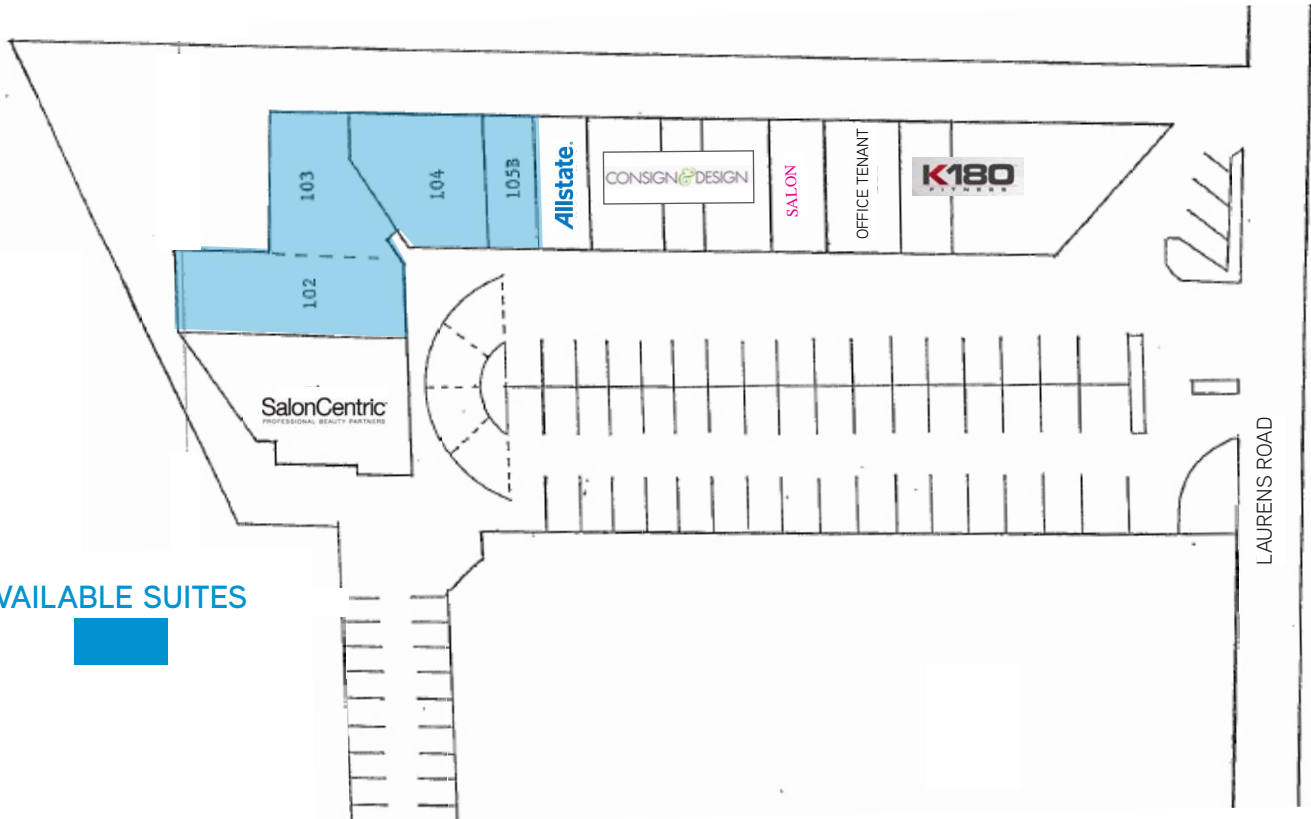

11,152± SF FOR LEASE > RETAIL SPACE > LAURENS ROAD

McAlister Court

1607 LAURENS ROAD, GREENVILLE, SC 29607

Marquee signage available

McAlister Court > Retail Space

- > **\$10.00 PSF**
\$2.00 PSF CAM
- > Located on Laurens Road near busy Pleasantburg Drive
- > Ample parking
- > Traffic counts: 22,836 VPD Laurens Road (2012)
22,887 VPD Pleasantburg Drive
- > Tenants include: K-180 Fitness, Salon Centric, AllState, Consign and Design

Suite	Size	Monthly Rent
Suite 102	4,130 +/- SF	\$4,130
Suite 103	2,500 +/- SF	\$2,500
Suite 104	3,322 +/- SF	\$3,322
Suite 105B	1,200 +/- SF	\$1,200

Suites 102 - 105B are combinable

Demographics 2015	1 Mile	3 Miles	5 Miles
Population	4,506	61,231	159,113
Average HHI	\$47,799	\$67,742	\$60,628

11,152± SF FOR LEASE > RETAIL SPACE > LAURENS ROAD

McAlister Court

1607 LAURENS ROAD, GREENVILLE, SC 29607

Area Map

Site Plan

AVAILABLE SUITES

This document has been prepared by Colliers International for advertising and general information only. Colliers International makes no guarantees, representations or warranties of any kind, expressed or implied, regarding the information including, but not limited to, warranties of content, accuracy and reliability. Any interested party should undertake their own inquiries as to the accuracy of the information. Colliers International excludes unequivocally all inferred or implied terms, conditions and warranties arising out of this document and excludes all liability for loss and damages arising there from. This publication is the copyrighted property of Colliers International and/or its licensor(s). ©2014. All rights reserved.