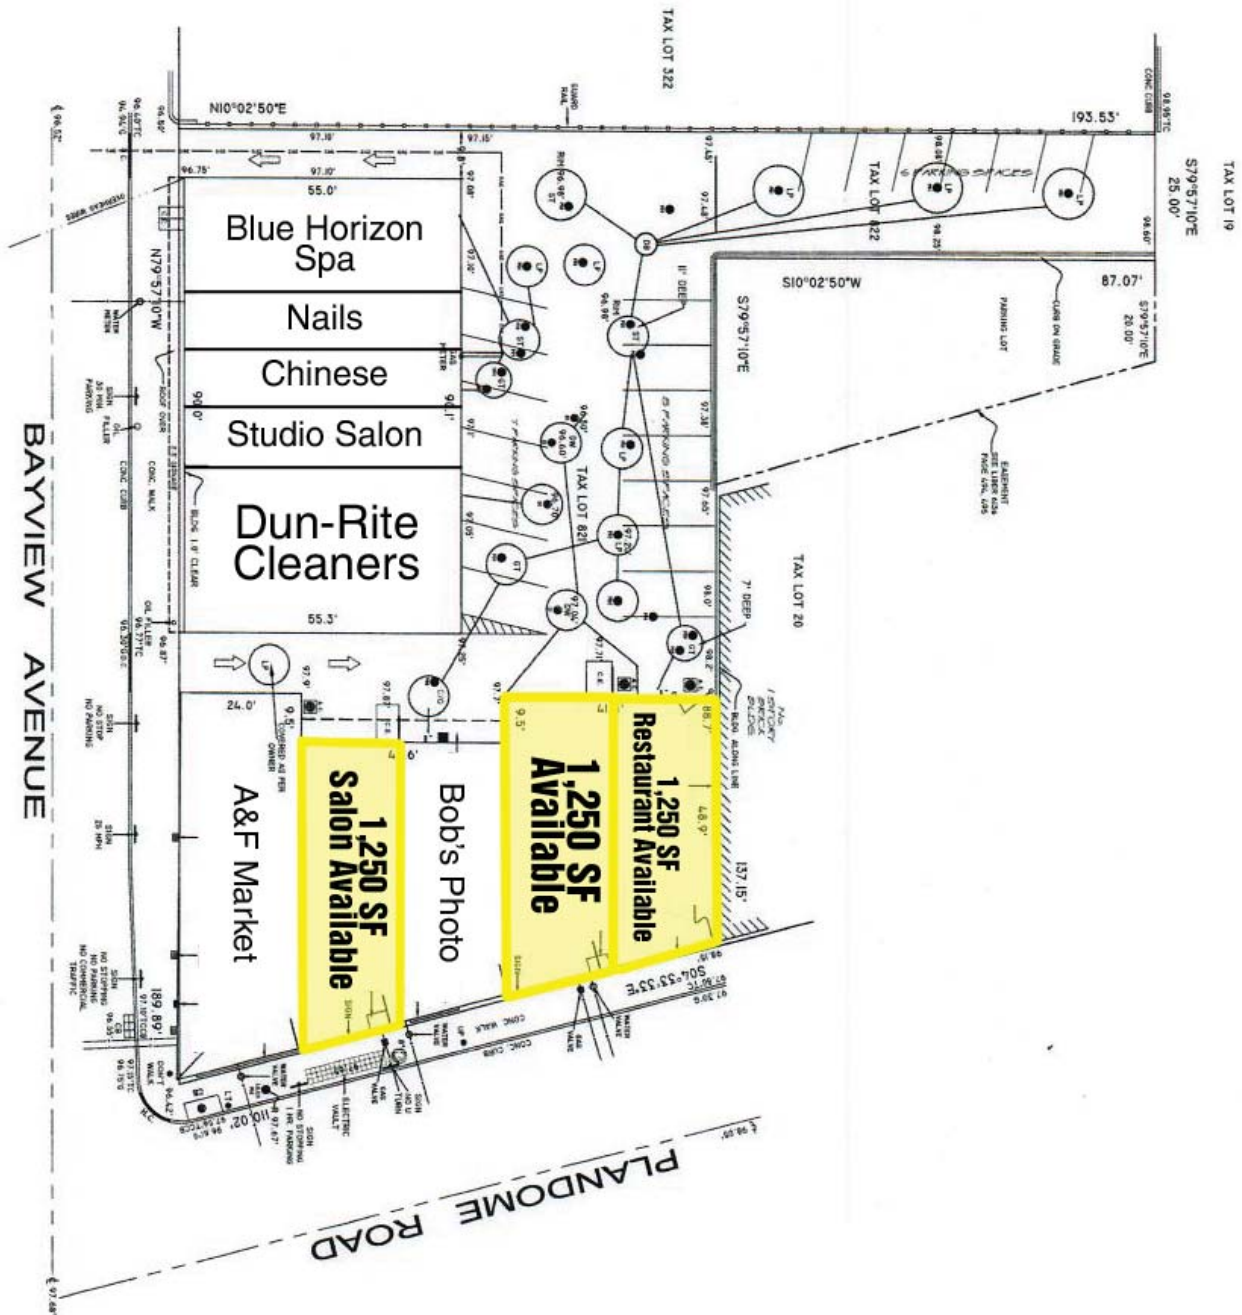

manhasset, ny

393-411 plandome road

SITE PLAN

For More Information:

William Diakakis | diakakis@sabre.life | T 516 874 8070 x1521

sabre.life