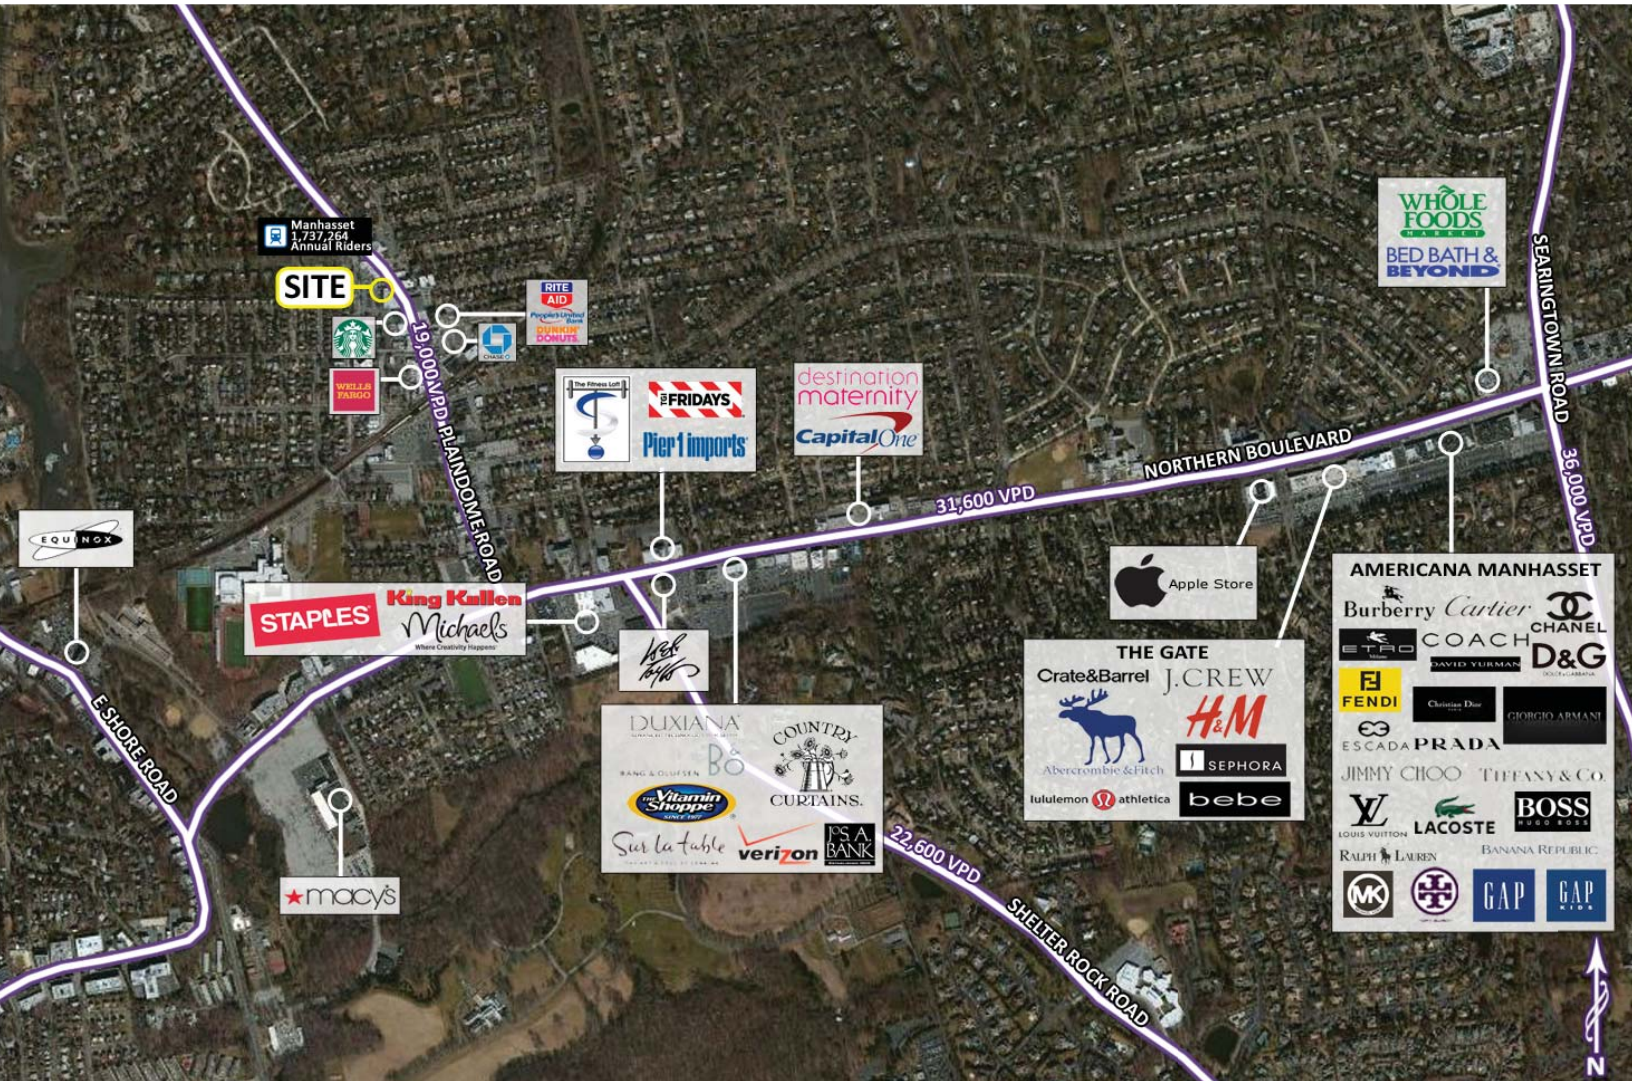

manhasset, ny

393-411 plandome road

For More Information:
William Diakakis | diakakis@sabre.life | T 516 874 8070 x1521

Sabre Real Estate Group, LLC
500 Old Country Road Garden City NY 11530
500 Route 17 South Hasbrouck Heights NJ 07604
135 Madison Avenue 8th Floor New York NY 10016

sabre.life

© Sabre Real Estate Group, LLC. This information has been obtained from sources believed reliable. We have not verified it and make no guarantee, warranty or representation about it. Any projections, opinions, assumptions or estimates used are for example only and do not represent the current or future performance of the property. You and your advisors should conduct a careful, independent investigation of the property to determine to your satisfaction the suitability of the property for your needs.

SABRE