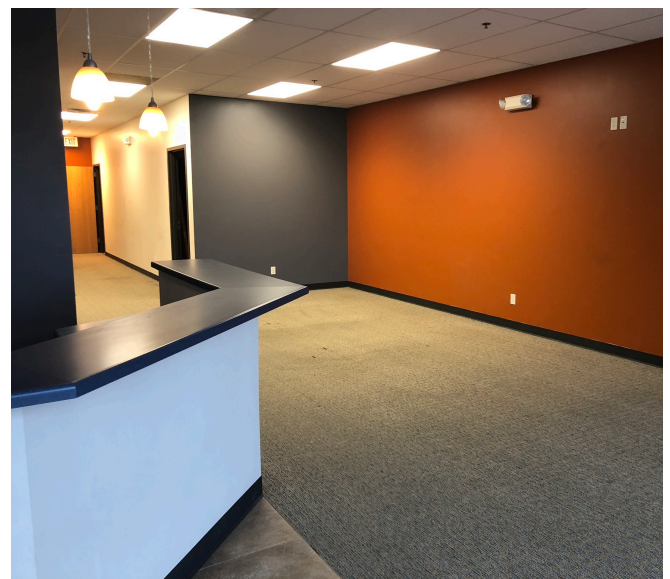

RETAIL/OFFICE

Northpark Drive • Johnson, IA

FOR LEASE

» 8671 Northpark Court • Johnston, Iowa

ADDITIONAL INFORMATION:

Josiah Burton // mobile: 515.720.6293 // email: josiah@premier-midwest.com

PREMIER

PREMIER REAL ESTATE SERVICES

www.premier-midwest.com