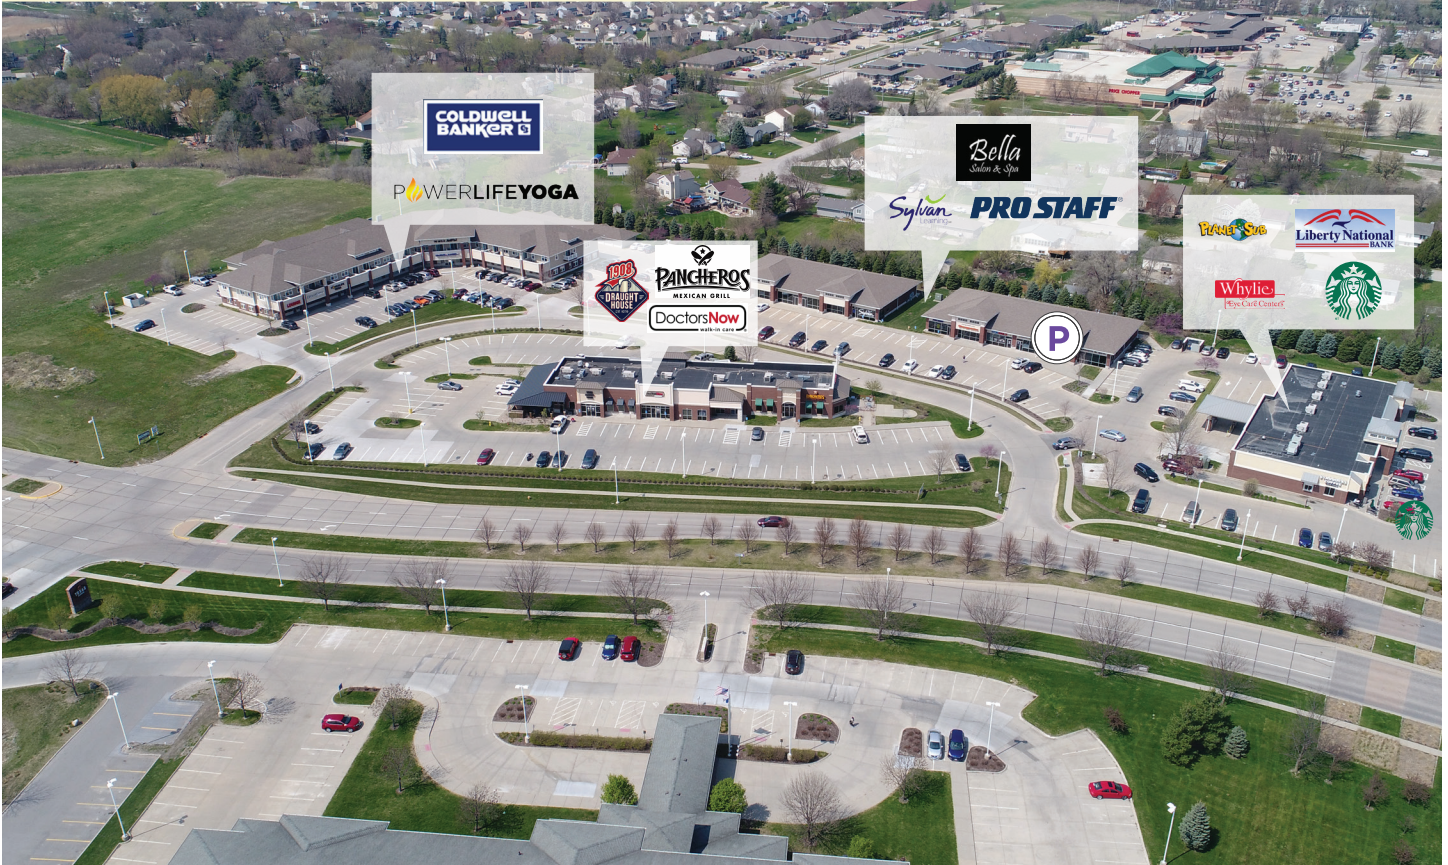

RETAIL/OFFICE

Northpark Drive • Johnson, IA

FOR LEASE

» 8671 Northpark Court • Johnston, Iowa

PROPERTY INFORMATION

- 1,496 SF
- $16.00/SF NNN

TRAFFIC COUNT

- 32,354 ADT 86th St North to Northpark Dr
- 88,424 ADT 86th St & I-35

Population

- 1 Mile - 8,690
- 3 Mile - 57,058
- 5 Mile - 138,660

ADDITIONAL INFORMATION:

Josiah Burton // mobile: 515.720.6293 // email: josiah@premier-midwest.com

PREMIER

PREMIER REAL ESTATE SERVICES

www.premier-midwest.com