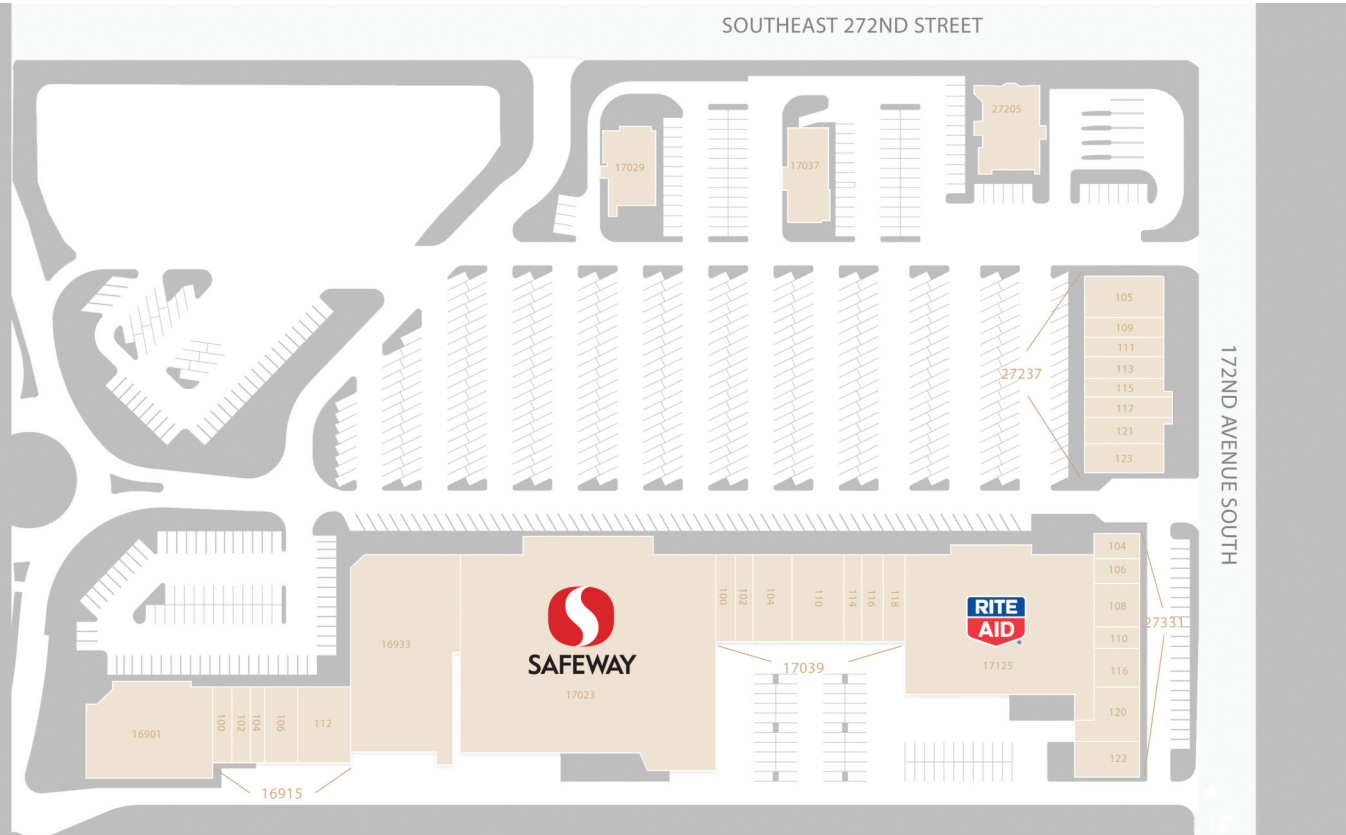

COVINGTON SQUARE | Covington, Washington
Total Square Feet - 155,506

COVINGTON SQUARE

COVINGTON SQUARE

Covington Square is a community shopping center anchored by Safeway and Rite Aid. Located in Covington, Washington, the center is in a strong trade area with average household incomes in excess of \$90,000.

SITE PLAN SUMMARY

Building Area	155,506 Square Feet
Parking	695 Spaces
Traffic Count	172nd Avenue: 28,000 ADT
Anchors	Dollar Tree, Rite Aid, Safeway
Other Notable Tenants	Hallmark Cards, Pier 1 Imports, Pizza Hut

COVINGTON SQUARE

NWC 172nd Avenue South & S.E. 272nd Street, Covington, Washington 98042
 LEASING | Matthew Hietbrink, Tel 425.255.0429, Fax 425.235.8631
 mhietbrink@terramarceters.com

SUITE	TENANT	SQ FT
17029	Carl's Jr.	3,300
17037	Arby's	3,384
27205	Key Bank (NAP)	3,943
27237		
105	Best Buy Mobile	2,940
109	AVAILABLE	1,448
111	Subway	1,163
113	GNC	1,453
115	Kami Teriyaki	1,437
117	Cigar Land	1,376
121	US Happy Foot Massage	1,821
123	Pizza Hut	1,476
27331		
104	AVAILABLE	960
106	Edward D. Jones & Company	960
108	Kim's Tae Kwon Do	1,600
110	AVAILABLE	800
116	Dr. Andrew Johnson	1,709
120	Valley Vehicle Licensing	1,921
122	AVAILABLE	1,980
17125	Rite Aid	23,707
17039		
118	Lee's Cleaner	1,576
114	Anthony's Jeweler	1,320
116	Hair Masters	1,580
110	Mark's Hallmark	3,820
104	Covington Wellness Center	2,860
102	Covington Nails	1,260
100	AVAILABLE	1,580
17023	Safeway	47,304
16933	Dollar Tree Stores	18,000
16915		
112	AVAILABLE	3,848
106	Golden Phoenix	2,555
104	AVAILABLE	1,120
102	Logic Hair Salon	1,340
100	Mail Plus	1,460
16901	Pier 1 Imports	8,505
TOTAL		155,506