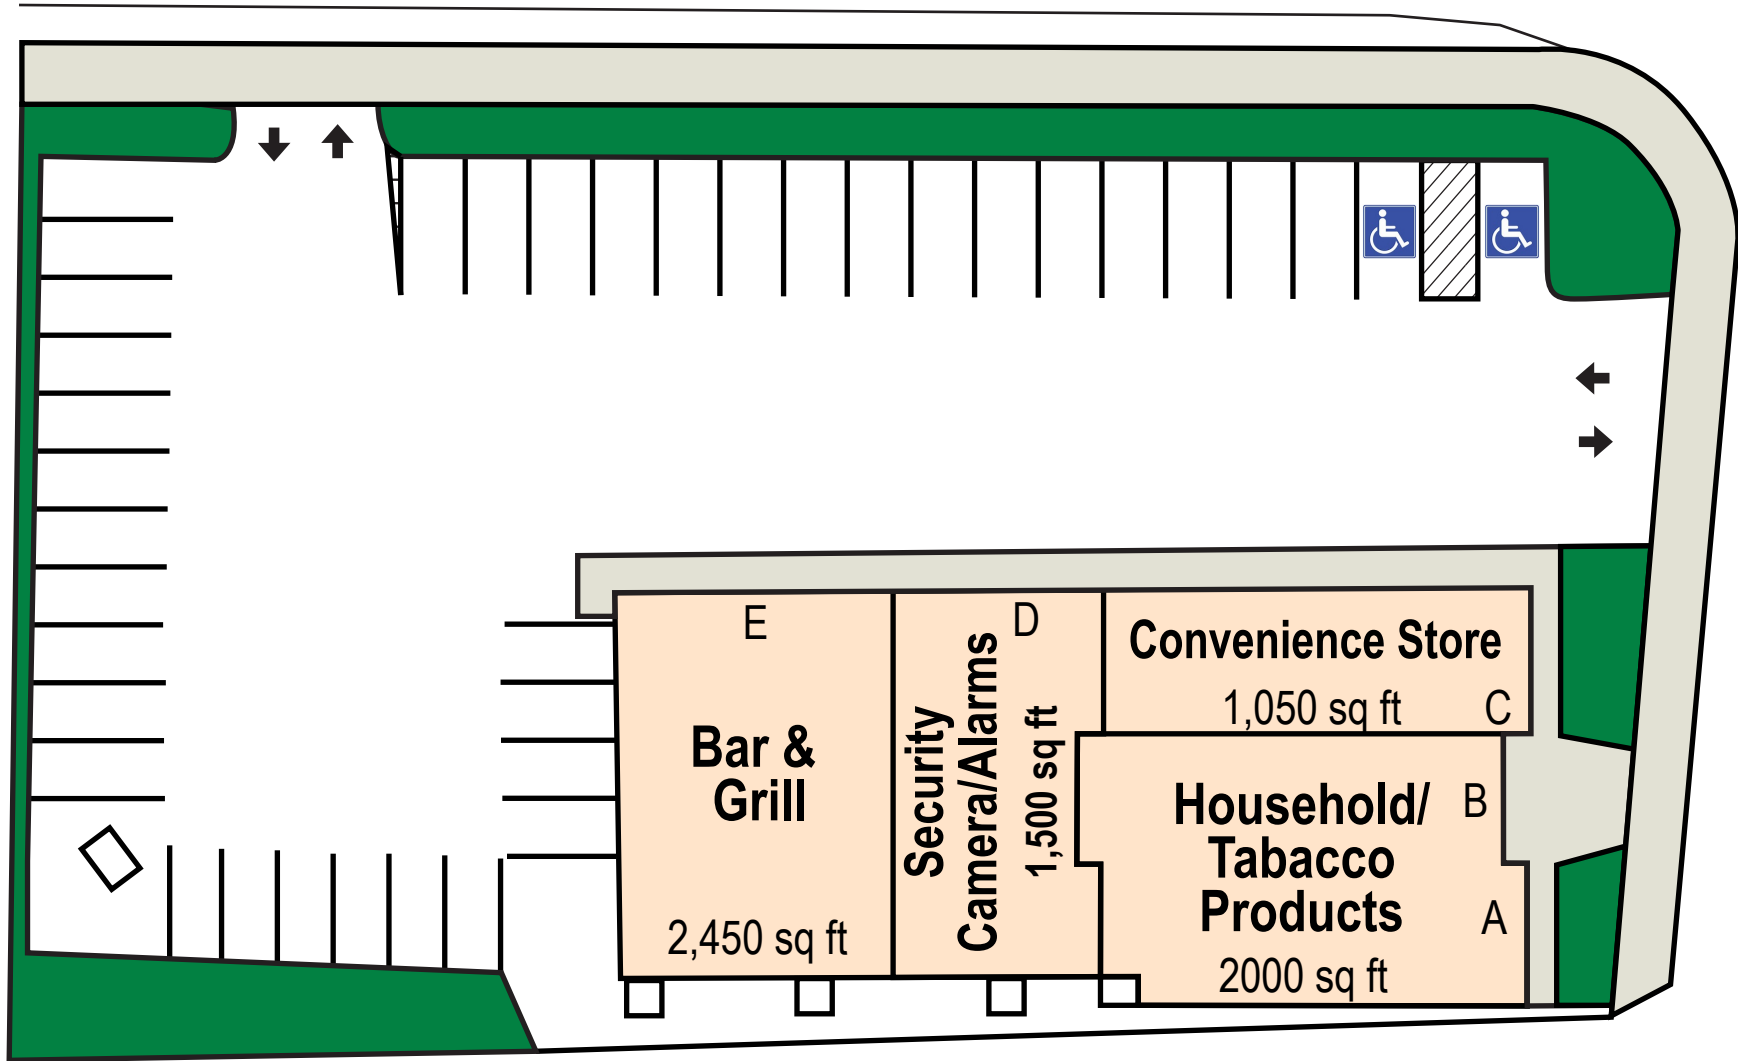

554 Route 112 (Medford Ave)  
Patchogue, NY 11772

SHABER RD.

RT. 112