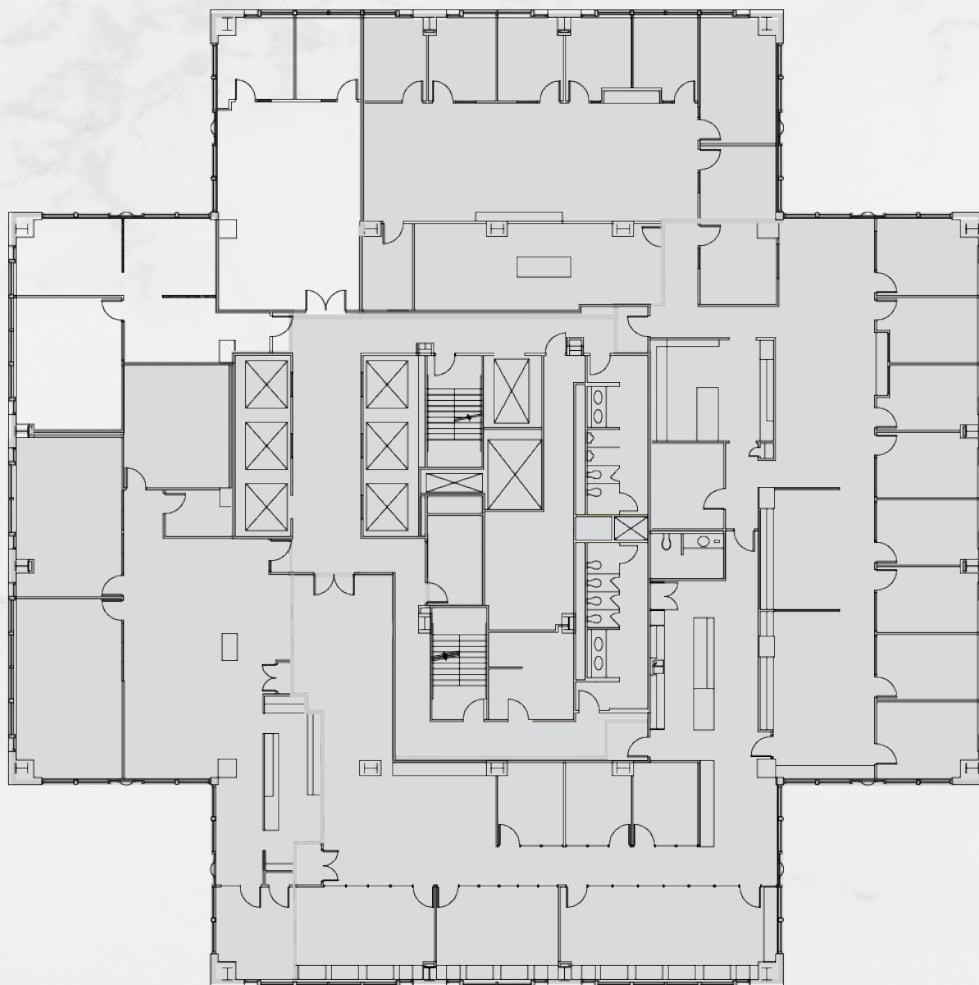

1201 THIRD

FLOOR 50
SUITE 5030 · 2,332 RSF

Views to
Lake Washington &
Cascade Mountains

Views to
Elliott Bay,
Olympic
Mountains &
Lake Union

Views to
Port of Seattle

Views to
Elliott Bay &
Olympic Mountains