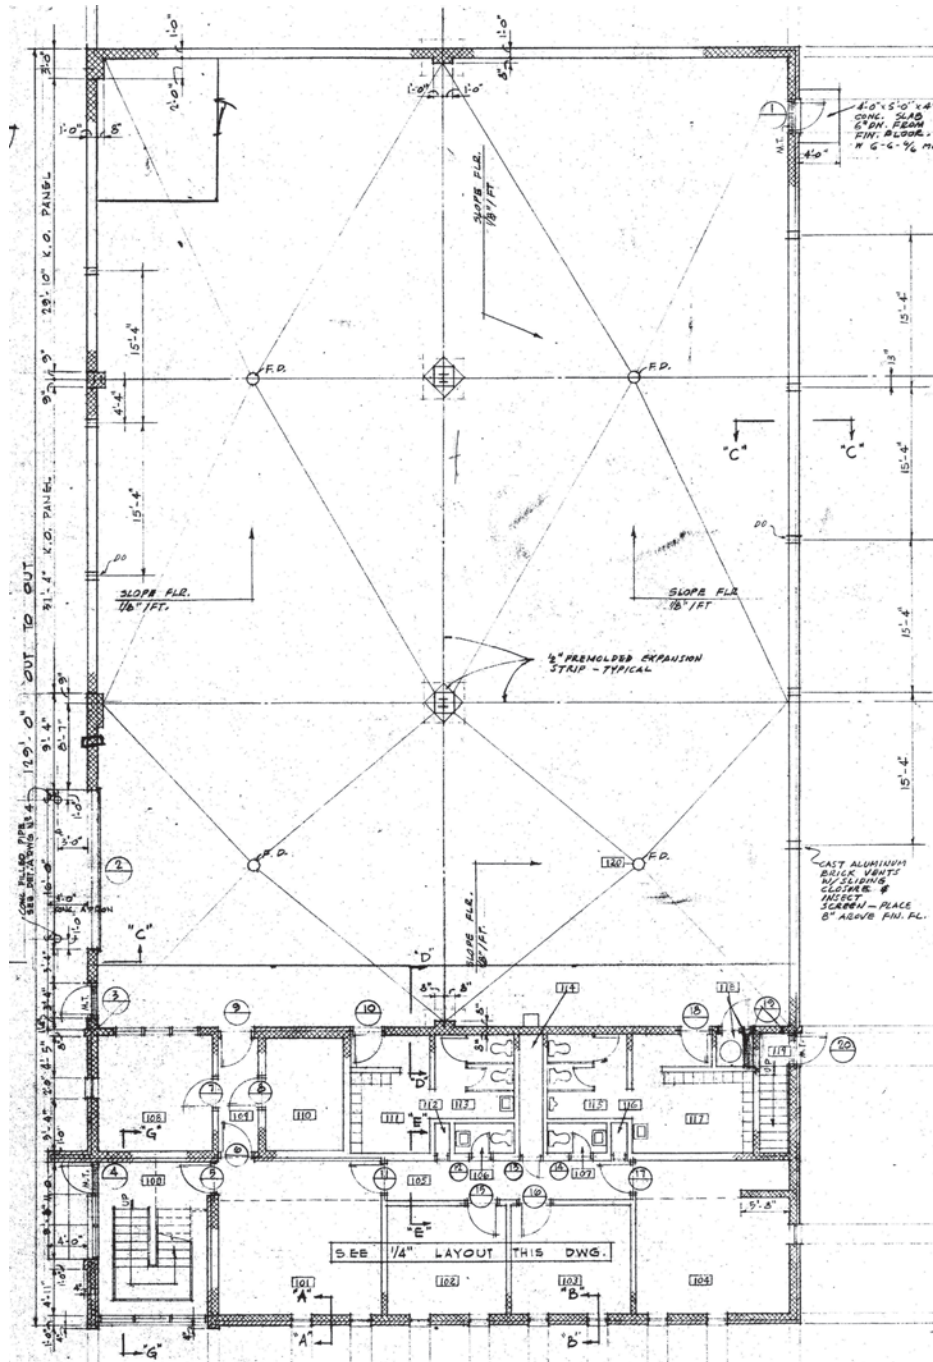

4775 Manufacturing Road

CLEVELAND, OHIO 44135

FOR SALE

INDUSTRIAL
FACILITY

4775 MANUFACTURING ROAD

CLEVELAND, OHIO 44135

PROPERTY SPECIFICATIONS

BUILDING TOTALS	9,288 SF*	SPRINKLER	No
OFFICE SF	2,160 SF	LIGHTING	LED
INDUSTRIAL SF	7,128 SF	HEAT	HVAC
LAND	1.15 acres	AIR-CONDITIONING	100%
CONSTRUCTED	1972	ROOF	EPDM
CONSTRUCTION	Brick	POWER	400A / 480V / 3P
CEILING HEIGHT	12' 4"	COLUMN SPACING	35' x 33' 7"
DRIVE-IN DOOR	One (1) 10' x 16'	PARKING	27 spaces

* Does not include an additional 2,160 SF of second floor office/storage

GEORGE J. POFOK, CCIM, SIOR / Sr. Vice President / gpfok@coresalestate.com / 216.525.1469

**INDUSTRIAL
 FACILITY**

4775 MANUFACTURING ROAD

CLEVELAND, OHIO 44135

FIRST FLOOR PLAN

4775 MANUFACTURING ROAD

CLEVELAND, OHIO 44135

SECOND FLOOR PLAN

GEORGE J. POFOK, CCIM, SIOR / Sr. Vice President / gpfok@coresalestate.com / 216.525.1469

**INDUSTRIAL
 FACILITY**