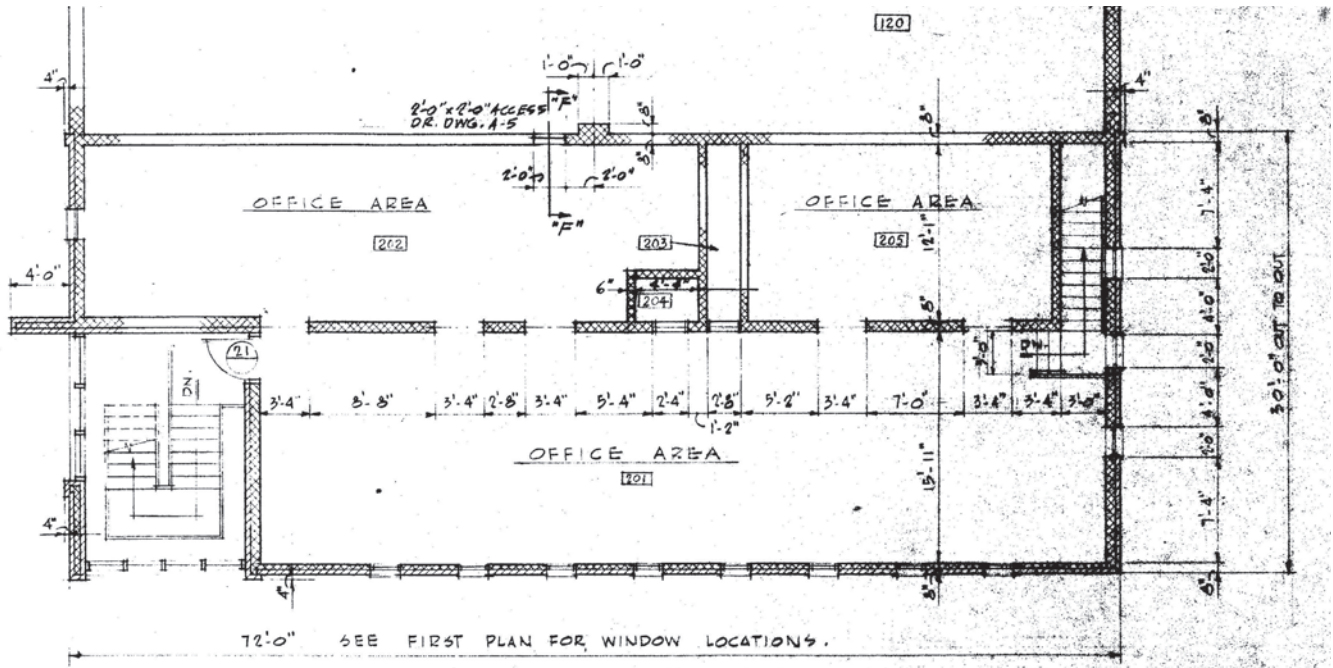

4775 Manufacturing Road

CLEVELAND, OHIO 44135

FOR SALE

INDUSTRIAL
FACILITY

4775 MANUFACTURING ROAD

CLEVELAND, OHIO 44135

PROPERTY SPECIFICATIONS

BUILDING TOTALS	9,288 SF*	SPRINKLER	No
OFFICE SF	2,160 SF	LIGHTING	LED
INDUSTRIAL SF	7,128 SF	HEAT	HVAC
LAND	1.15 acres	AIR-CONDITIONING	100%
CONSTRUCTED	1972	ROOF	EPDM
CONSTRUCTION	Brick	POWER	400A / 480V / 3P
CEILING HEIGHT	12' 4"	COLUMN SPACING	35' x 33' 7"
DRIVE-IN DOOR	One (1) 10' x 16'	PARKING	27 spaces

CLEVELAND, OHIO 44135

FIRST FLOOR PLAN

4775 MANUFACTURING ROAD

CLEVELAND, OHIO 44135

SECOND FLOOR PLAN

GEORGE J. POFOK, CCIM, SIOR / Sr. Vice President / gpfok@coresalestate.com / 216.525.1469

**INDUSTRIAL
 FACILITY**