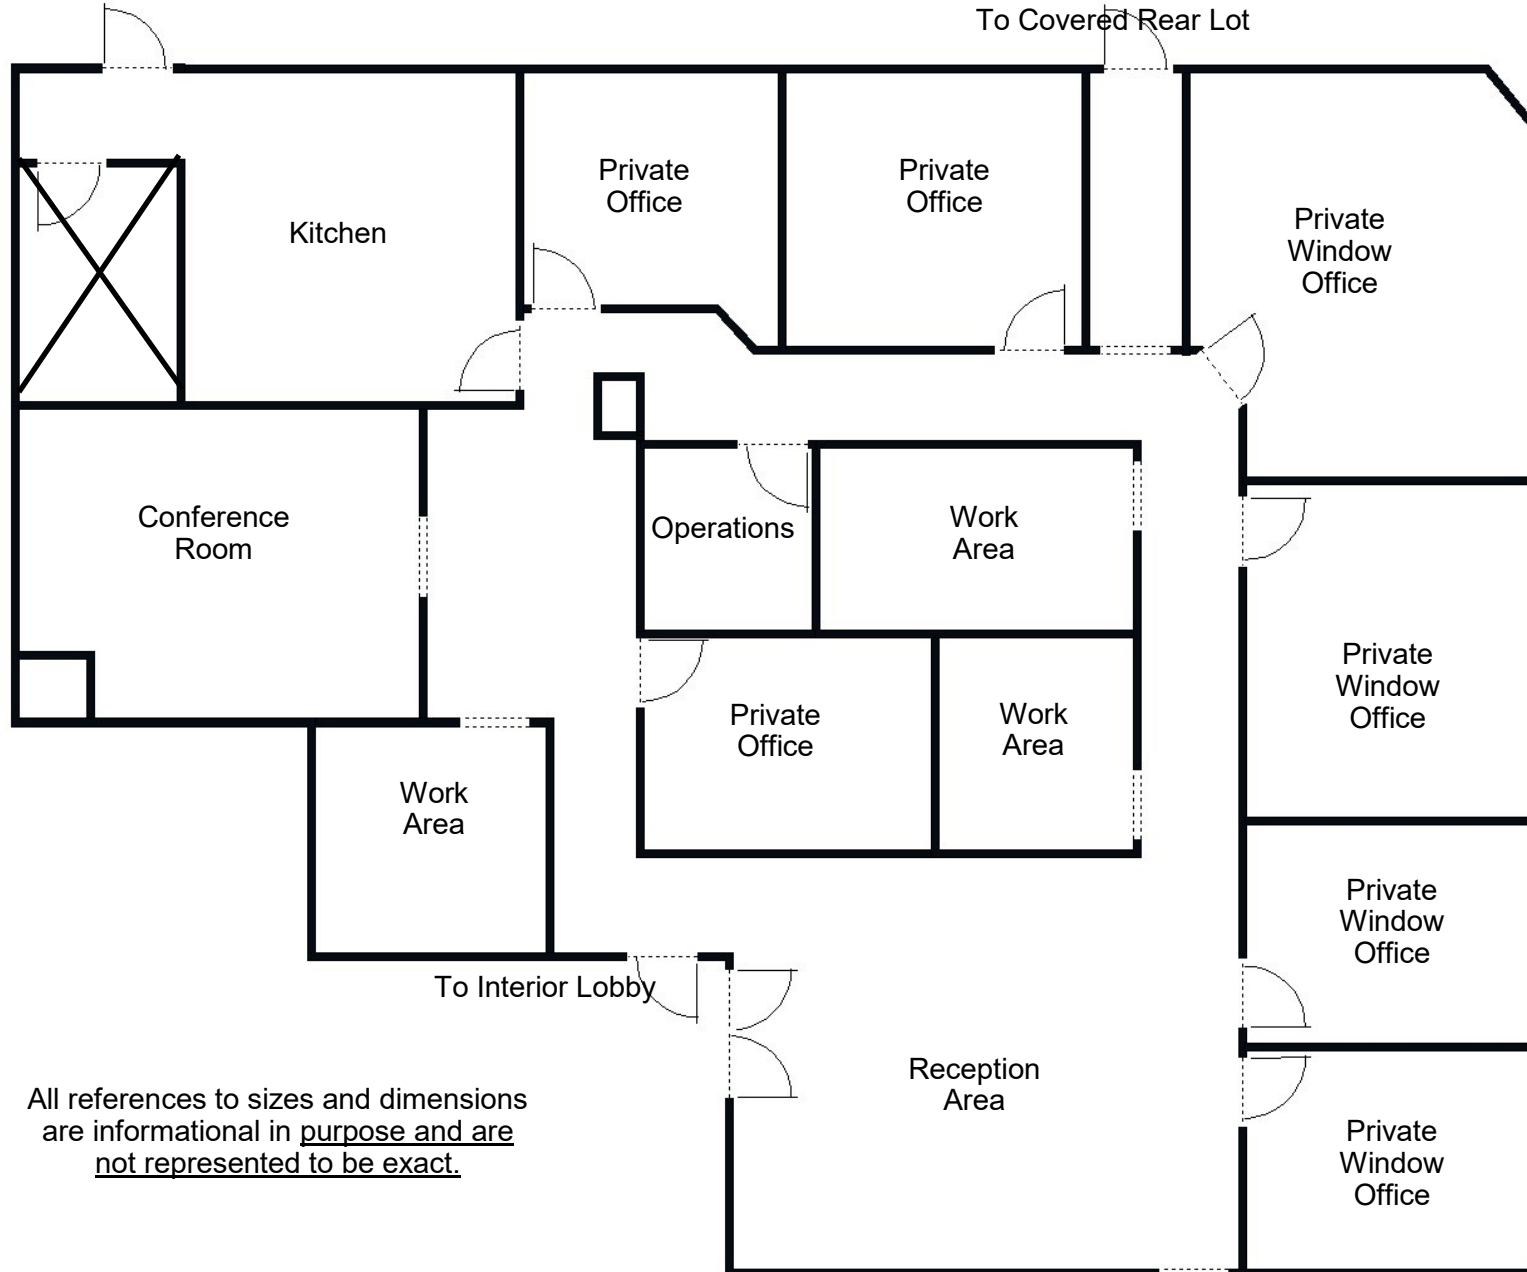

Suite 200

2947 East Broadway
Pearland, Texas

3,539 SF NRA

All references to sizes and dimensions are informational in purpose and are not represented to be exact.