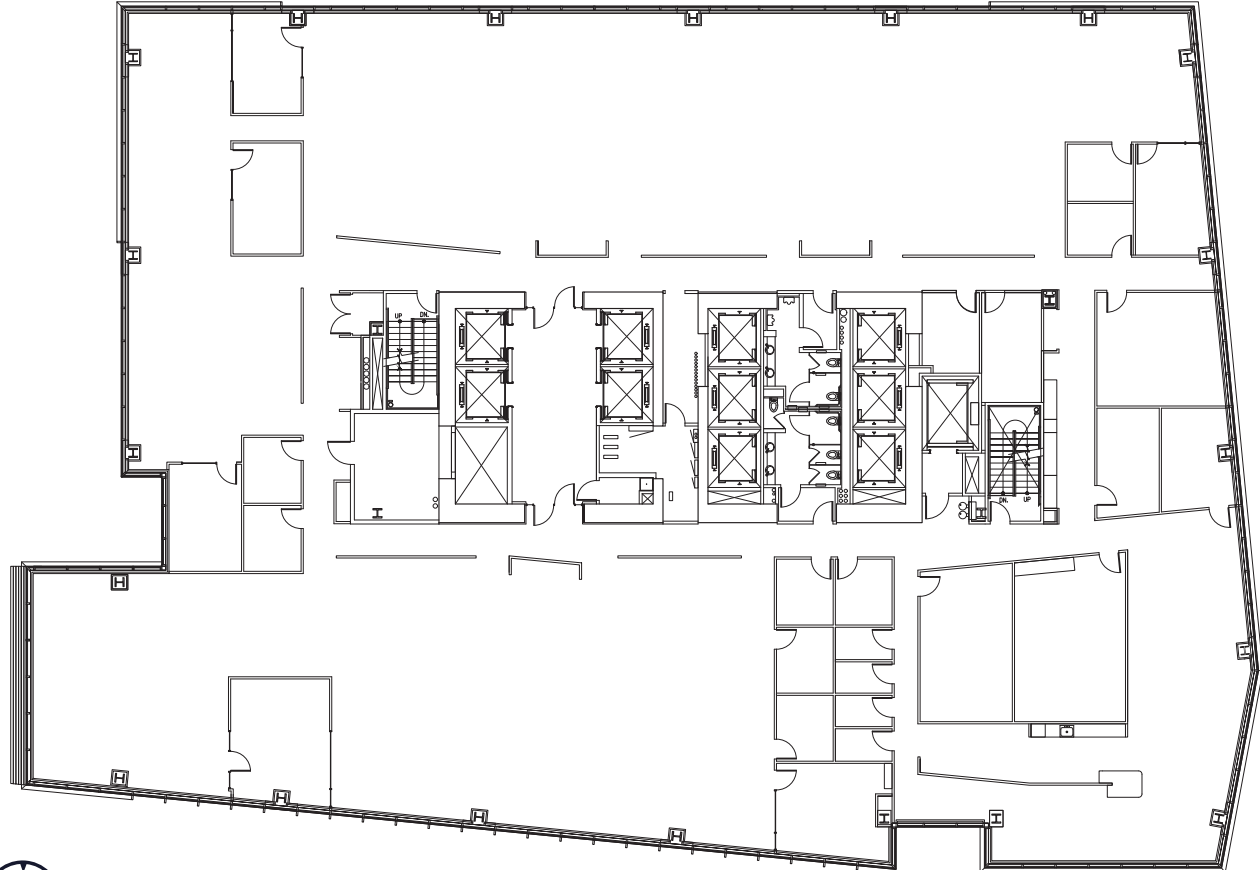

# LINCOLN SQUARE NORTH

Floor 13 • 21,942 RSF • As-Built Plan

## SPACE FEATURES

- Available Now
- Unobstructed Lake Washington and Seattle Skyline views
- Former Microsoft floor

[BACK TO AVAILABILITIES](#)