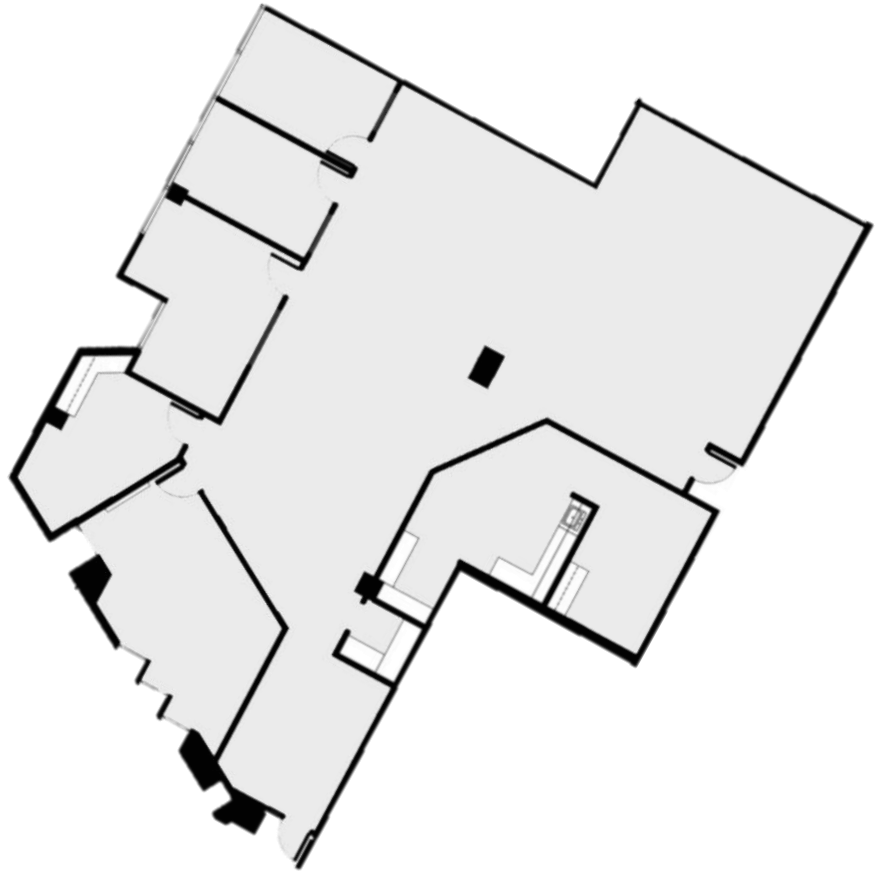

SUITE DETAILS

Suite	E301
Sq. Ft.	4,099
Floor	3
View	Exterior
Entrances	2
Reception	1
Conference Room	1
Offices	3
Kitchen	1
Bullpen	1
Storage Closet	1
Electrical Room	1
Server Room	1
Supplemental HVAC	Y