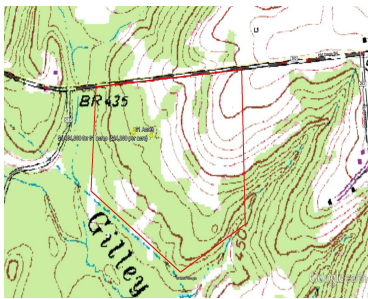

61 Acres near UT Tyler

11210 CR 2120, Tyler, TX 75707

LOCATION

FOR SALE

Total Acres: 61
Sales Price: \$1,464,000.00 Total Price
Sales Price: \$24,000.00 Per Acre

Features

Formerly a golf course in Tyler near the UT Tyler campus, with ample road frontage over .7 miles. A must see property with lots of potential.

The address provided IS NOT LEGAL ADDRESSES. It is provided by Bing Maps for informational purposes only. To find this location, go to Bing Maps and enter the address exactly as it appears with each listing.