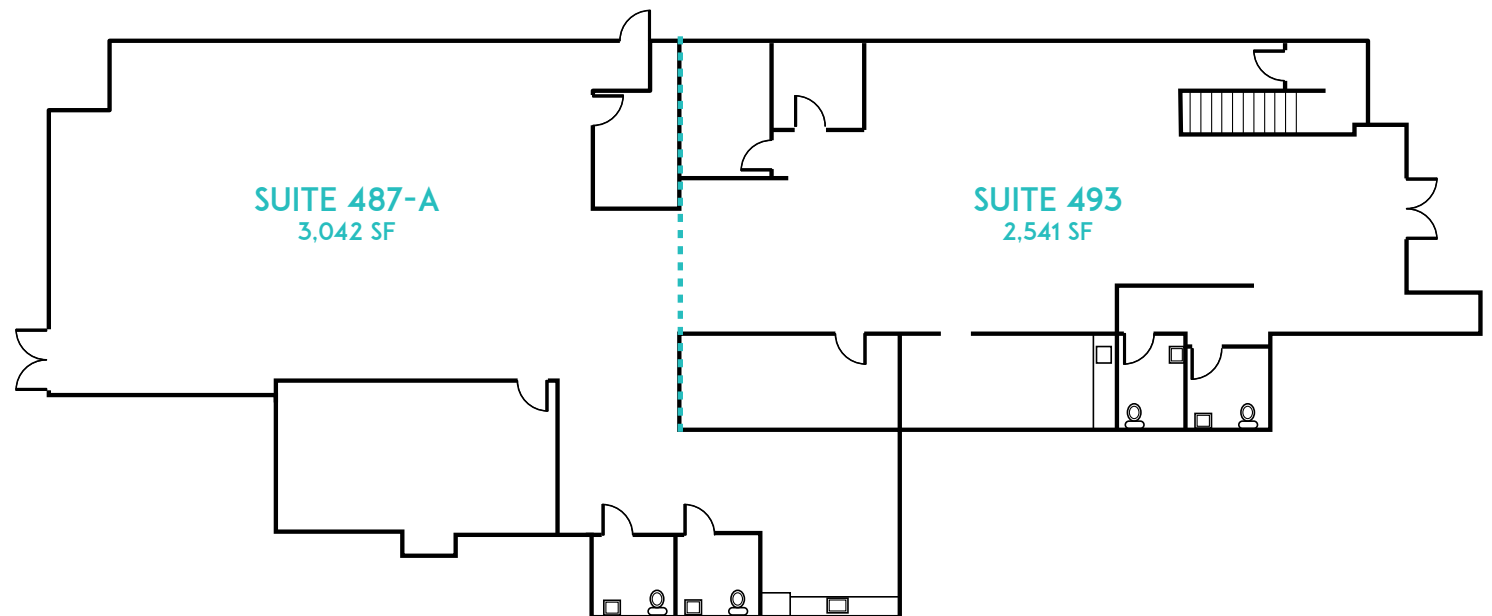

487-A&493 SOUTH
EL CAMINO
REAL
SAN MATEO

±5,583 SF OFFICE SPACE*
DOWNTOWN SAN MATEO

*DIVISIBLE TO 2,541 SF AND 3,042 SF

FLOOR PLAN

- OPEN FLOOR PLAN
- 2 CONFERENCE ROOMS
- 2 SMALL HUDDLE ROOMS
- 2 KITCHEN/BREAK AREA