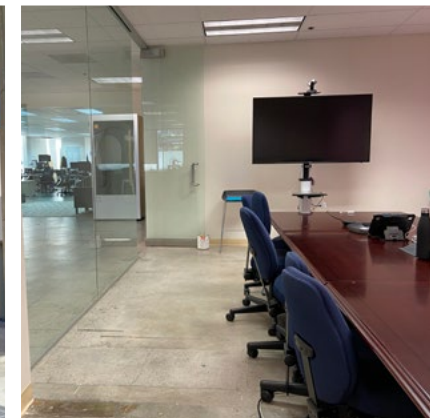

Shannon Chircop
Director
+1 650 931 2228
shannon.chircop@cushwake.com

487-A&493 SOUTH
EL CAMINO
REAL
SAN MATEO

PROPERTY HIGHLIGHTS

- SIX BLOCK WALK TO CALTRAIN BULLET STOP
- LOCATED IN THE HEART OF DOWNTOWN SAN MATEO
- GOOD MIX OF OPEN SPACE, CONFERENCE ROOMS AND PHONE BOOTHS
- HIGH IDENTITY LOCATION VISIBLE FROM EL CAMINO REAL
- PARKING AVAILABLE IMMEDIATELY ADJACENT TO THE OFFICE