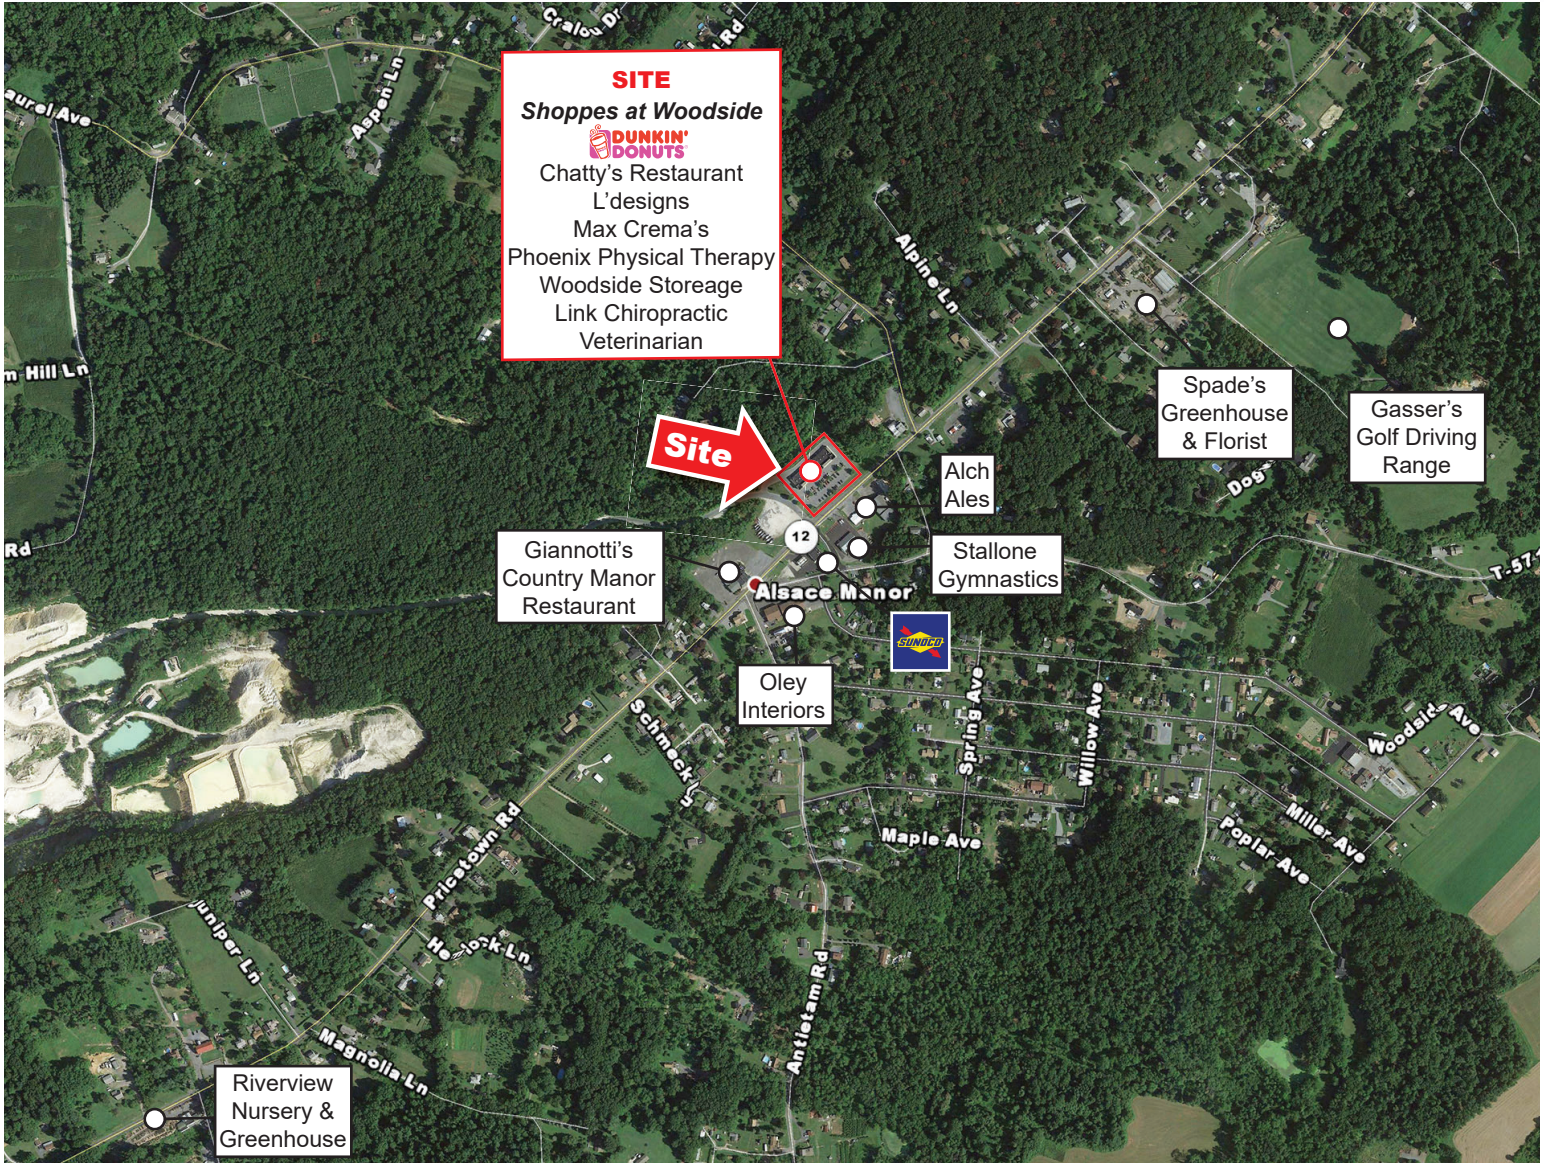

Berks County | Pennsylvania

SHOPPES AT WOODSIDE

3130 Pricetown Road | Fleetwood | 19522