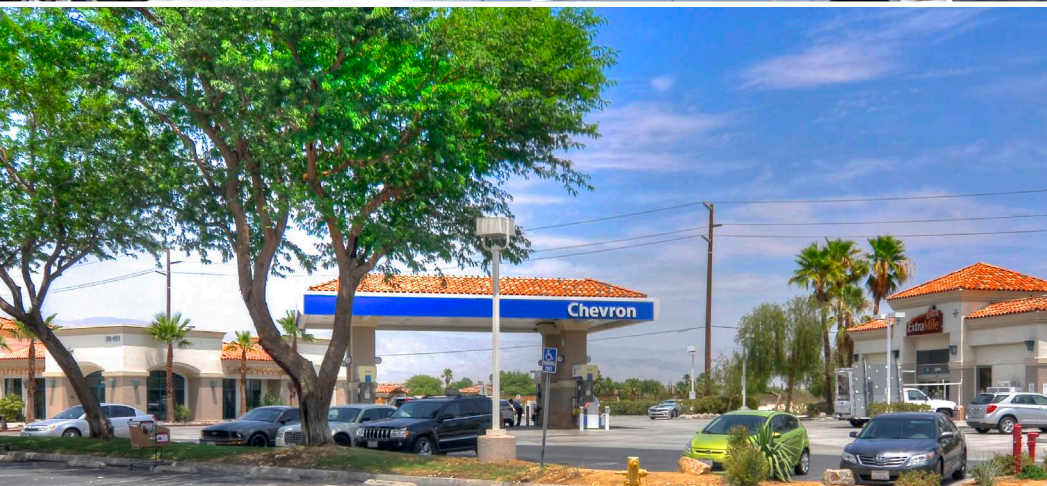

RANCHO MIRAGE MARKETPLACE

RANCHO MIRAGE MARKETPLACE

HIGHLIGHTS

- A 98,500sf neighborhood shopping center anchored by Gelson's, Chase Bank, and Chevron
- Located in the heart of the Coachella Valley
- Only neighborhood center within 3 miles
- Major renovation recently completed
- 1.5 Miles from Eisenhower Medical center
- 1,040 - 3,680 SF shop space available

RANCHO MIRAGE MARKETPLACE

SITE PLAN

UNIT	TENANT	SQ. FT
BLDG C	Gelson's	49,860sf
A	S.T.A.R Orthopaedics	5,500sf
B-1,2,3	Desert Clinic Pain & Wellness	4,800sf
B-4	Dr. Peter Lindstrom, DDS	1,400sf
B-5	Desert Clinic Pain & Wellness	1,400sf
D-1	Foot Joy & Comfort	1,040sf
D-2	Mega Nails & Spa	1,040sf
D-3	Available	1,315sf
D-4	Available	1,040sf
D-5	Classic Cleaners	2,228sf
E-1	Joyce's Sushi Restaurant	2,515sf
E-2	Available	1,040sf
E-3	Available	1,200sf
E-4	Available	1,440sf
E-5	Mail Box Plus	1,320sf
E-6	Quest Diagnostics	1,440sf
E-7,8	Available	2,780sf
E-9	Altura Credit Union	2,642sf
F-1-4	O'Caïne's Irish Pub	6,000sf
G-1	Chase Bank	5,000sf
G-2	Cornerstone Wealth Management	1,500sf
H	Chevron	2,000sf