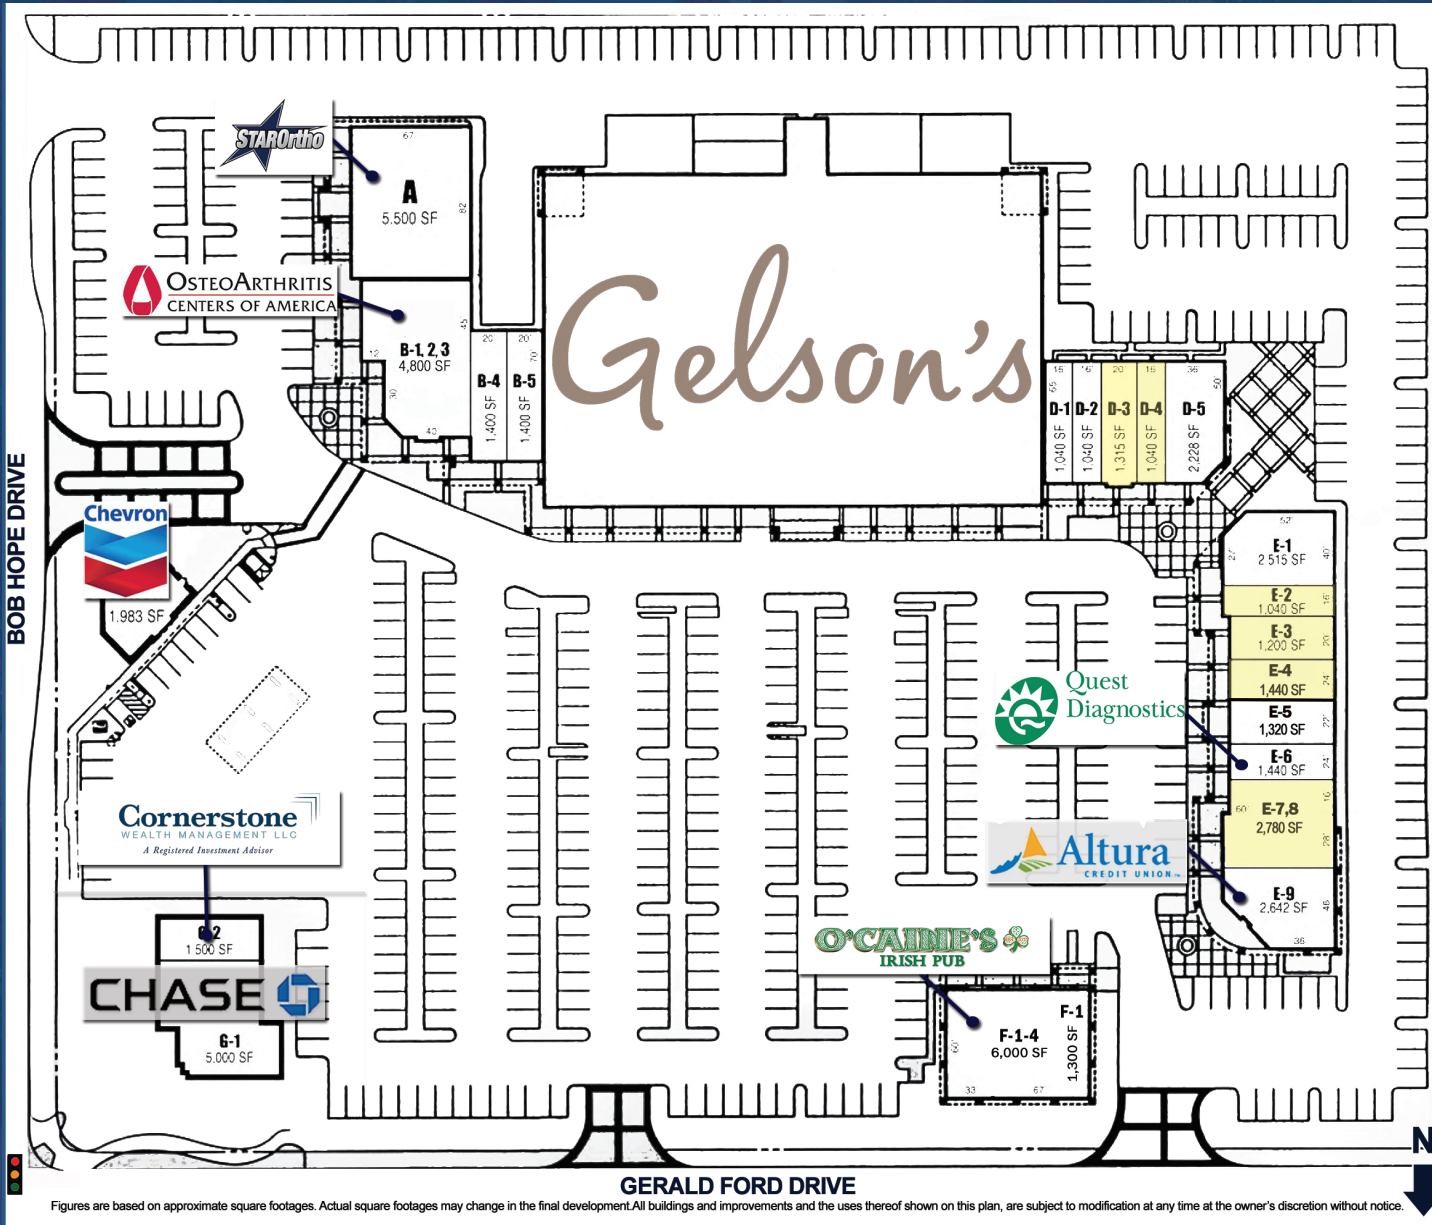

RANCHO MIRAGE MARKETPLACE

RANCHO MIRAGE MARKETPLACE

HIGHLIGHTS

- A 98,500sf neighborhood shopping center anchored by Gelson's, Chase Bank, and Chevron
- Located in the heart of the Coachella Valley
- Only neighborhood center within 3 miles
- Major renovation recently completed
- 1.5 Miles from Eisenhower Medical center
- 1,040 - 3,680 SF shop space available

RANCHO MIRAGE MARKETPLACE

SITE PLAN

UNIT	TENANT	SQ. FT
BLDG C	Gelson's	49,860sf
A	S.T.A.R Orthopaedics	5,500sf
B-1,2,3	Desert Clinic Pain & Wellness	4,800sf
B-4	Dr. Peter Lindstrom, DDS	1,400sf
B-5	Desert Clinic Pain & Wellness	1,400sf
D-1	Foot Joy & Comfort	1,040sf
D-2	Mega Nails & Spa	1,040sf
D-3	Available	1,315sf
D-4	Available	1,040sf
D-5	Classic Cleaners	2,228sf
E-1	Joyce's Sushi Restaurant	2,515sf
E-2	Available	1,040sf
E-3	Available	1,200sf
E-4	Available	1,440sf
E-5	Mail Box Plus	1,320sf
E-6	Quest Diagnostics	1,440sf
E-7,8	Available	2,780sf
E-9	Altura Credit Union	2,642sf
F-1-4	O'Caïne's Irish Pub	6,000sf
G-1	Chase Bank	5,000sf
G-2	Cornerstone Wealth Management	1,500sf
H	Chevron	2,000sf

Marriott
VACATION CLUB
SHADOW RIDGE

THE ANNENBERG RETREAT
AT SUNNYLANDS

FRANK SINATRA DRIVE

EISENHOWER
MEDICAL CENTER

CALIFORNIA
111

Country Club Dr

THE RIVER
shop. dine. unwind.

Westfield
PALM DESERT