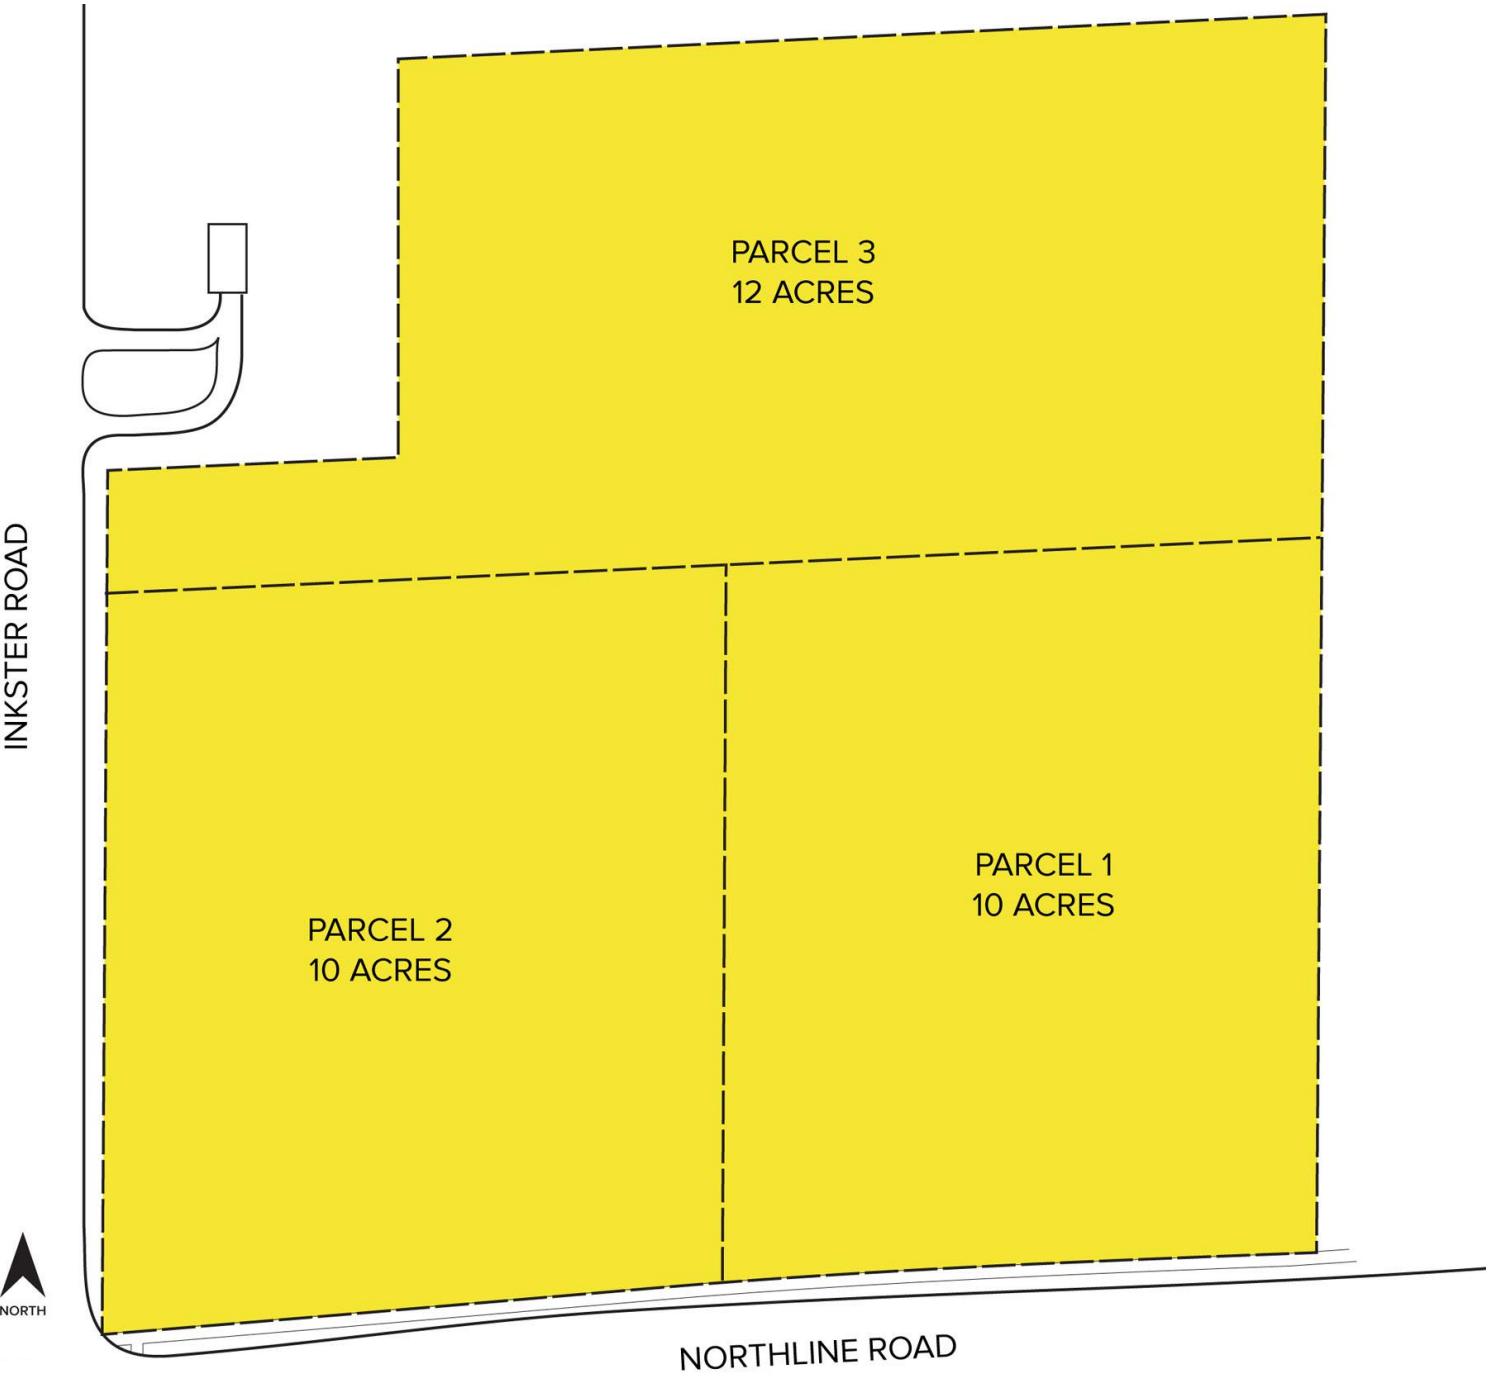

NORTHLINE ROAD TAYLOR, MICHIGAN

VACANT LAND FOR SALE
32.00 Acres Available

**SIGNATURE
ASSOCIATES**
KNOW SIGNATURE | KNOW RESULTS

PROPERTY FEATURES

- 32.00 acres available
- Zoned TRO
- Utilities at site
- Corner lot near Metro Airport
- Owner will build-to-suit of land lease at prices to be negotiated
- Call broker for details
- Sale Price: TBD

Northline Road - Taylor, Michigan

Land For Sale

32.00
Acres
AVAILABLE

Site Plan

For more information, please contact:
JUSTIN GAFFREY
(248) 799 3143
jgaffrey@signatureassociates.com

SIGNATURE ASSOCIATES
One Towne Square, Suite 1200
Southfield, MI 48076
www.signatureassociates.com