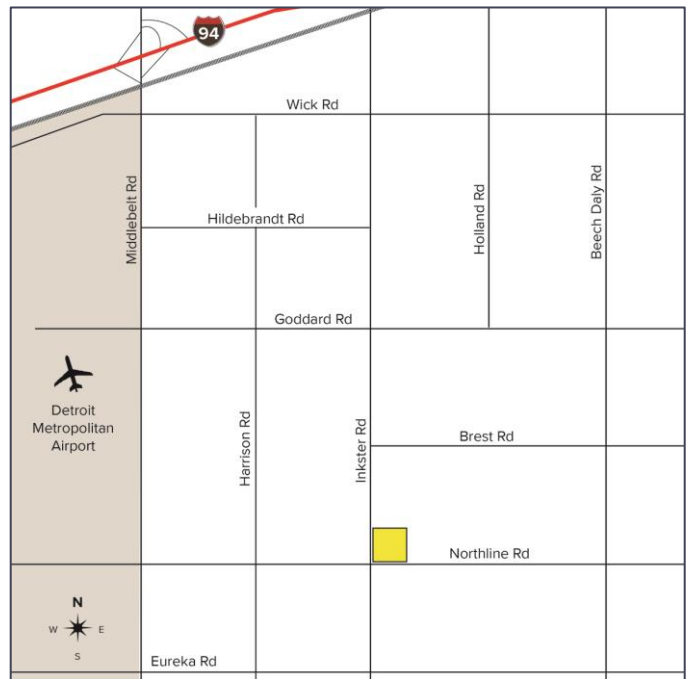

NORTHLINE ROAD TAYLOR, MICHIGAN

VACANT LAND FOR SALE
32.00 Acres Available

**SIGNATURE
ASSOCIATES**
KNOW SIGNATURE | KNOW RESULTS

PROPERTY FEATURES

- 32.00 acres available
- Zoned TRO
- Utilities at site
- Corner lot near Metro Airport
- Owner will build-to-suit of land lease at prices to be negotiated
- Call broker for details
- Sale Price: TBD

Northline Road - Taylor, Michigan

Land For Sale

32.00
Acres
AVAILABLE

Site Plan

For more information, please contact:
JUSTIN GAFFREY
(248) 799 3143
jgaffrey@signatureassociates.com

SIGNATURE ASSOCIATES
One Towne Square, Suite 1200
Southfield, MI 48076
www.signatureassociates.com