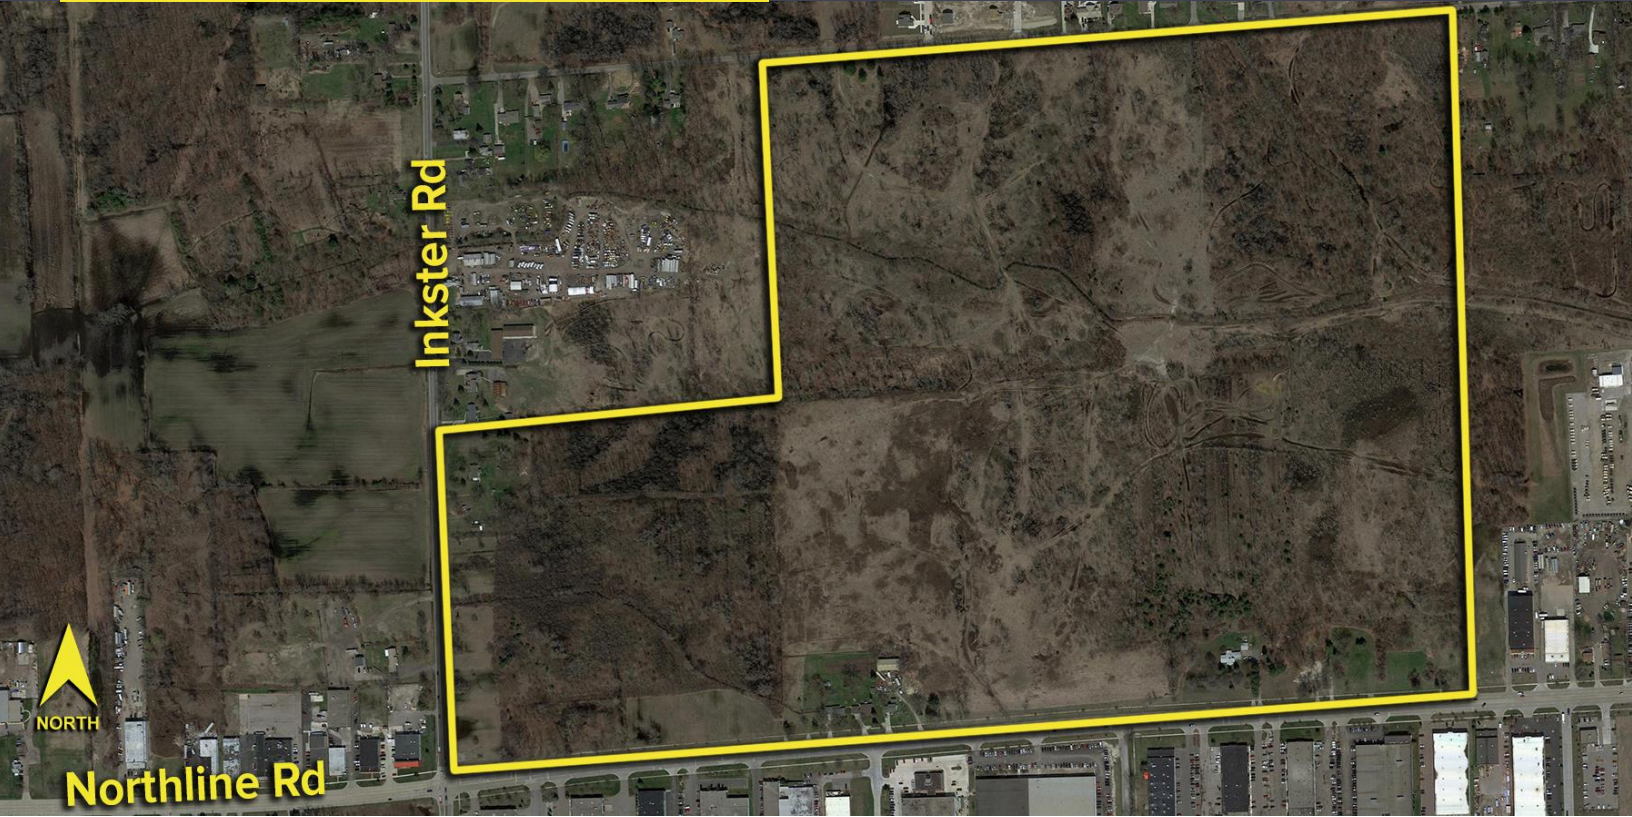

NORTHLINE ROAD TAYLOR, MICHIGAN

VACANT LAND FOR SALE
32.00 Acres Available

**SIGNATURE
ASSOCIATES**
KNOW SIGNATURE | KNOW RESULTS

PROPERTY FEATURES

- 32.00 acres available
- Zoned TRO
- Utilities at site
- Corner lot near Metro Airport
- Owner will build-to-suit of land lease at prices to be negotiated
- Call broker for details
- Sale Price: TBD

Northline Road - Taylor, Michigan

Land For Sale

32.00
Acres
AVAILABLE

Site Plan

For more information, please contact:
JUSTIN GAFFREY
(248) 799 3143
jgaffrey@signatureassociates.com

SIGNATURE ASSOCIATES
One Towne Square, Suite 1200
Southfield, MI 48076
www.signatureassociates.com