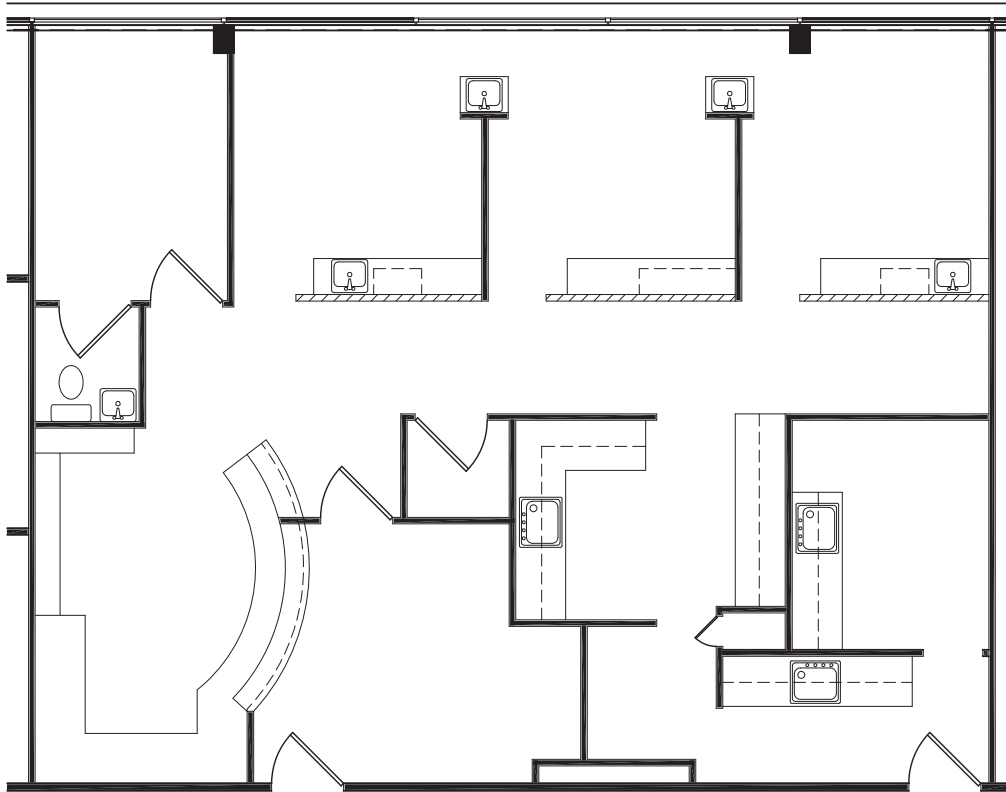

# Southglenn Plaza Offices

2305 East Arapahoe Road | Centennial, Colorado

SUITE 250  
1,493 RSF  
(DENTAL)

W. RYAN STOUT  
303.813.6448  
ryan.stout@cushwake.com

NATHAN J. BRADLEY  
303.813.6444  
nate.bradley@cushwake.com