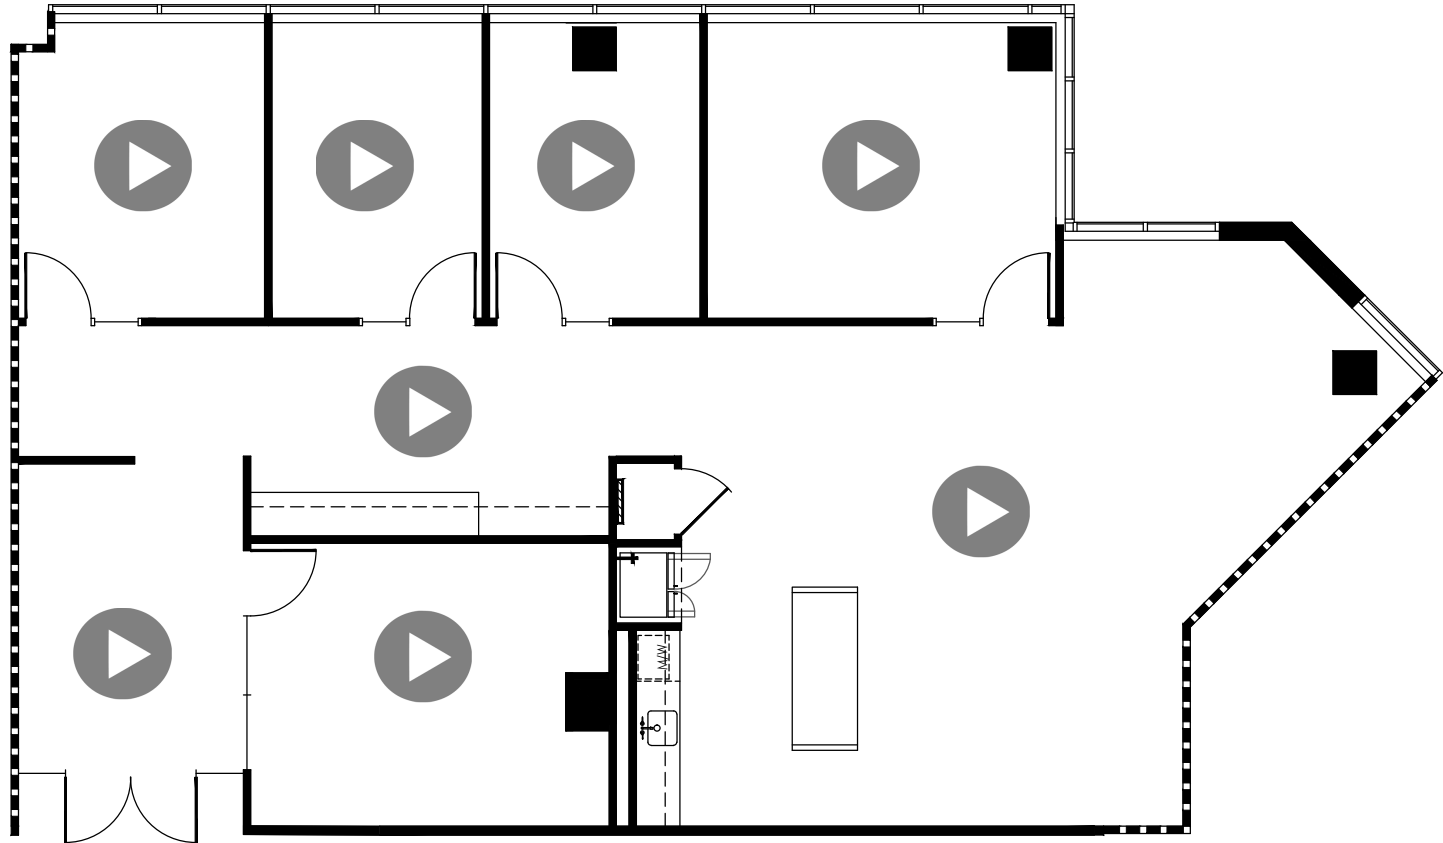

Click for 360 degree images

FOR LEASING INFORMATION CONTACT:

KURT CHERRY
972.421.3322

MICHAEL CARMICHAEL
972.421.3306

KEY PLAN

IBC Plaza

3800 Maple Dallas, TX 75219

FLOOR: 2nd
SUITE: 260
DATE: 3/31/20
RSF: 2,577