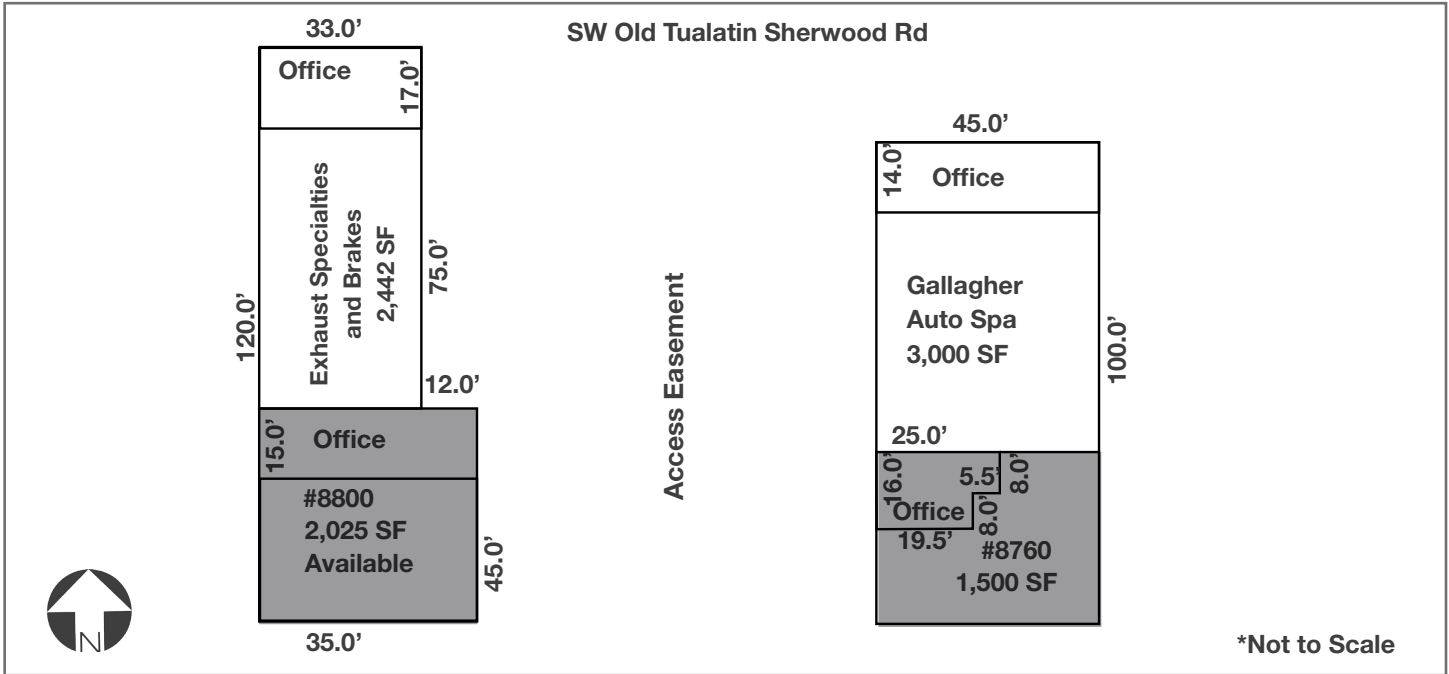

Mohave Service Center

Contact

Corine Nussmeier
503.721.2724
corinen@kiddermathews.com