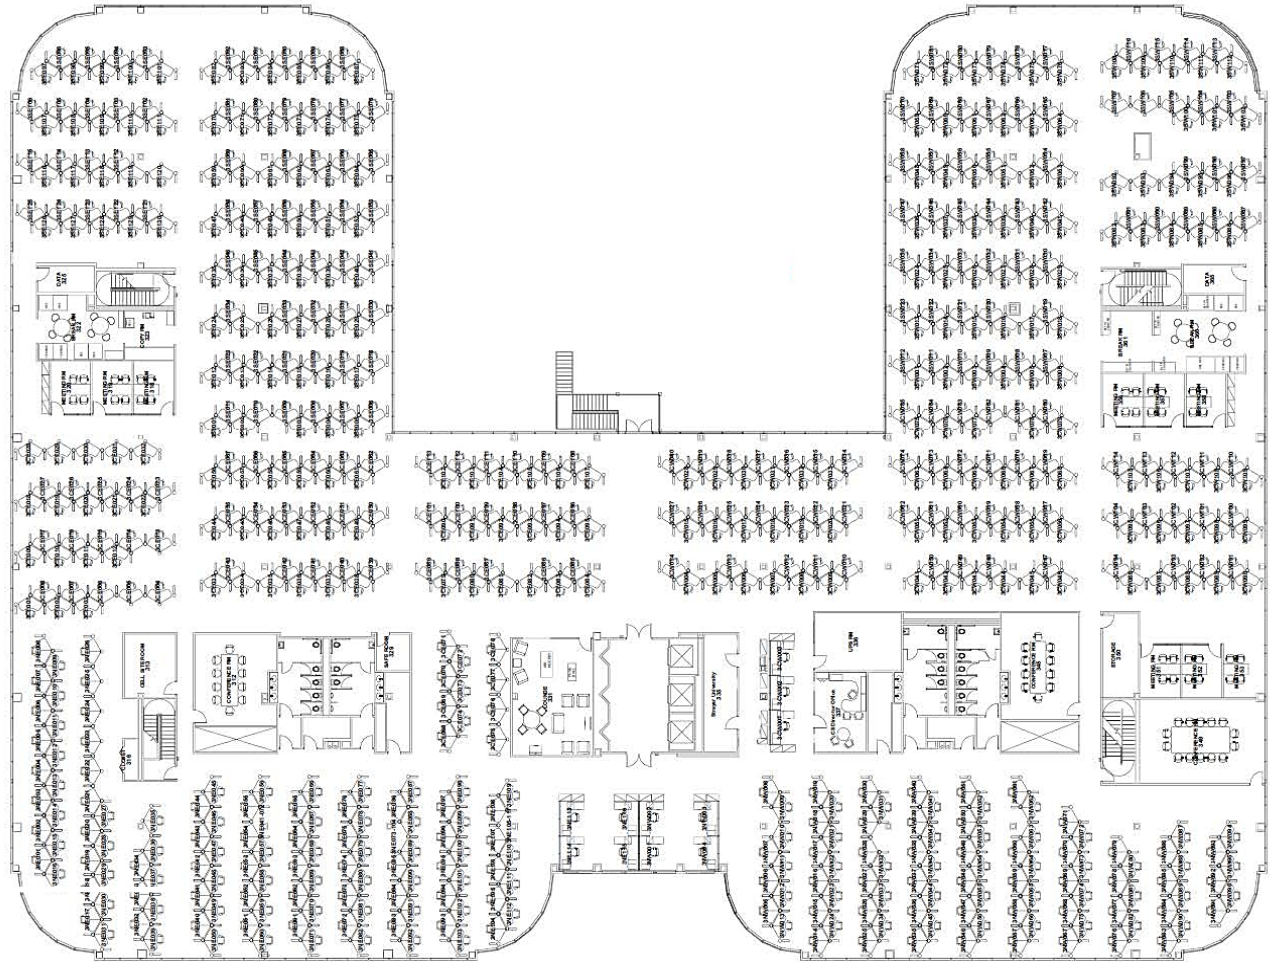

Configuration

Square feet: 58,383 - Divisible from small-large blocks of Space

Cubes: ±678

Private Offices/Meeting Rooms: 10

Conference Rooms: 3

Lounge/Break Areas: 3

Third Floor Available Now