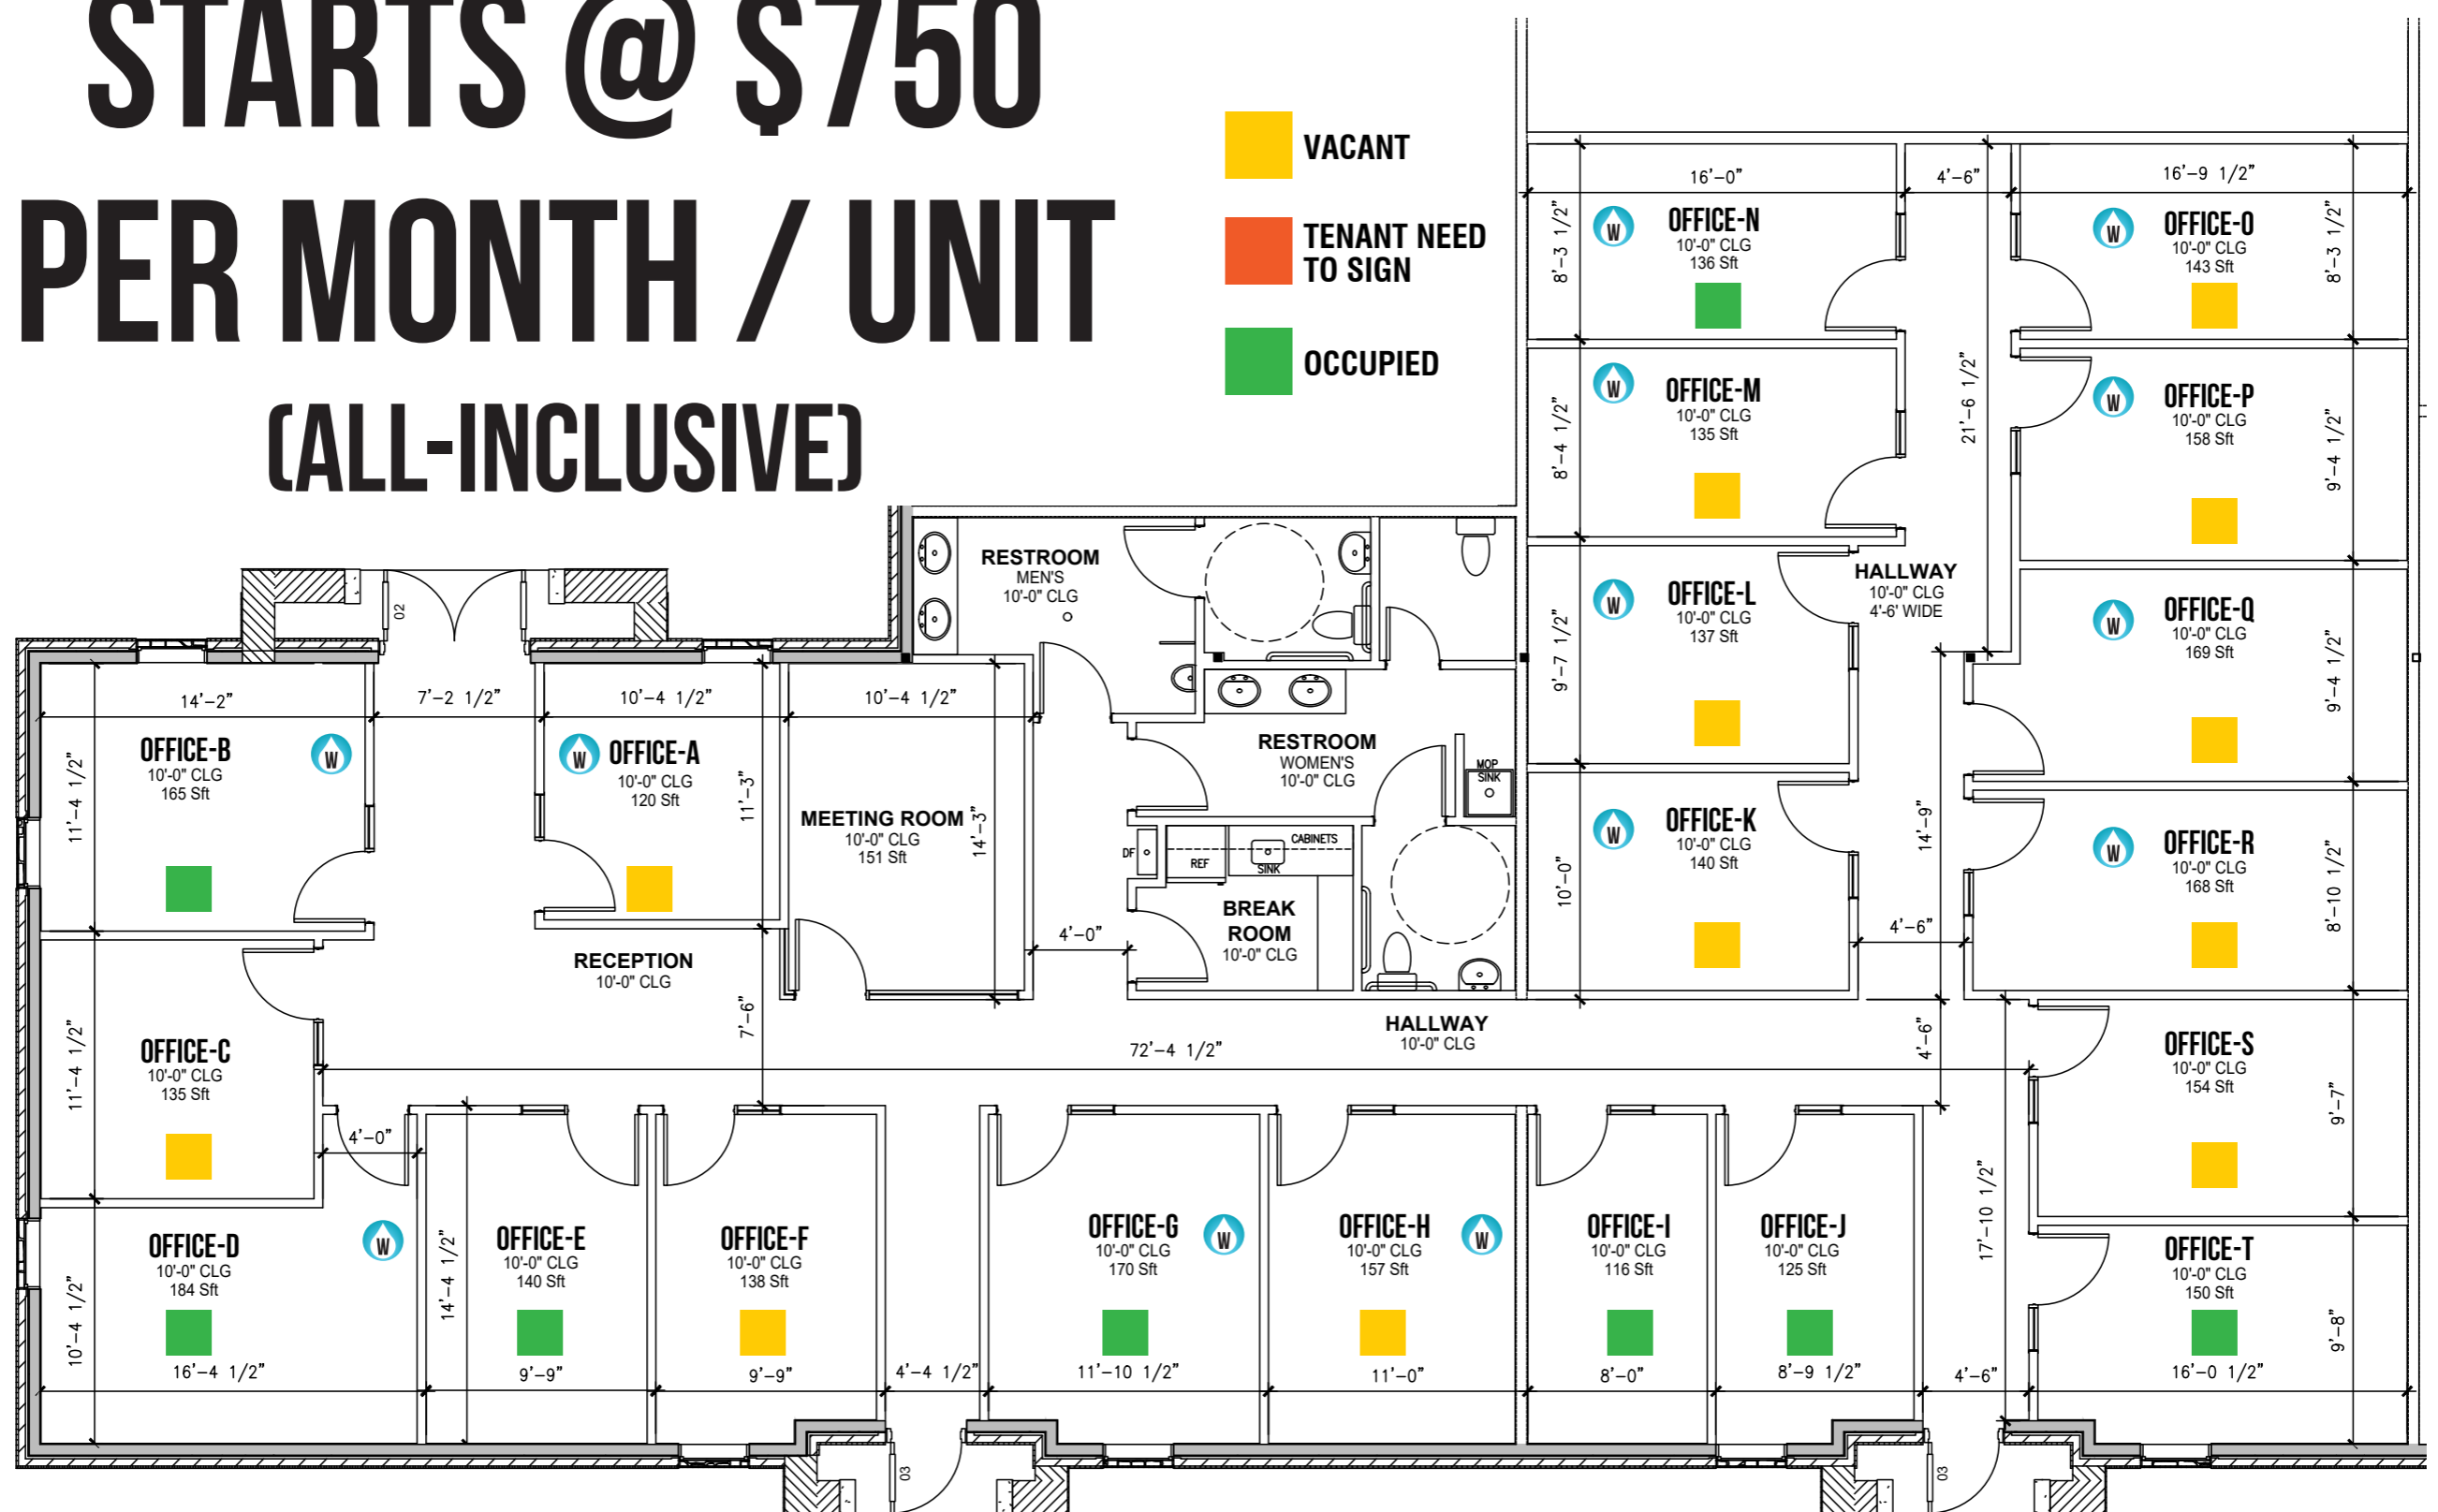

LEEZASPACE PROUDLY LAUNCHED ITS BRAND NEW CO WORKING EXECUTIVE SUITES AT MCKINNEY

**READY TO
MOVE IN**

**STARTS @ \$750
PER MONTH / UNIT
(ALL-INCLUSIVE)**

7651 Eldorado Parkway, Suite -100, McKinney TX 75070
info@leezaspace.com | www.leezaspace.com