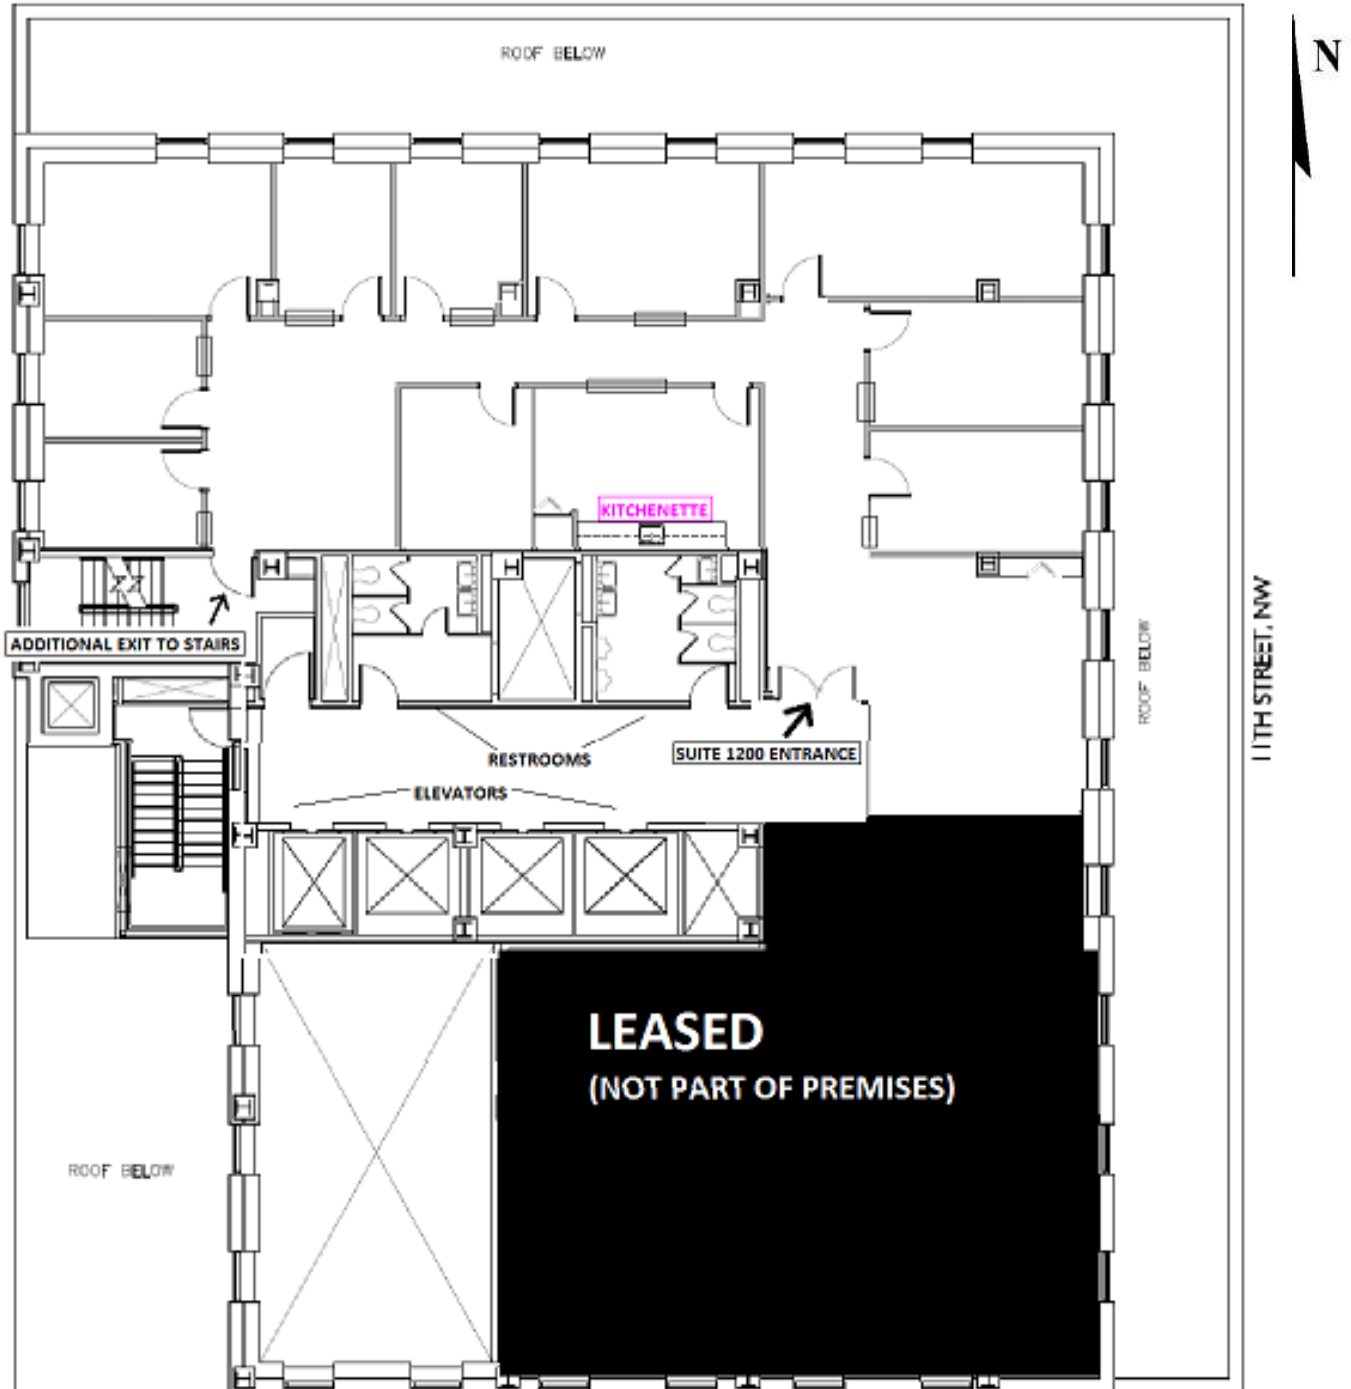

1100 H STREET NW

SUITE 1200

3,784 RSF

NOT TO SCALE. IMAGE AND DIMENSIONS ARE APPROXIMATE AND SUBJECT TO VERIFICATION.

05/06/20