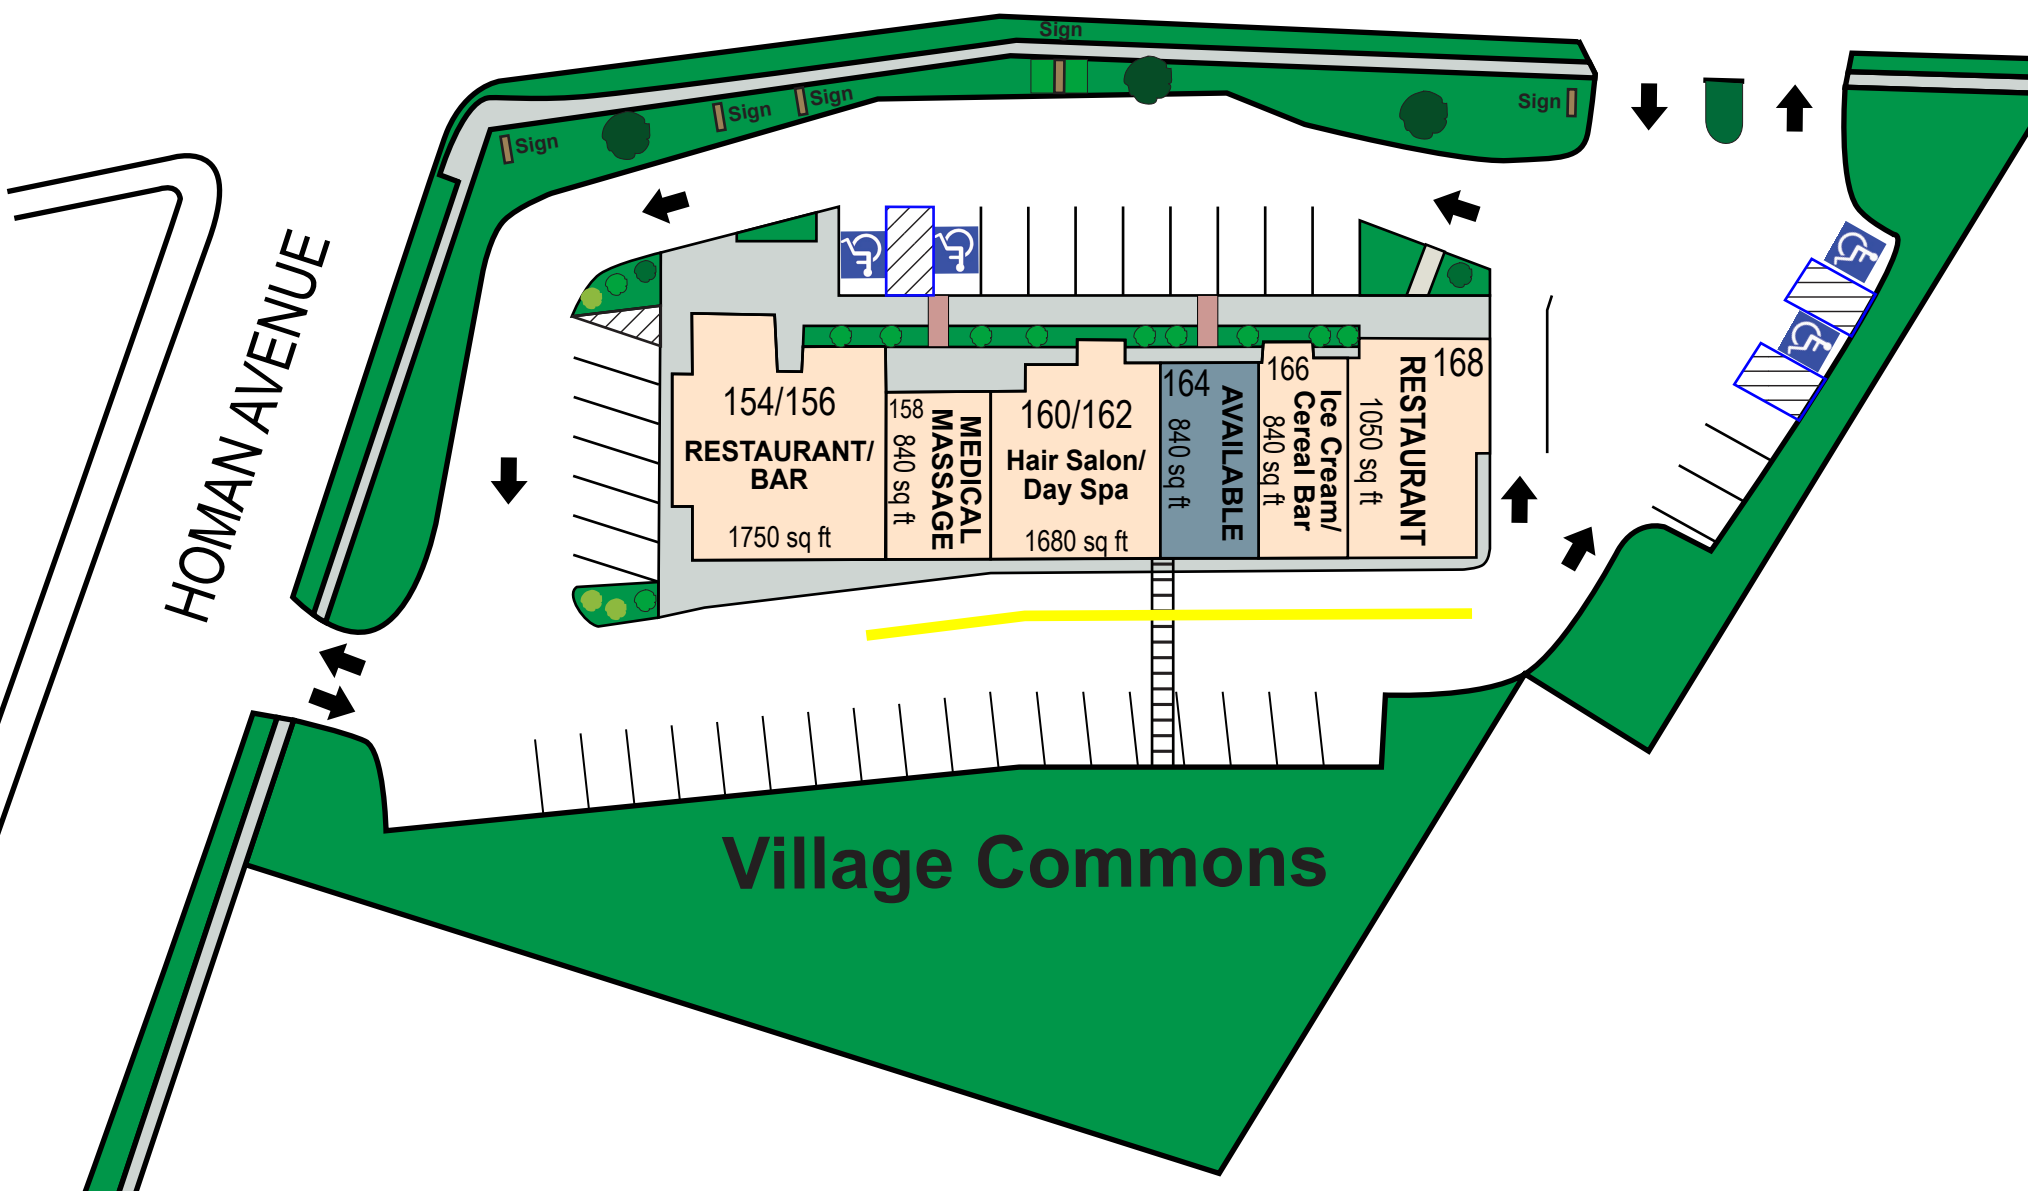

154-168 Montauk Highway
Blue Point, NY 11715

RTE. 85 (MONTAUK HIGHWAY)

HOMAN AVENUE

Village Commons