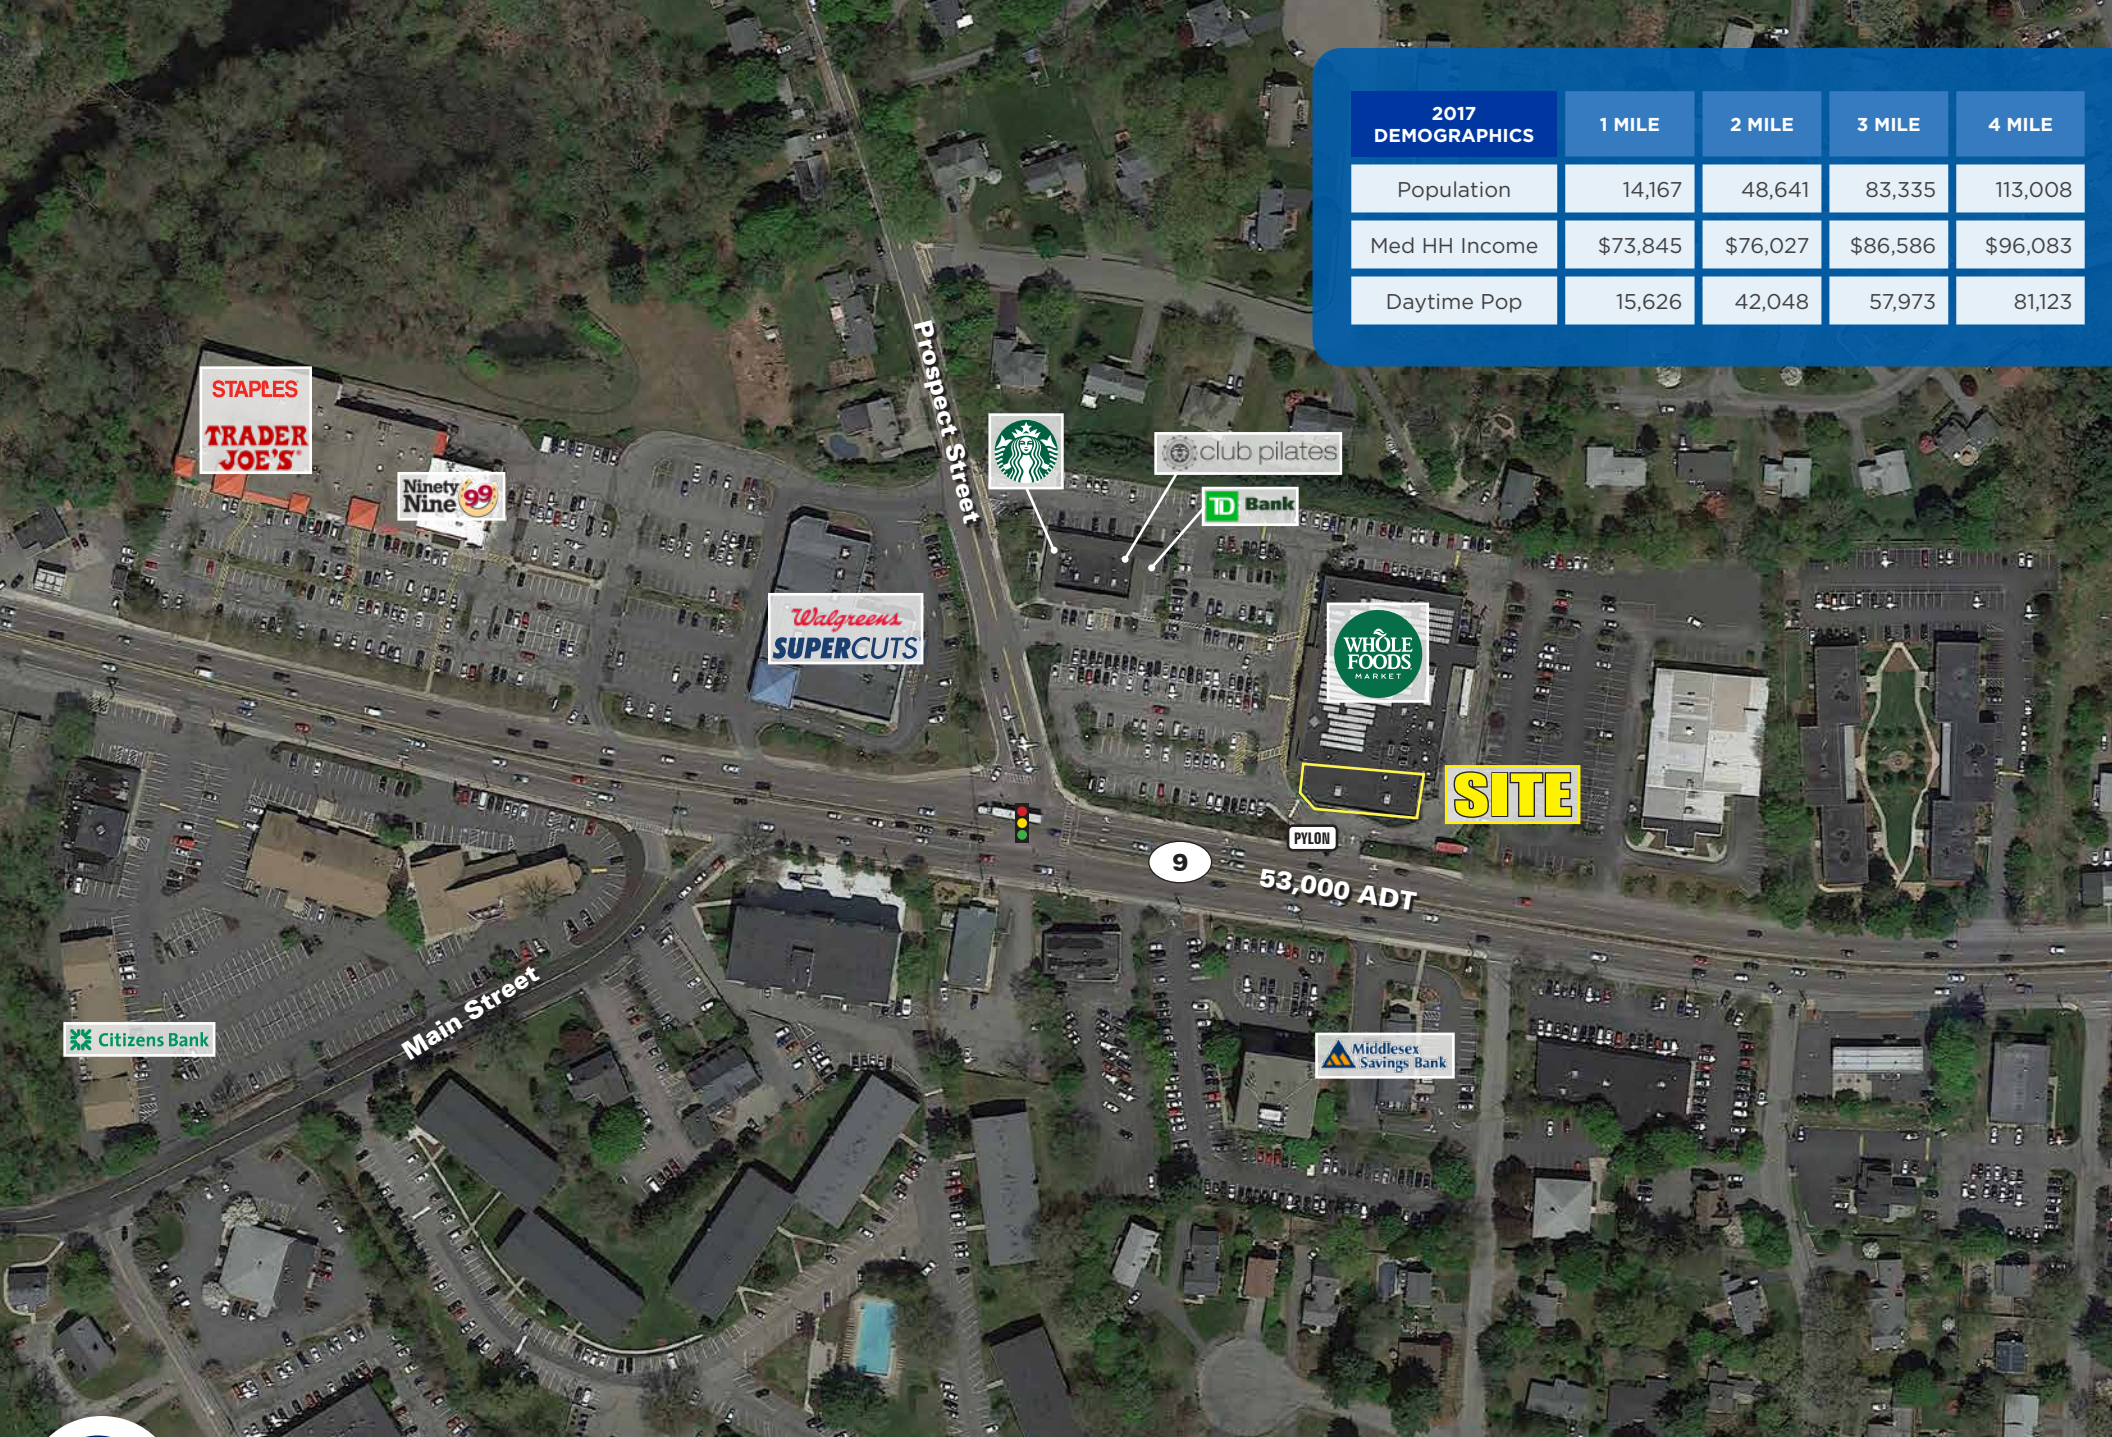

Whole Foods Marketplace

5,188 SF Endcap Available

- 53,000 ADT on Worcester Rd
- Signalized Access
- Pylon Signage
- Route 9 frontage/signage

Adam Cirel
617.239.3621
acirel@atlanticretail.com

Chris Kelly
617.239.3630
ckelly@atlanticretail.com

2017 DEMOGRAPHICS	1 MILE	2 MILE	3 MILE	4 MILE
Population	14,167	48,641	83,335	113,008
Med HH Income	\$73,845	\$76,027	\$86,586	\$96,083
Daytime Pop	15,626	42,048	57,973	81,123

FRAMINGHAM, MA
Whole Foods Marketplace

STAPLES
TRADER JOE'S

BARNES & NOBLE **TJ-maxx** **BEST BUY**
Marshalls **AC MOORE** **ARTS & CRAFTS**
SIERRA TRADING POST **PET SMART** **DSW**
NORDSTROM **WORLD MARKET** **DESIGNER SHOE WAREHOUSE**
rack **HOMESPENSE** **OLD NAVY**

The Container Store

The Tile Shop

BOB'S FURNITURE

Jordan's FURNITURE

BED BATH & BEYOND

Michael's
LA Z BOY

DICK'S SPORTING GOODS **petco**
Christmas Tree Shops **Inst**
LA FITNESS

FRAMINGHAM, MA
Whole Foods Marketplace