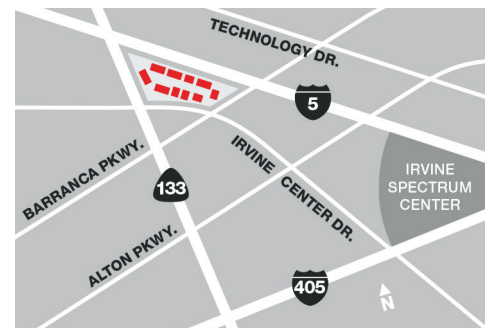

Irvine Business Center

7505-7595 Irvine Center Drive • Irvine, CA 92618

Orange County
Irvine Spectrum®

Redefine efficiency at Irvine Business Center. This collection of 10, two-story office buildings set in an energizing campus-style environment is just minutes from Irvine Spectrum Center® and access to Amtrak and Metrolink at Irvine Station.

Workplace Features

- Energizing campus with 10, two-story office buildings
- Attentive customer service with industry-leading response times
- Easy access to freeways and toll roads
- WiFi-connected outdoor workspaces with soft seating and BBQ stations
- Near resort-style apartment homes including The Village and The Park
- Direct access to Amtrak and Metrolink at Irvine Station
- KINETIC™ private fitness center, bike share, and bike racks onsite
- Walking distance to full service Marriott and Courtyard Marriott
- Plentiful surface parking