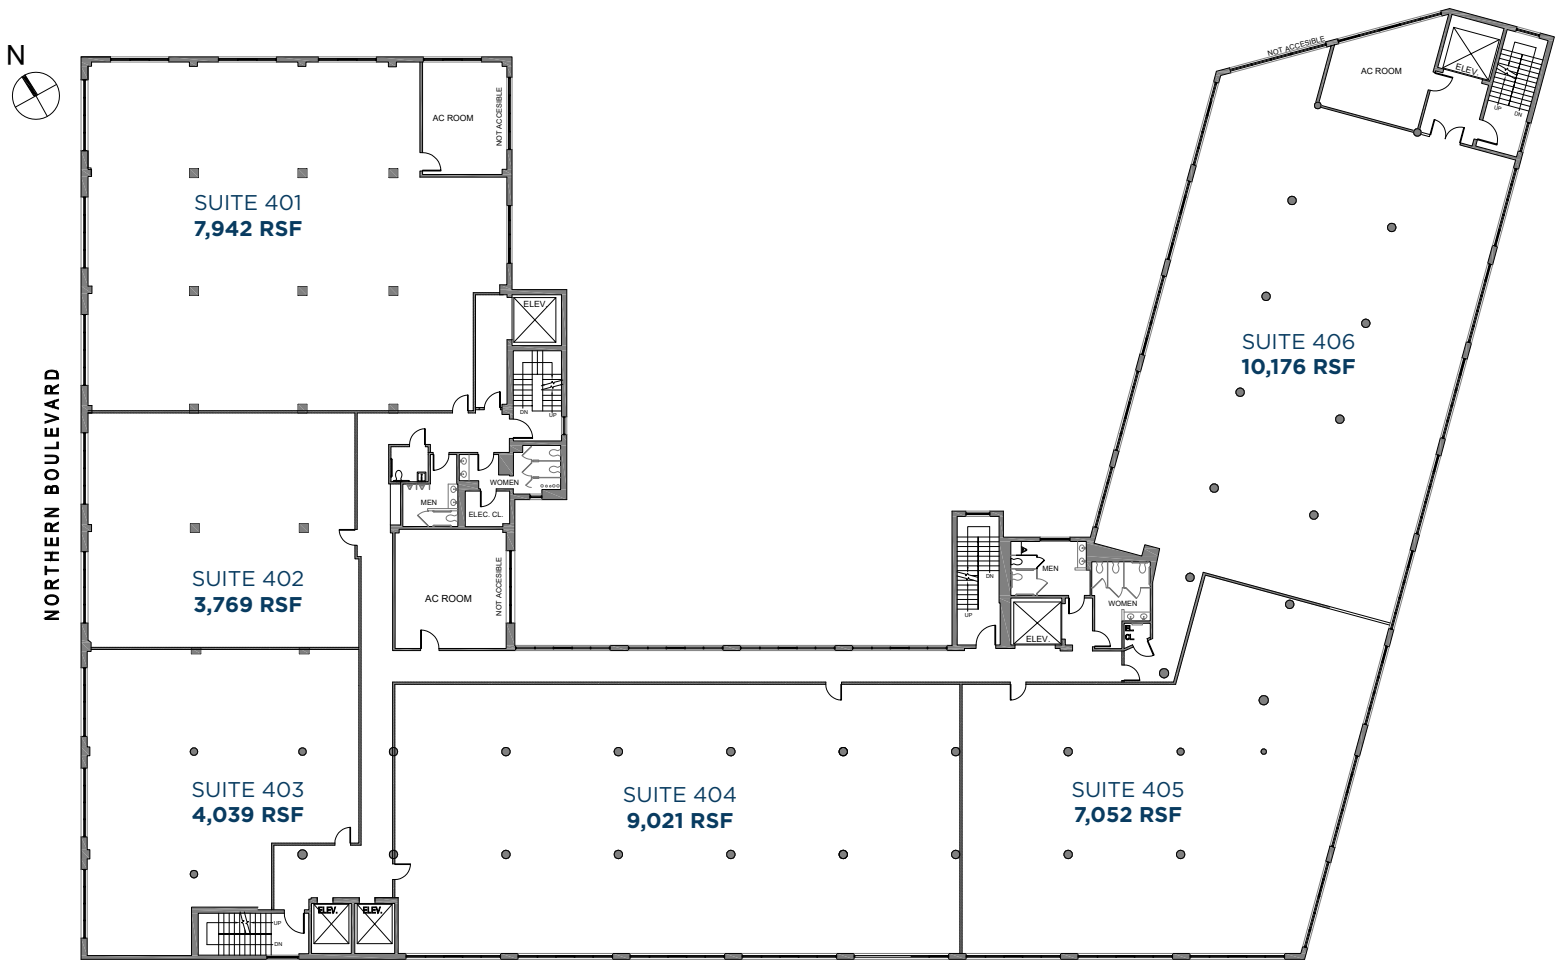

FEATURES

- Open floor plan
- 13' ceiling height
- Private bathrooms throughout
- 10' operable windows
- 457' of linear glass
- Tenant controlled HVAC
- Bike room

POTENTIAL TI

- Flexible design per tenants needs
- Multiple conference/meeting rooms
- Communal work stations
- Modern LED ceiling lighting
- Pantry areas
- New flooring

4TH FLOOR PLAN

1 PROPOSED FOURTH FLOOR PLAN
SCALE: 1/16" = 1'-0"