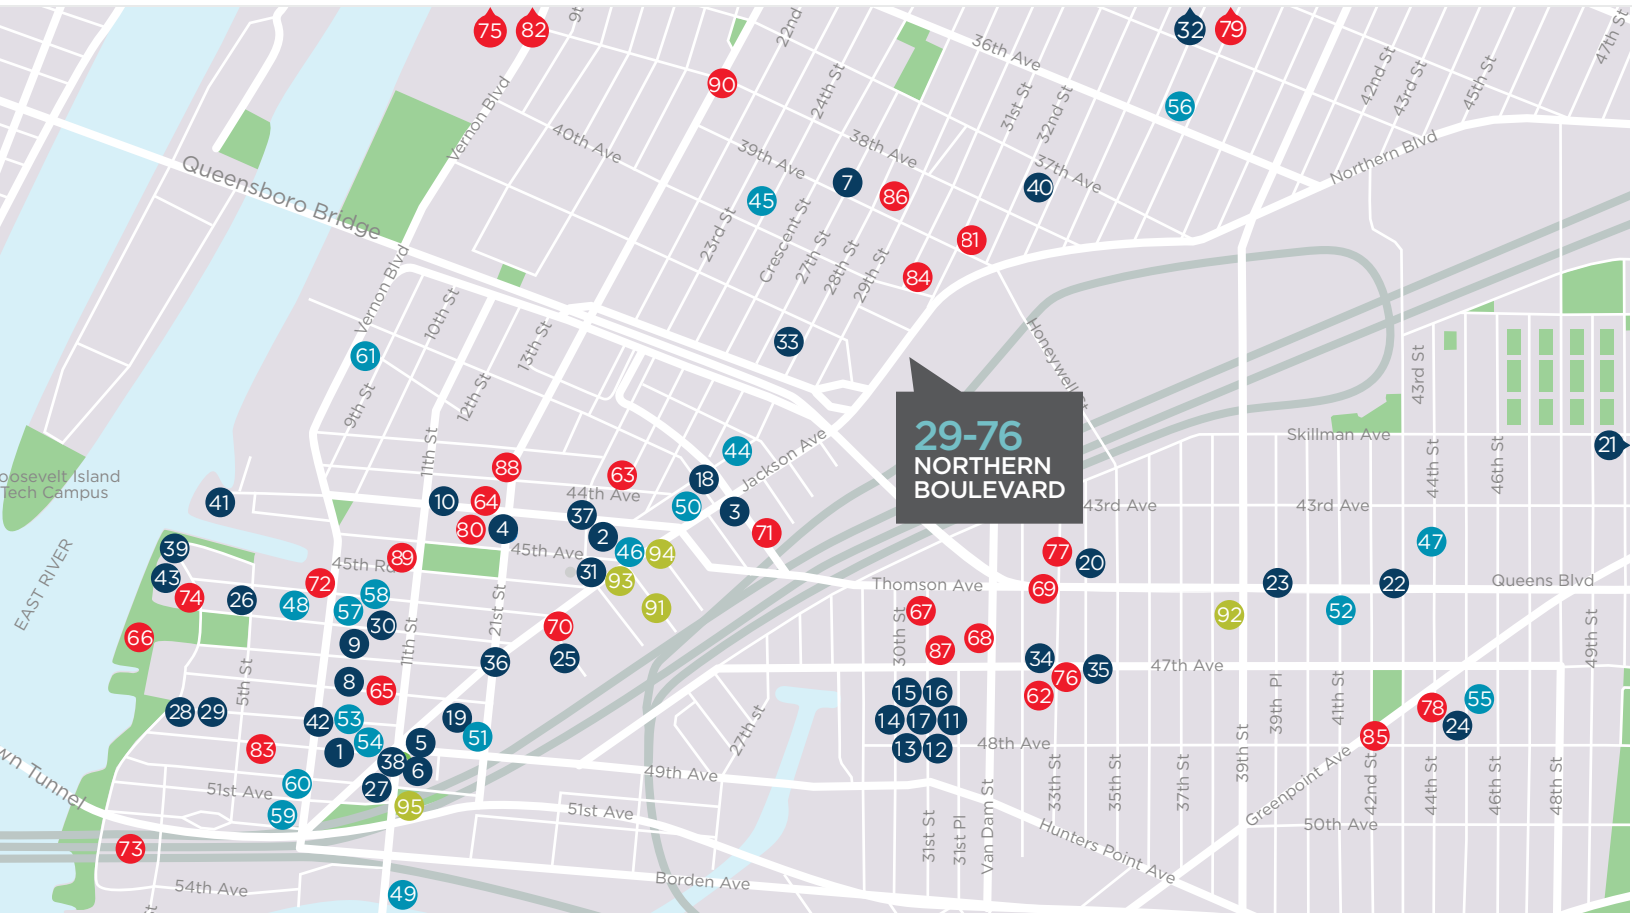

4TH FLOOR PLAN

1 PROPOSED FOURTH FLOOR PLAN
 SCALE: 1/16" = 1'-0"

29-76 NORTHERN BLVD, LONG ISLAND CITY
TRANSPORTATION MAP

29-76 NORTHERN BOULEVARD, QUEENS PLAZA, LONG ISLAND CITY

LOCATION

- At 59th Street Bridge
- Direct access to Midtown Tunnel
- Convenient to Long Island & points north
- One block to:

AMENITIES

**29-76
NORTHERN
BOULEVARD**

RESTAURANTS/COFFEE

- | | |
|--------------------------|-------------------------------------|
| 1 Casa Enrique | 26 Sweetleaf Cocktails |
| 2 LIC Market | 27 Cafe Henri |
| 3 Toby's Estate | 28 Shi |
| 4 The Mill | 29 Skinny's Cantina |
| 5 Sweetleaf | 30 Manducatis Rustica |
| 6 Hibino | 31 The Burger Garage |
| 7 Crescent Grill | 32 The Astor Room |
| 8 Corner Bistro | 33 Resobox |
| 9 Alobar | 34 Van Dam Diner |
| 10 John Brown Smokehouse | 35 Bobby Spot Nuvo Cafe |
| 11 Papillon Bistro | 36 Manducatis |
| 12 Two Boots Pizza | 37 Il Falco |
| 13 Juice Press | 38 Manetta's |
| 14 Doughnut Plant | 39 Blend on the Water |
| 15 L'Arte del Gelato | 40 Astoria Seafood |
| 16 Stolle Bakery | 41 Anable Basin Sailing Bar & Grill |
| 17 Sans Bakery | 42 Slice |
| 18 M. Wells Steakhouse | 43 Maiella |
| 19 Mu Ramen | |
| 20 Sweet & Sara | |
| 21 The Alcove | |
| 22 Caffe Bene | |
| 23 Dazies | |
| 24 I Love Paraguay | |
| 25 M. Wells Dinette | |

BARS & BREWERIES

- 44 The Beast Next Door
- 45 LIC Beer Project
- 46 The Shannon Pot
- 47 Bar 43
- 48 Rockaway Brewing Co.

- 49 Transmitter Brewing
- 50 Dutch Kills
- 51 The Creek and the Cave
- 52 The Courtyard AleHouse
- 53 The Standing Room
- 54 Dominic's Hoek
- 55 Greenpoint Lounge
- 56 Studio Square Beer Garden
- 57 L.I.C. Bar
- 58 The Gutter
- 59 Alewife
- 60 Domaine bar a vins
- 61 Big Alice Brewing