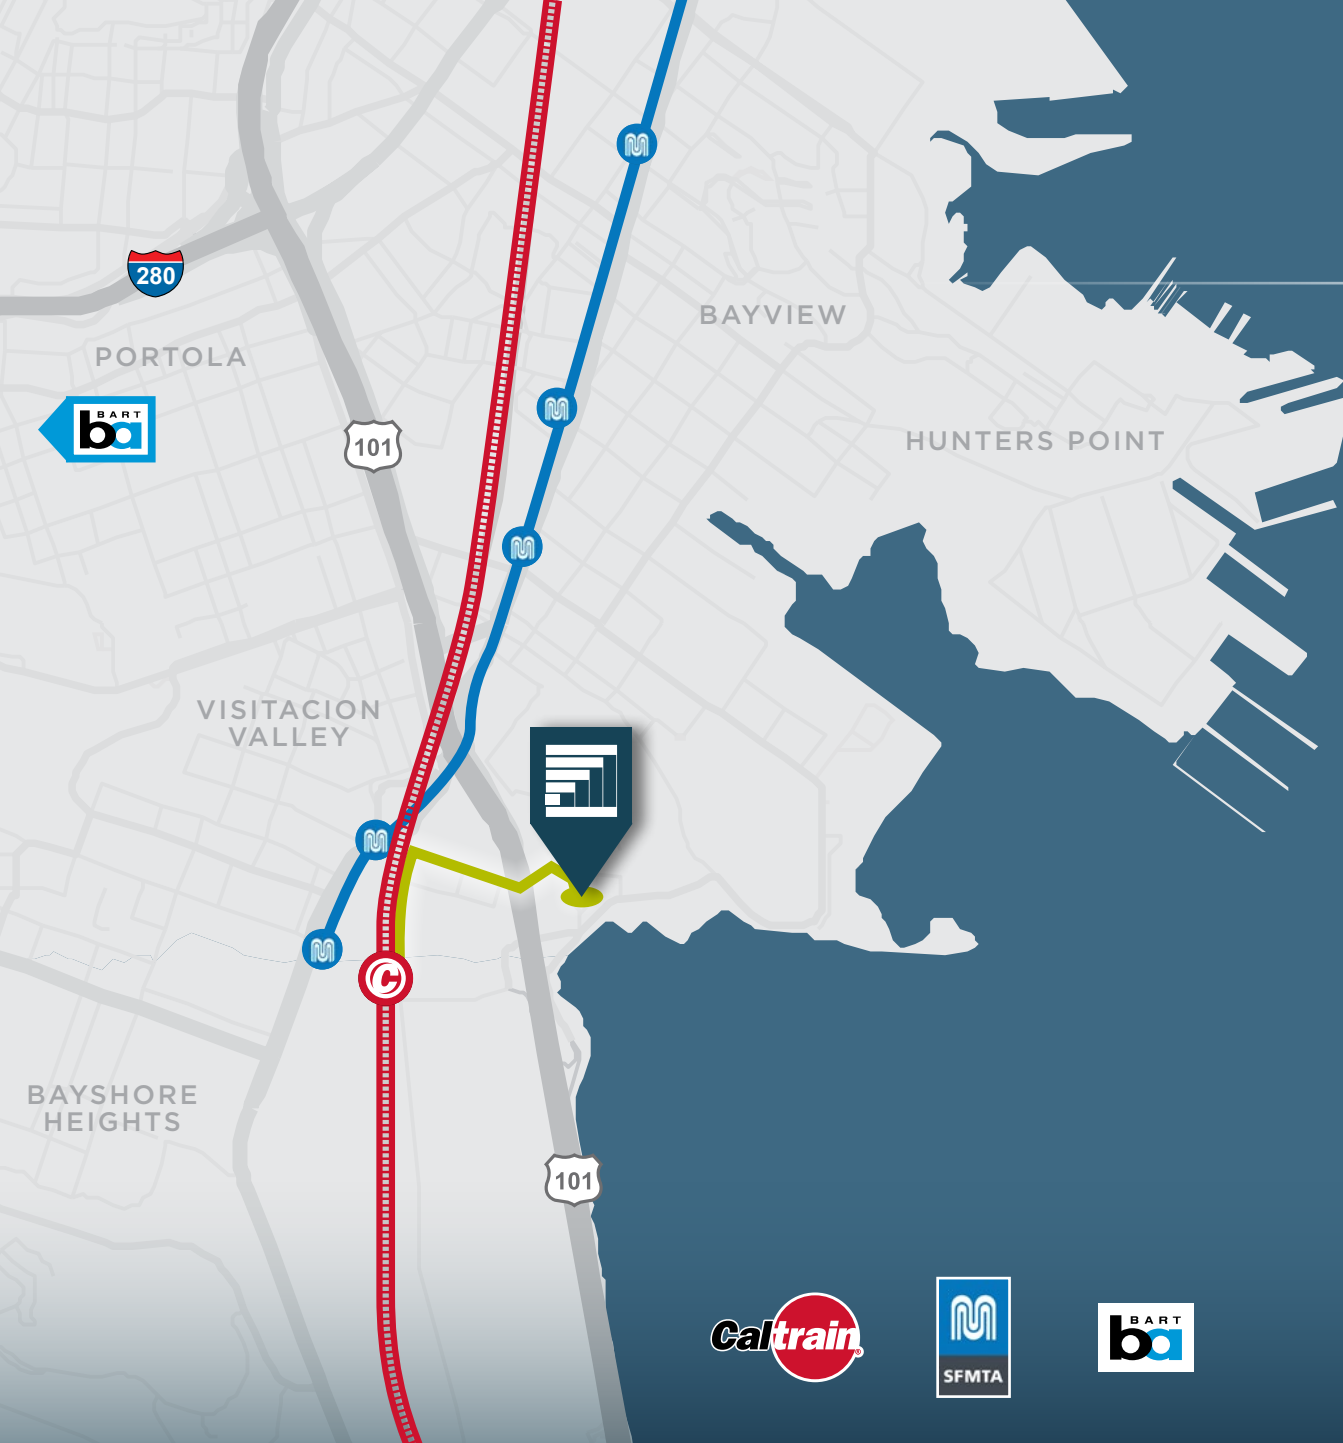

TRANSPORTATION

A commuter's paradise

- Bayshore Caltrain
0.6 Miles/12 Minute walk from San Francisco Executive Park

- Muni Light Rail
0.5 Miles/10 Minute walk from San Francisco Executive Park

- Balboa BART
5.6 Miles/9 Minute Drive

Shuttle Schedule

See Page 11