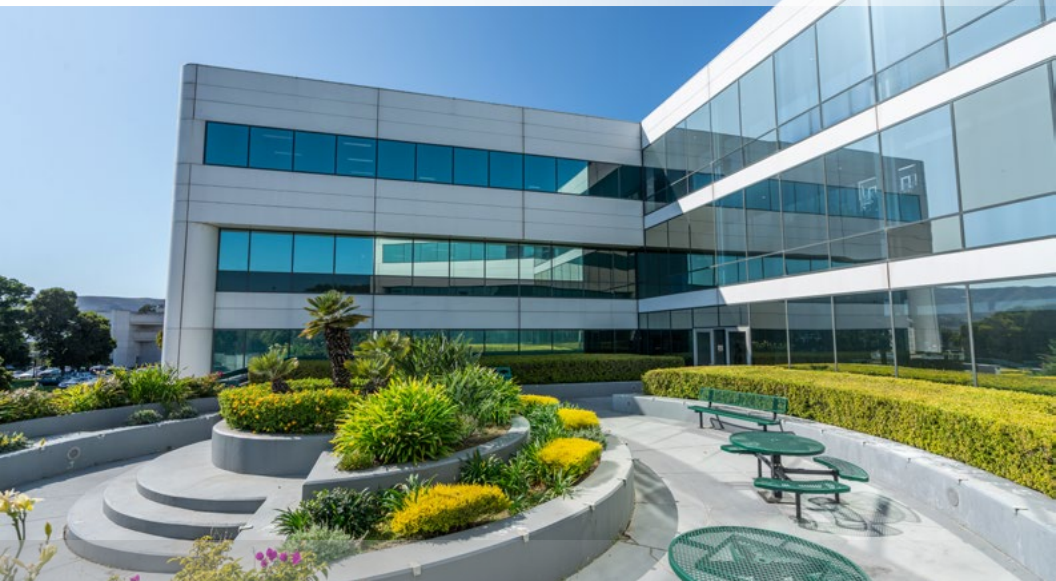

*\*Contiguous suites may be combined for a total of ±6,763 SF*

BAY VIEWS

 **SAN FRANCISCO**  
EXECUTIVE PARK

**KAREN CHIN** | +1 650 401 2132 | karen.chin@cushwake.com | LIC 01036169  
**ELI CERYAK** | +1 415 568 3424 | eli.ceryak@cushwake.com | LIC 00616335