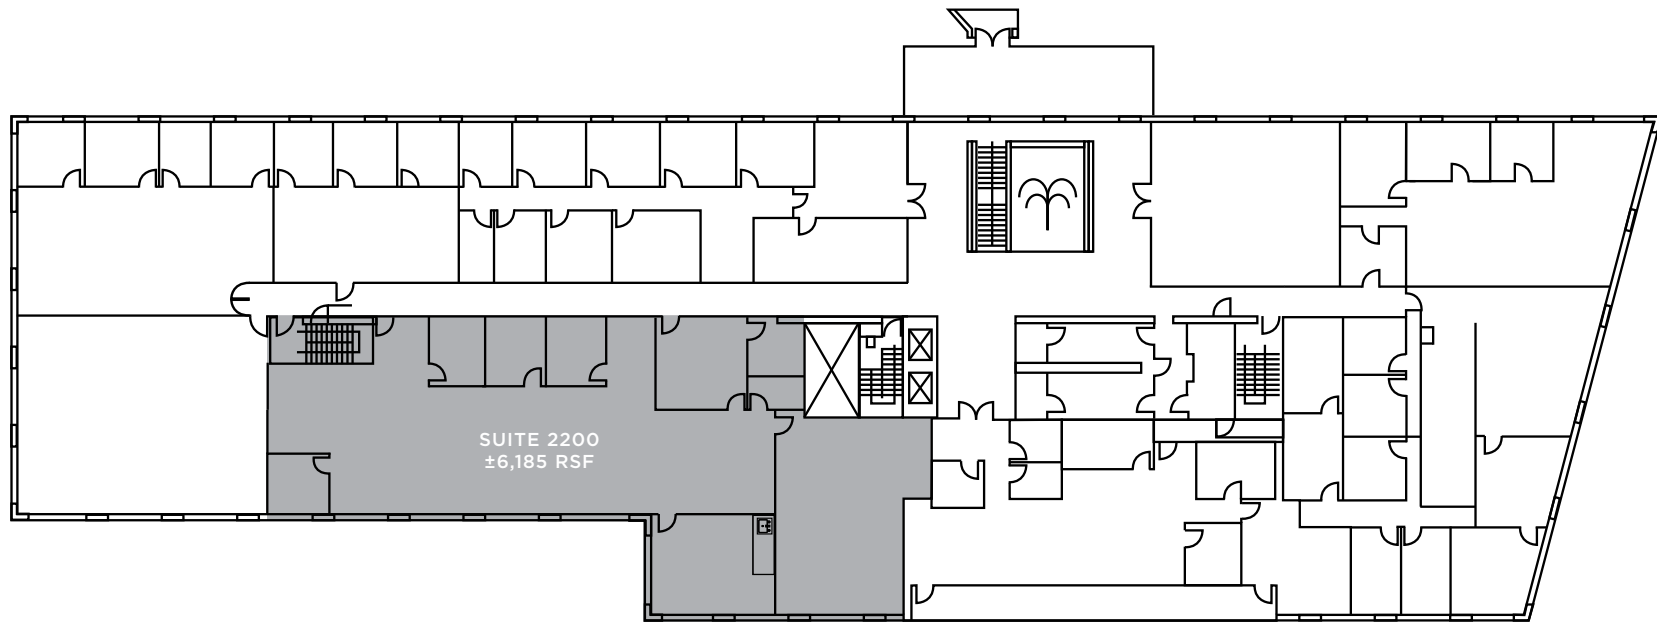

SUITE 3752 | ±1,184 RSF

250 EXECUTIVE PARK

SUITE 1100 | ±5,678 RSF

SUITE 4200\* | ±2,162 RSF

SUITE 4300\* | ±2,351 RSF

SUITE 4668\* | ±2,250 RSF

SUITE 4850 | ±2,783 RSF

*\*Contiguous suites may be combined for a total of ±6,763 RSF*

SECOND FLOOR | **SUITE 2200 - ±6,185 RSF**

BAY VIEWS

THIRD FLOOR | **SUITE 3050 - ±2,916 RSF**  
**SUITE 3752 - ±1,184 RSF**

BAY VIEWS

FIRST FLOOR | **SUITE 1100 - ±5,678 RSF**

BAY VIEWS

FOURTH FLOOR | **SUITE 4200\*** - **±2,162 RSF**  
**SUITE 4300\*** - **±2,351 RSF**  
**SUITE 4668\*** - **±2,250 RSF**  
**SUITE 4850** - **±2,783 RSF**

*\*Contiguous suites may be combined for a total of ±6,763 SF*

BAY VIEWS

 **SAN FRANCISCO**  
EXECUTIVE PARK

**KAREN CHIN** | +1 650 401 2132 | karen.chin@cushwake.com | LIC 01036169  
**ELI CERYAK** | +1 415 568 3424 | eli.ceryak@cushwake.com | LIC 00616335