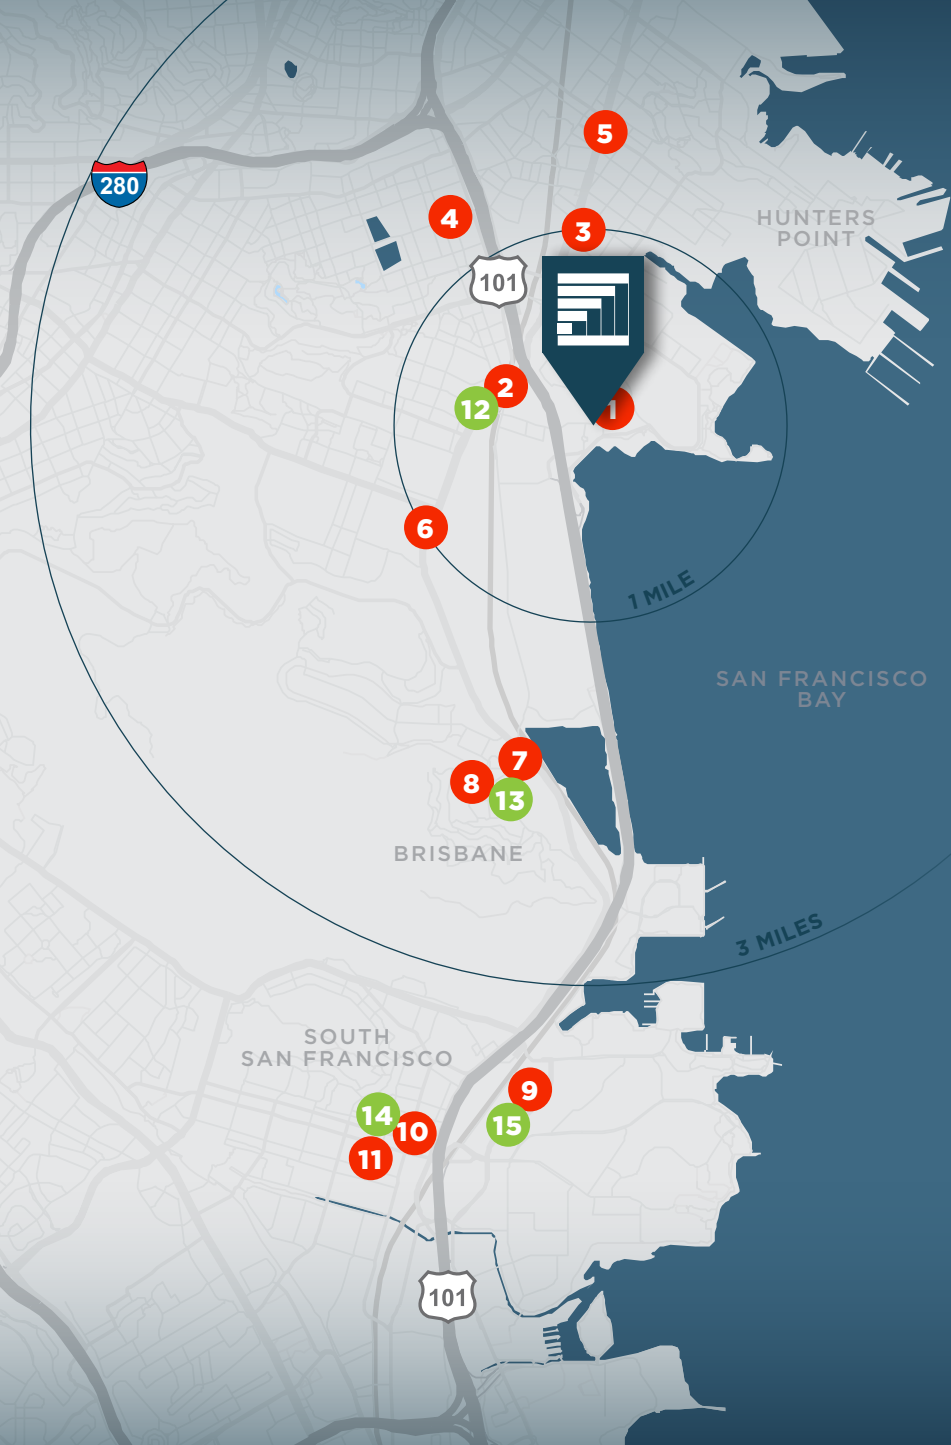

## A commuter's paradise

 - Bayshore Caltrain  
0.6 Miles/12 Minute walk from San Francisco Executive Park

 - Muni Light Rail  
0.5 Miles/10 Minute walk from San Francisco Executive Park

 - Balboa BART  
5.6 Miles/9 Minute Drive

### Shuttle Schedule

See Page 11

## MORNING SHUTTLE SCHEDULE

Balboa BART	Bayshore Caltrain	150 Exec Park	250 Exec Park	Condos Park
6:30 AM	6:40 AM	6:55 AM	6:56 AM	6:57 AM
7:15 AM	7:25 AM	7:40 AM	7:41 AM	7:42 AM
8:00 AM	8:10 AM	8:25 AM	8:26 AM	8:27 AM
8:45 AM	8:55 AM	9:10 AM	9:11 AM	9:12 AM
9:24 AM	DROP OFF AT BALBOA ONLY			

## RESTAURANTS

- 1** - Executive Cafe
- 2** - Bayside Cafe  
Taqueria El Buen Sabor  
Buffalo Kitchen  
Mission Blue  
G & L Bakery & Restaurant
- 3** - Montecristo  
B & J 1/4 LB Burgers  
Seven Stills Brewery and Distillery  
Smokin' Warehouse Barbecue  
Marthita's  
Simply Delish  
City Lunch Restaurant
- 4** - Hong Kong Restaurant  
Pho Luen Fat  
Taqueria El Buen Sabor  
Breakfast At Tiffany's  
Four Barrel Coffee Portola
- 5** - JJ Fish and Chicken  
Peking Wok Restaurant  
Radio Africa Kitchen  
Auntie April's Soul Food  
Las Isletas Restaurant  
All Good Pizza
- 6** - 7 Mile House Sports Bar & Grill
- 7** - Subway  
Dasiy's Taqueria  
Christy's Donut & Ice Cream  
House of Thai  
Teriyaki House  
Saigon BBQ  
Round N Round Pot
- 8** - Madhouse Coffee  
Mama Mia's Pizza  
Star Box Food  
Lucky House  
Melissa's Taqueria  
Na Na's Kitchen  
Round N Round Pot
- 9** - Specialty's Cafe  
Two Fifty Cafe  
Starbucks
- 10** - Darby Dan's Gourmet Sanwiches  
Amami Sushi  
Bertolucci's
- 11** - Antigua Coffee Shop  
Ben Tre  
El Farolito Taqueria  
Di Napoli Pizzeria  
Buon Gusto  
Peet's Coffee & Tea  
Villa Del Sol  
La Tapatia Mexicatessen  
Grand Palace  
Starbucks  
Thai Satay  
Big Belly Deli
- 12** - Bank of America  
Post Office
- 13** - Bank of America  
Post Office
- 14** - Wellsfargo  
US Bank
- 15** - AC Hotel by Marriott  
Larkspur Landing Hotel  
Hilton Grand Inn  
Embassy Suites