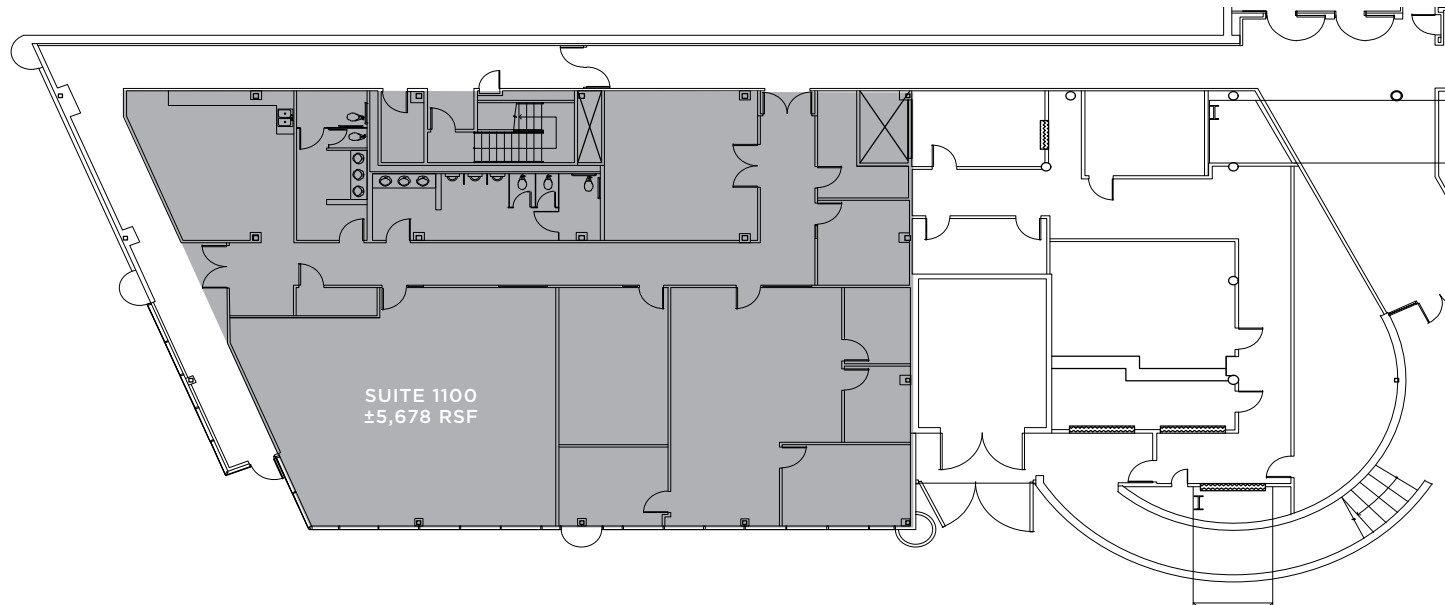

SUITE 3752 | ±1,184 RSF

250 EXECUTIVE PARK

SUITE 1100 | ±5,678 RSF

SUITE 4200\* | ±2,162 RSF

SUITE 4300\* | ±2,351 RSF

SUITE 4668\* | ±2,250 RSF

SUITE 4850 | ±2,783 RSF

*\*Contiguous suites may be combined for a total of ±6,763 RSF*

SECOND FLOOR | **SUITE 2200 - ±6,185 RSF**

BAY VIEWS

THIRD FLOOR | **SUITE 3050 - ±2,916 RSF**  
**SUITE 3752 - ±1,184 RSF**

BAY VIEWS

FIRST FLOOR | **SUITE 1100 - ±5,678 RSF**

BAY VIEWS

FOURTH FLOOR | **SUITE 4200\*** - **±2,162 RSF**  
**SUITE 4300\*** - **±2,351 RSF**  
**SUITE 4668\*** - **±2,250 RSF**  
**SUITE 4850** - **±2,783 RSF**

*\*Contiguous suites may be combined for a total of ±6,763 SF*

BAY VIEWS

 **SAN FRANCISCO**  
EXECUTIVE PARK

**KAREN CHIN** | +1 650 401 2132 | karen.chin@cushwake.com | LIC 01036169  
**ELI CERYAK** | +1 415 568 3424 | eli.ceryak@cushwake.com | LIC 00616335