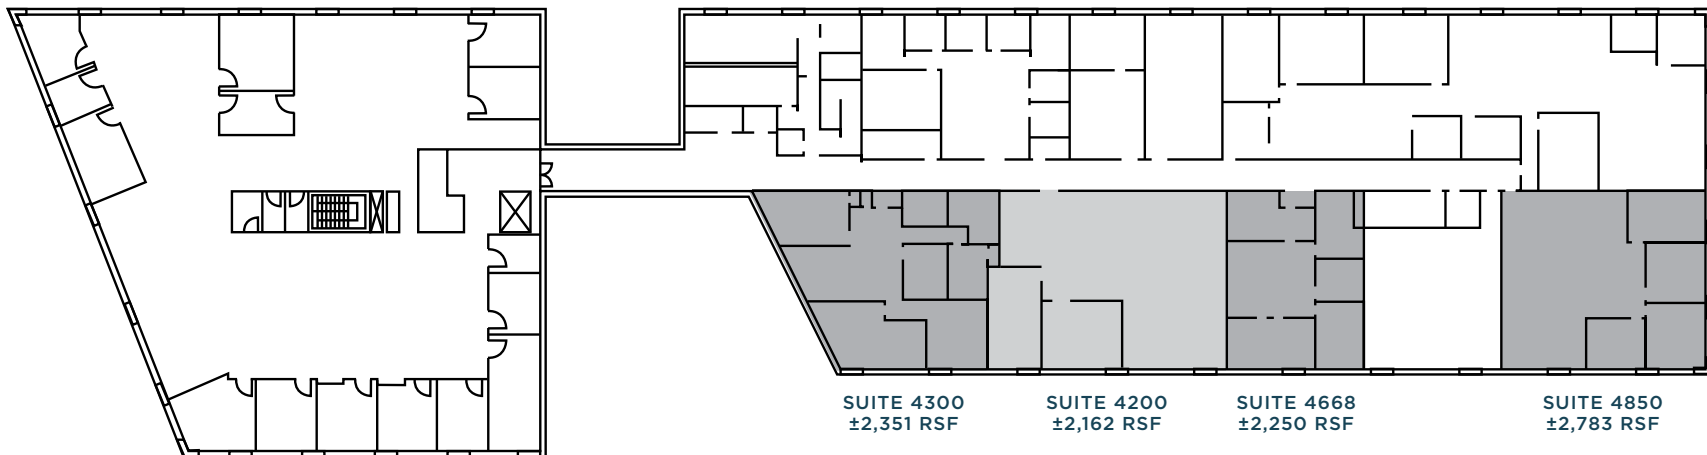

SUITE 3752 | ±1,184 RSF

250 EXECUTIVE PARK

SUITE 1100 | ±5,678 RSF

SUITE 4200\* | ±2,162 RSF

SUITE 4300\* | ±2,351 RSF

SUITE 4668\* | ±2,250 RSF

SUITE 4850 | ±2,783 RSF

*\*Contiguous suites may be combined for a total of ±6,763 RSF*

SECOND FLOOR | **SUITE 2200 - ±6,185 RSF**

BAY VIEWS

THIRD FLOOR | **SUITE 3050 - ±2,916 RSF**  
**SUITE 3752 - ±1,184 RSF**

BAY VIEWS

FIRST FLOOR | **SUITE 1100 - ±5,678 RSF**

BAY VIEWS

FOURTH FLOOR | **SUITE 4200\*** - **±2,162 RSF**  
**SUITE 4300\*** - **±2,351 RSF**  
**SUITE 4668\*** - **±2,250 RSF**  
**SUITE 4850** - **±2,783 RSF**

*\*Contiguous suites may be combined for a total of ±6,763 SF*

BAY VIEWS

 **SAN FRANCISCO**  
EXECUTIVE PARK

**KAREN CHIN** | +1 650 401 2132 | karen.chin@cushwake.com | LIC 01036169  
**ELI CERYAK** | +1 415 568 3424 | eli.ceryak@cushwake.com | LIC 00616335