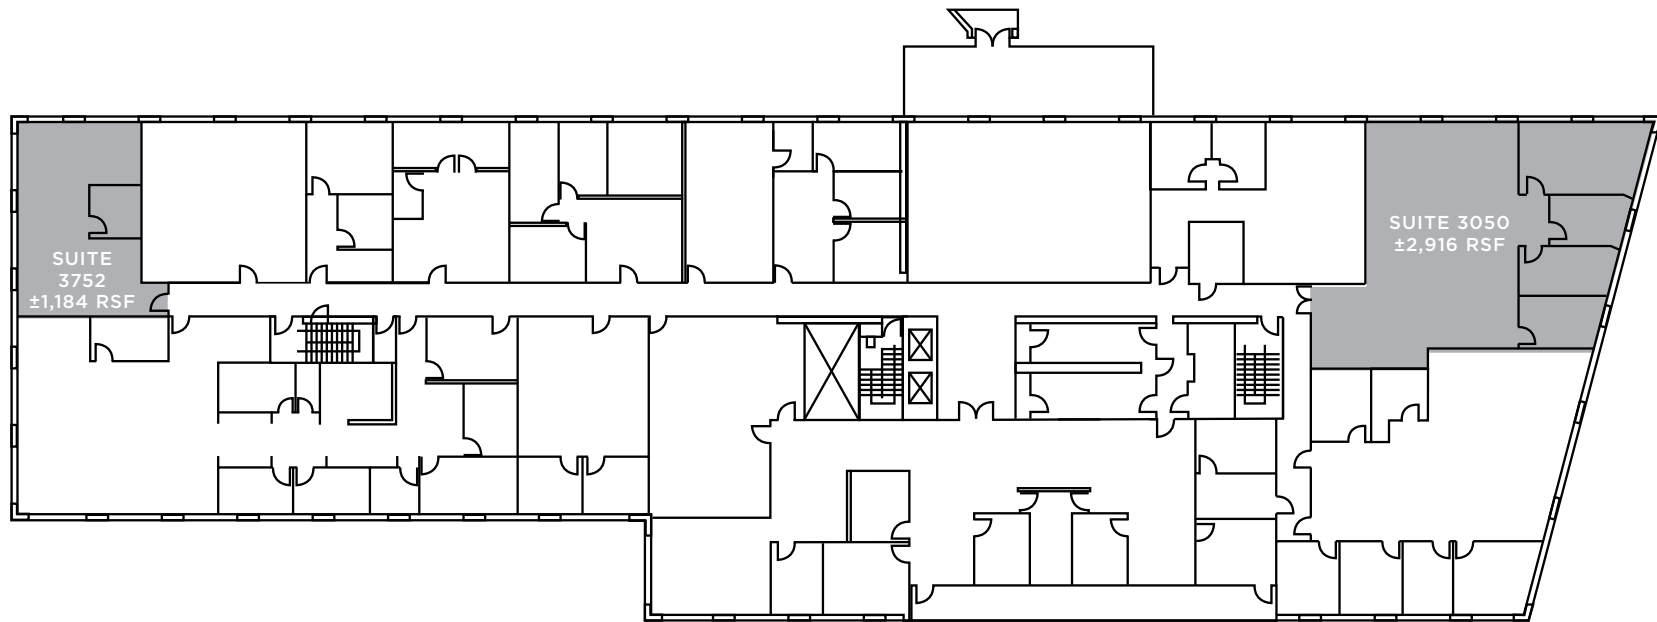

SUITE 3752 | ±1,184 RSF

250 EXECUTIVE PARK

SUITE 1100 | ±5,678 RSF

SUITE 4200\* | ±2,162 RSF

SUITE 4300\* | ±2,351 RSF

SUITE 4668\* | ±2,250 RSF

SUITE 4850 | ±2,783 RSF

*\*Contiguous suites may be combined for a total of ±6,763 RSF*

SECOND FLOOR | **SUITE 2200 - ±6,185 RSF**

BAY VIEWS

THIRD FLOOR | **SUITE 3050 - ±2,916 RSF**  
**SUITE 3752 - ±1,184 RSF**

BAY VIEWS

FIRST FLOOR | **SUITE 1100 - ±5,678 RSF**

BAY VIEWS

FOURTH FLOOR | **SUITE 4200\*** - **±2,162 RSF**  
**SUITE 4300\*** - **±2,351 RSF**  
**SUITE 4668\*** - **±2,250 RSF**  
**SUITE 4850** - **±2,783 RSF**

*\*Contiguous suites may be combined for a total of ±6,763 SF*

BAY VIEWS

 **SAN FRANCISCO**  
EXECUTIVE PARK

**KAREN CHIN** | +1 650 401 2132 | karen.chin@cushwake.com | LIC 01036169  
**ELI CERYAK** | +1 415 568 3424 | eli.ceryak@cushwake.com | LIC 00616335