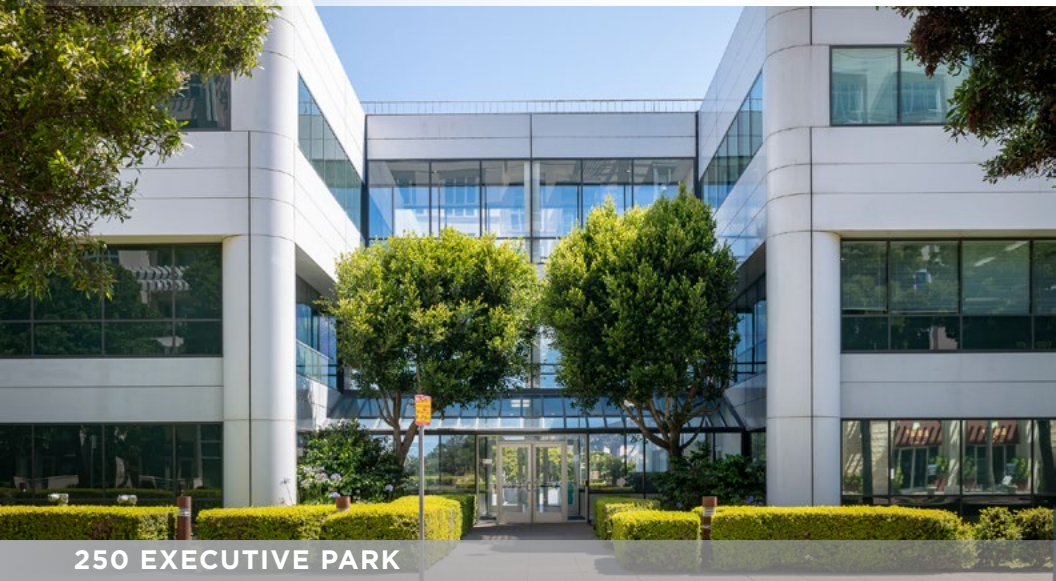

*\*Contiguous suites may be combined for a total of ±6,763 SF*

BAY VIEWS

 **SAN FRANCISCO**  
EXECUTIVE PARK

**KAREN CHIN** | +1 650 401 2132 | karen.chin@cushwake.com | LIC 01036169  
**ELI CERYAK** | +1 415 568 3424 | eli.ceryak@cushwake.com | LIC 00616335