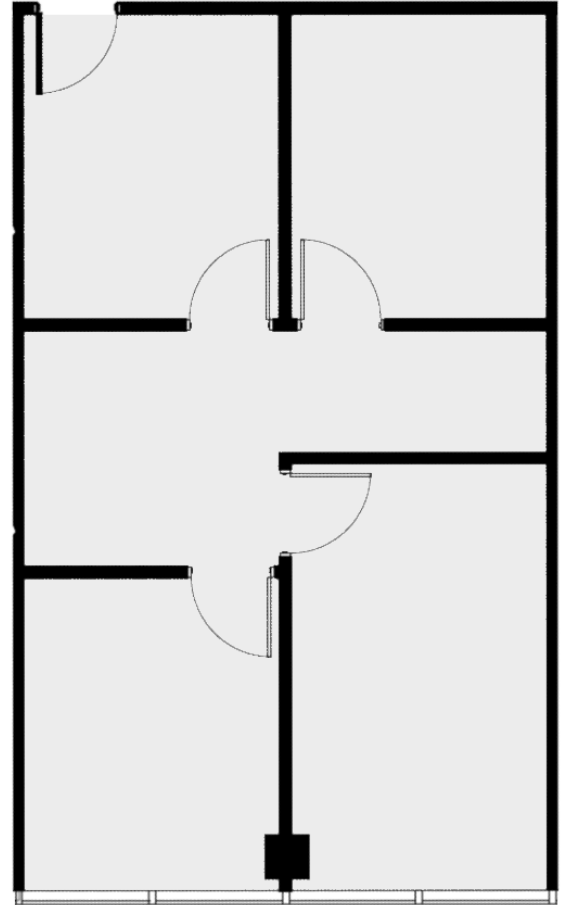

SUITE DETAILS

Suite	N 302
Sq. Ft.	784
Floor	3
View	Courtyard
Entrances	1
Reception	1
Conference Room	0
Offices	3
Kitchen	0
Bullpen	0
Storage Closet	0
Electrical Room	0
Server Room	0
Supplemental HVAC	N