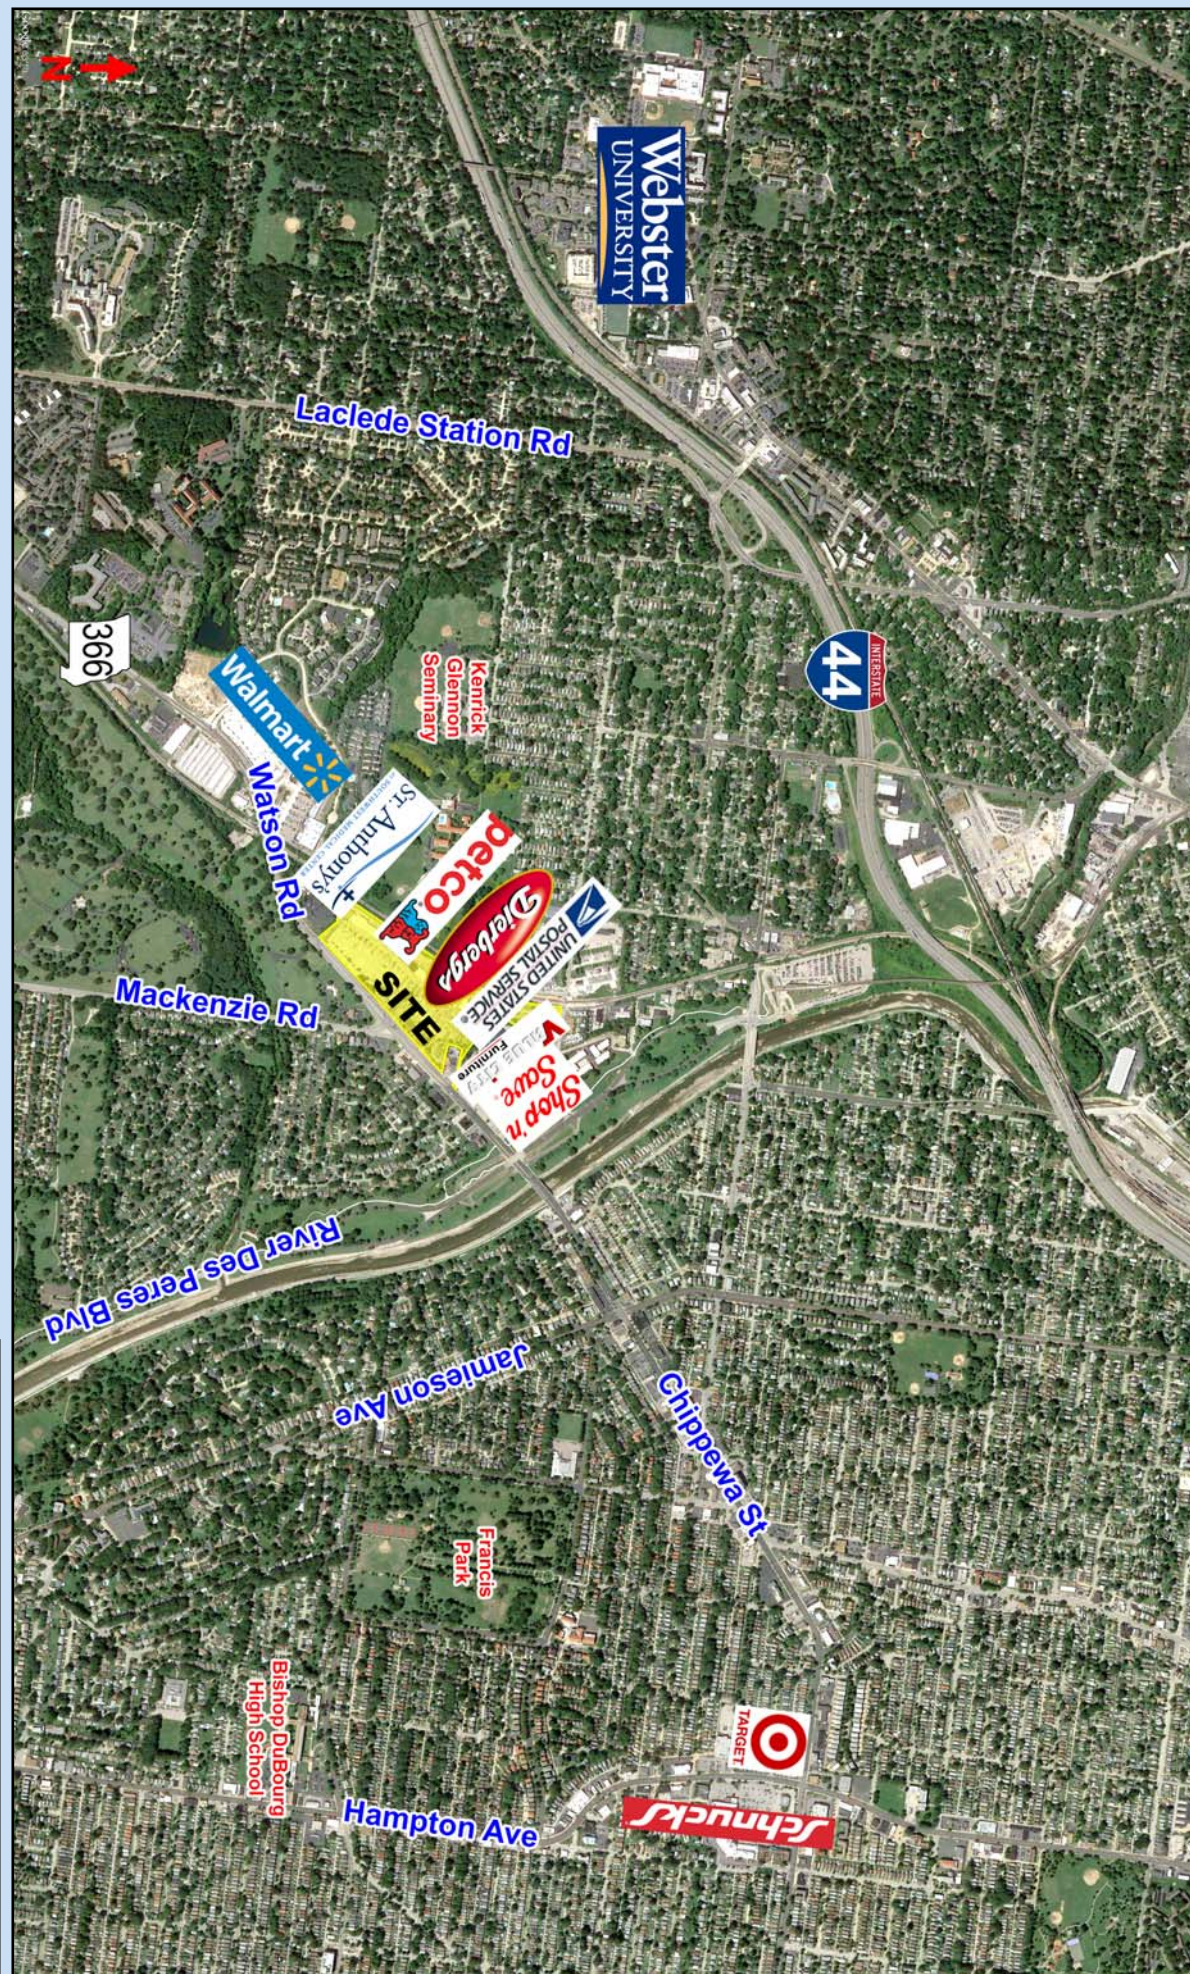

11850 Studt Avenue

P.O. Box 419121

St. Louis, Missouri 63141

Demographics	1-Mile	3-Mile	5-Mile
2017 Population	13,018	139,791	351,738
2017 Households	6,608	66,454	159,262
2017 Average Household Income	\$73,353	\$75,784	\$79,636

- Located in the heart of St. Louis County, Missouri.
- Anchored by Dierbergs, Dressbarn-Petco and US Post Office.
- Traffic Count on Watson Road at Mackenzie Road is approximately 22,500 vehicles per day.

<u>Space</u>	<u>Tenant</u>	<u>Size (sf)</u>	<u>Space</u>	<u>Tenant</u>	<u>Size (sf)</u>	<u>Space</u>	<u>Tenant</u>	<u>Size (sf)</u>
1.	Galanis Eye Center	7,145	8.	Currently Under Negotiation	2,031	15.	Sally Beauty Supply	1,600
2.	Currently Under Negotiation	1,967	9.	Davita Dialysis	5,937	16.	Available	2,320
3.	Currently Under Negotiation	11,207	10.	Available	9,600	17.	Foot Healers	1,800
4.	Currently Under Negotiation	1,200	11.	General Nutrition Center	2,384	18.	H & R Block	2,200
5.	MiMi Nails	1,325	12.	Petco	12,754	19.	PostNet	1,400
6.	Currently Under Negotiation	1,600	13.	Available	7,720	20.	Weight Watchers	1,600
7.	Currently Under Negotiation	1,600	14.	Midwest Dental	1,600	21.	Hallmark Cards & Gifts	6,600
						22.	Fantastic Sams	1,200
						23.	USA Cleaners	1,500
						24.	Great Clips	1,145
						25.	Crown Optical	1,278
						26.	Regional Finance	2,000
						27.	Mackenzie Animal Hospital	1,433
						28.	Donahue Chiropractic	1,440