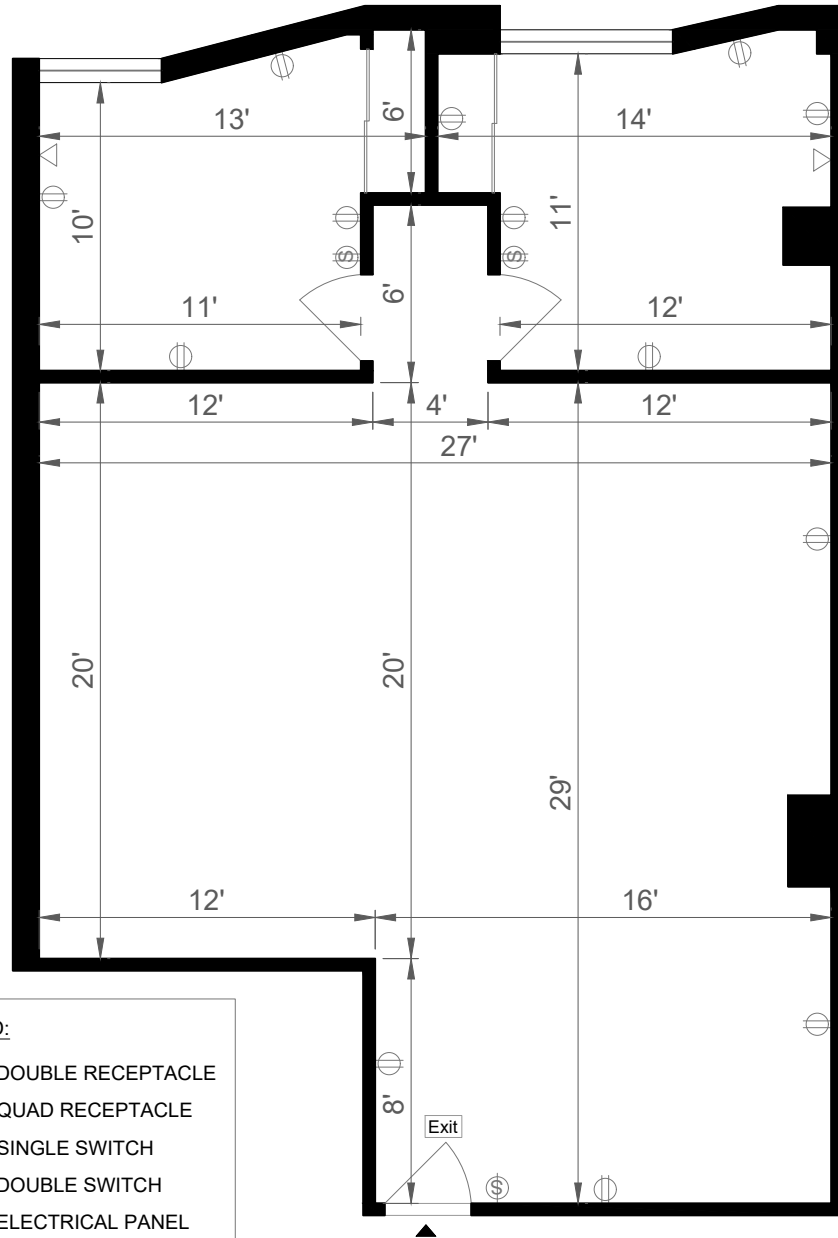

ICON OFFICE BUILDING

1895 TYLER STREET - SUITE 402 | HOLLYWOOD, FL 33020

LEGEND:

- ⊖ DOUBLE RECEPTACLE
- ⊕ QUAD RECEPTACLE
- ⊞ SINGLE SWITCH
- ⊟ DOUBLE SWITCH
- ▬ ELECTRICAL PANEL
- ▽ VOICE RECEPTACLE

1,382 Rentable SF