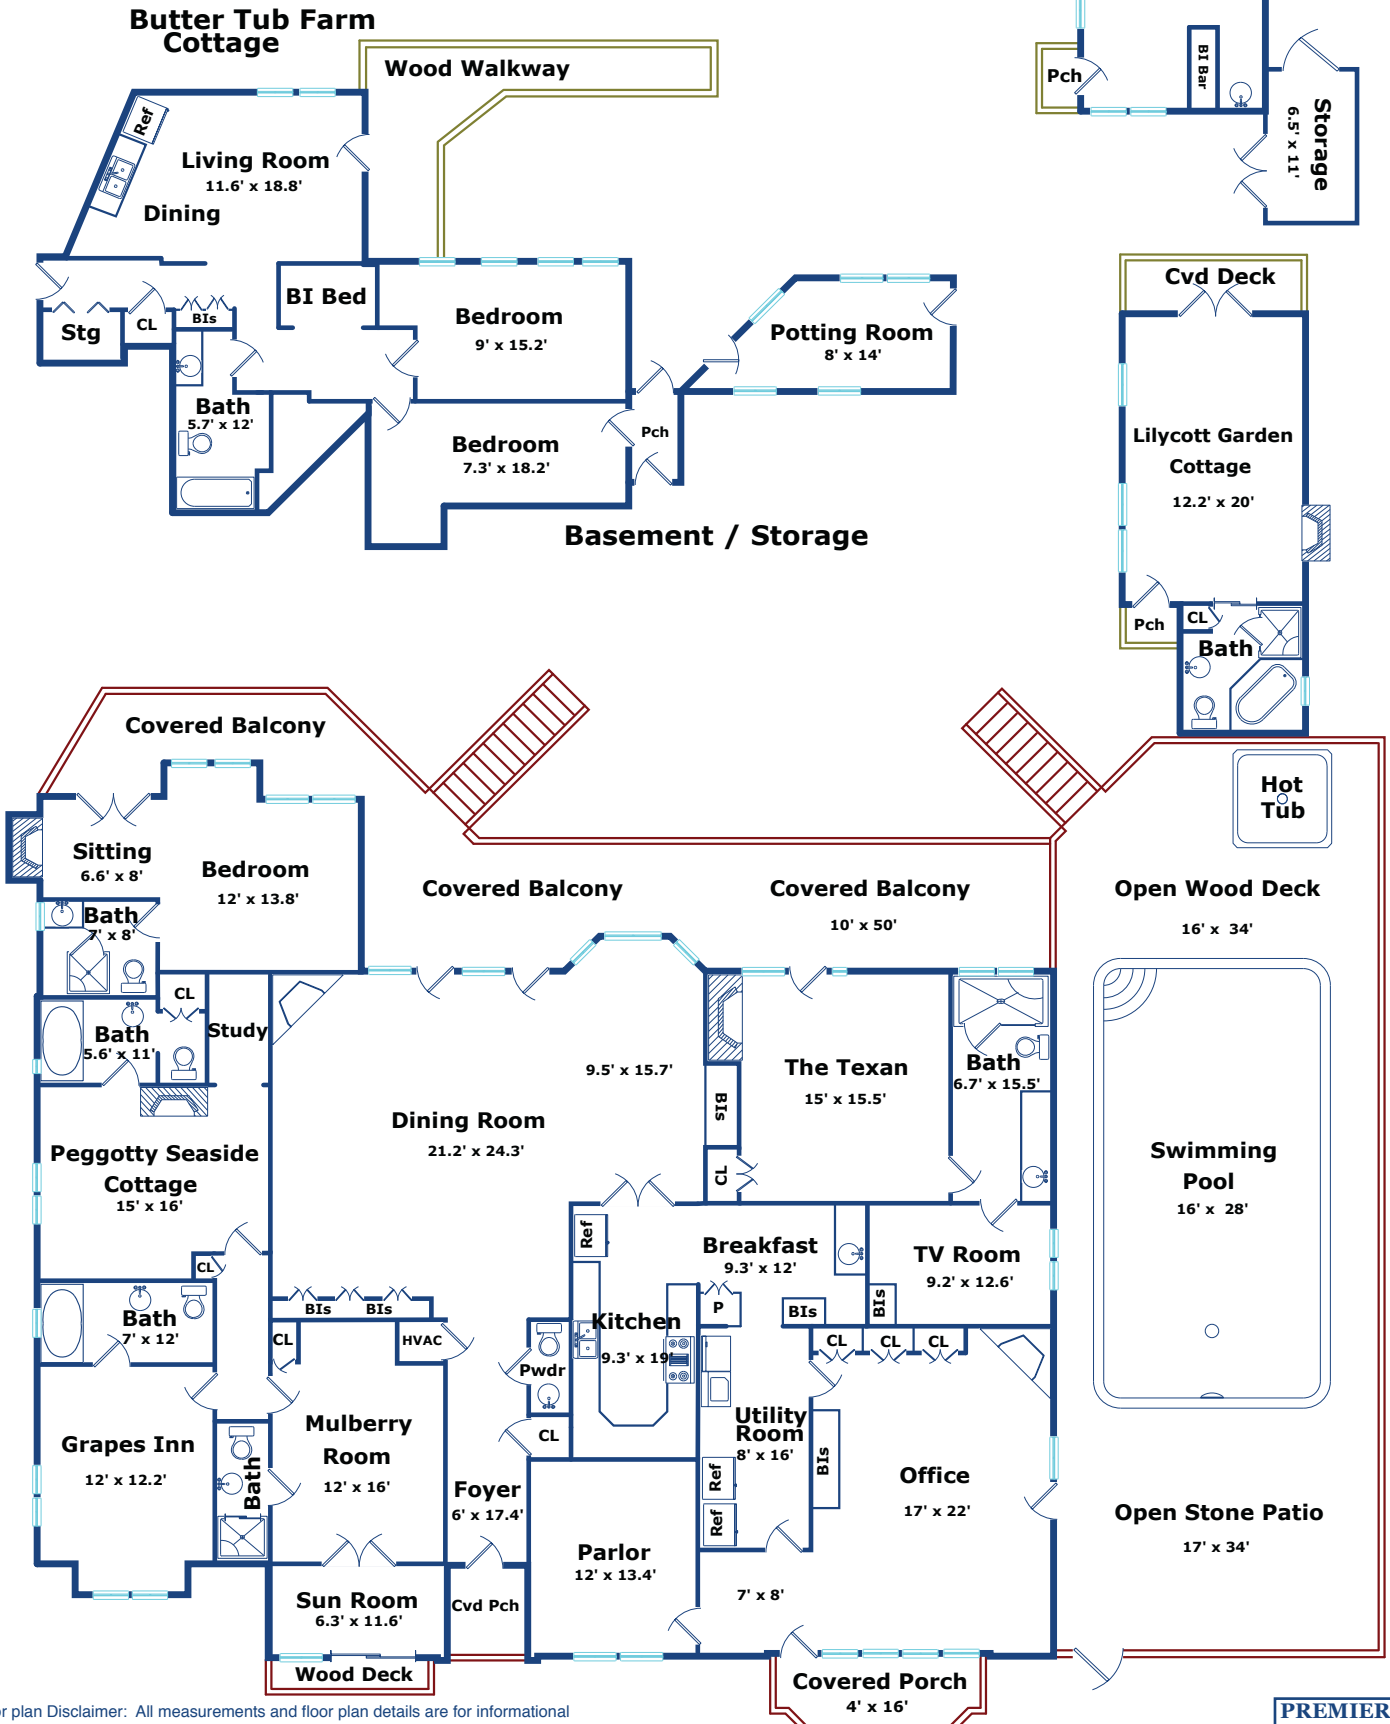

# 1385 Edwards Boulevard New Braunfels, Texas 78132

\* Floor plan Disclaimer: All measurements and floor plan details are for informational purposes only. Premier 360 Tours, Pam Smart & Kathy Walker make no warranties or representations, express or implied, as to the accuracy of this rendering. Independent property size verification is recommended.

Floorplan by