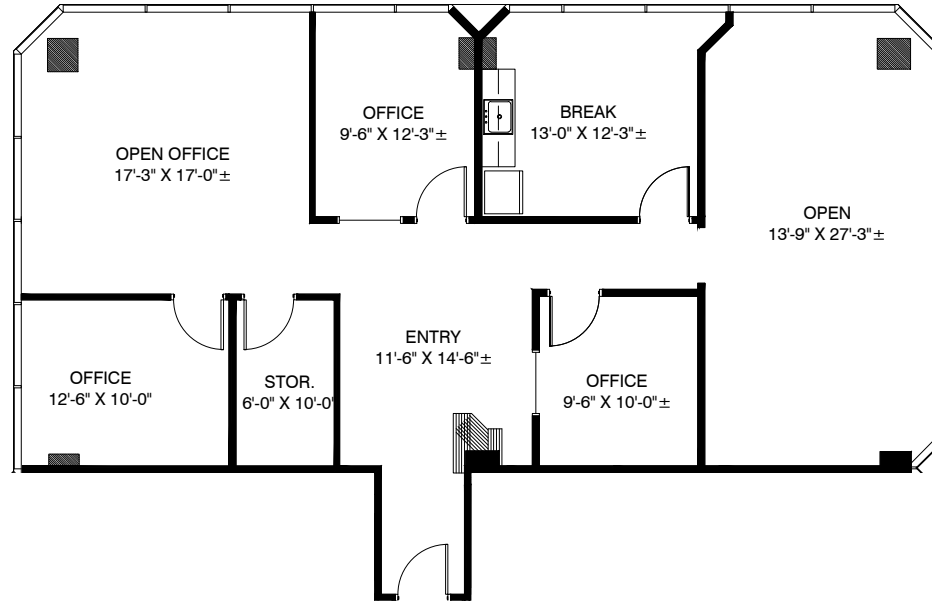

KEYPLAN - 4TH FLOOR

LEASING CONTACT:
COLE MOREANO
cmoreano@txreproperties.com
214-995-1797
JUSTIN SMITH
jsmith@txreproperties.com
214-207-7173

FOREST RIDGE

1600 AIRPORT FREEWAY, BEDFORD, TX 76022

SUITE #409

1,812 RSF

PROJECT NO.: 331-00
DRAWN BY: BH