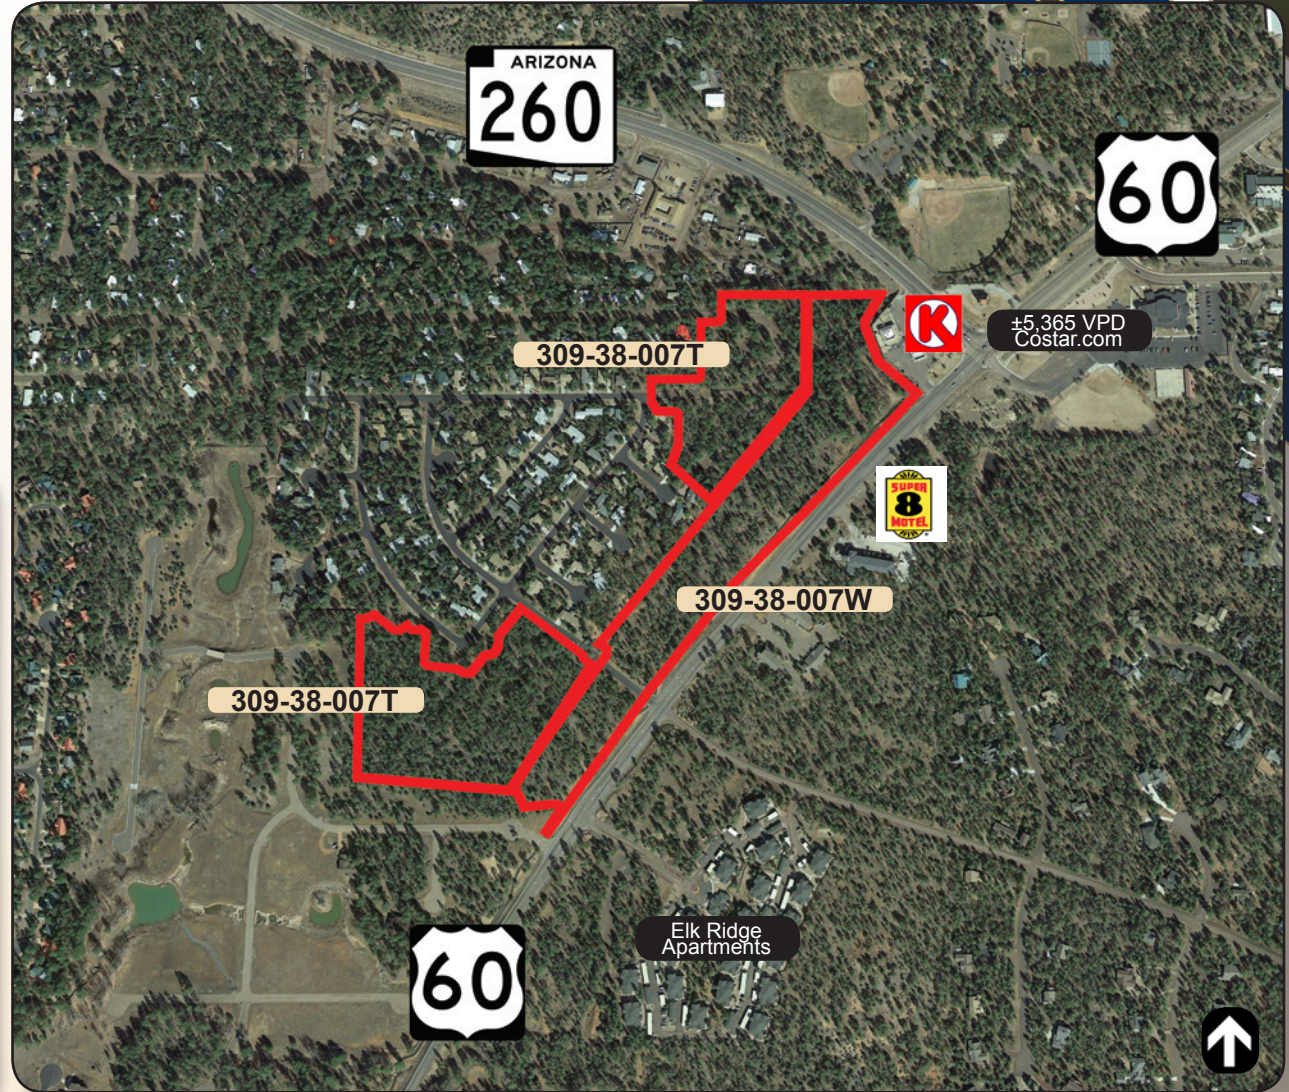

1800 West Deuce of Clubs Show Low, AZ 85901

LAND PARCELS FOR SALE

Property Details:

- Parcel 309-38-007W: ±15.75 Acres
- Parcel 309-38-007T: ±19.79 Acres
- Sale Price: \$1.95 PSF (\$3,018,837)
- Located at US-60 and Highway 260 in Show Low, Arizona
- Zoning: Commercial (Navajo County)
- 534' of Frontage on Deuce of Clubs
- 255' of Frontage on Sierra Pines Trail
- ±5,365 Vehicles Per Day (US-60 and 260)