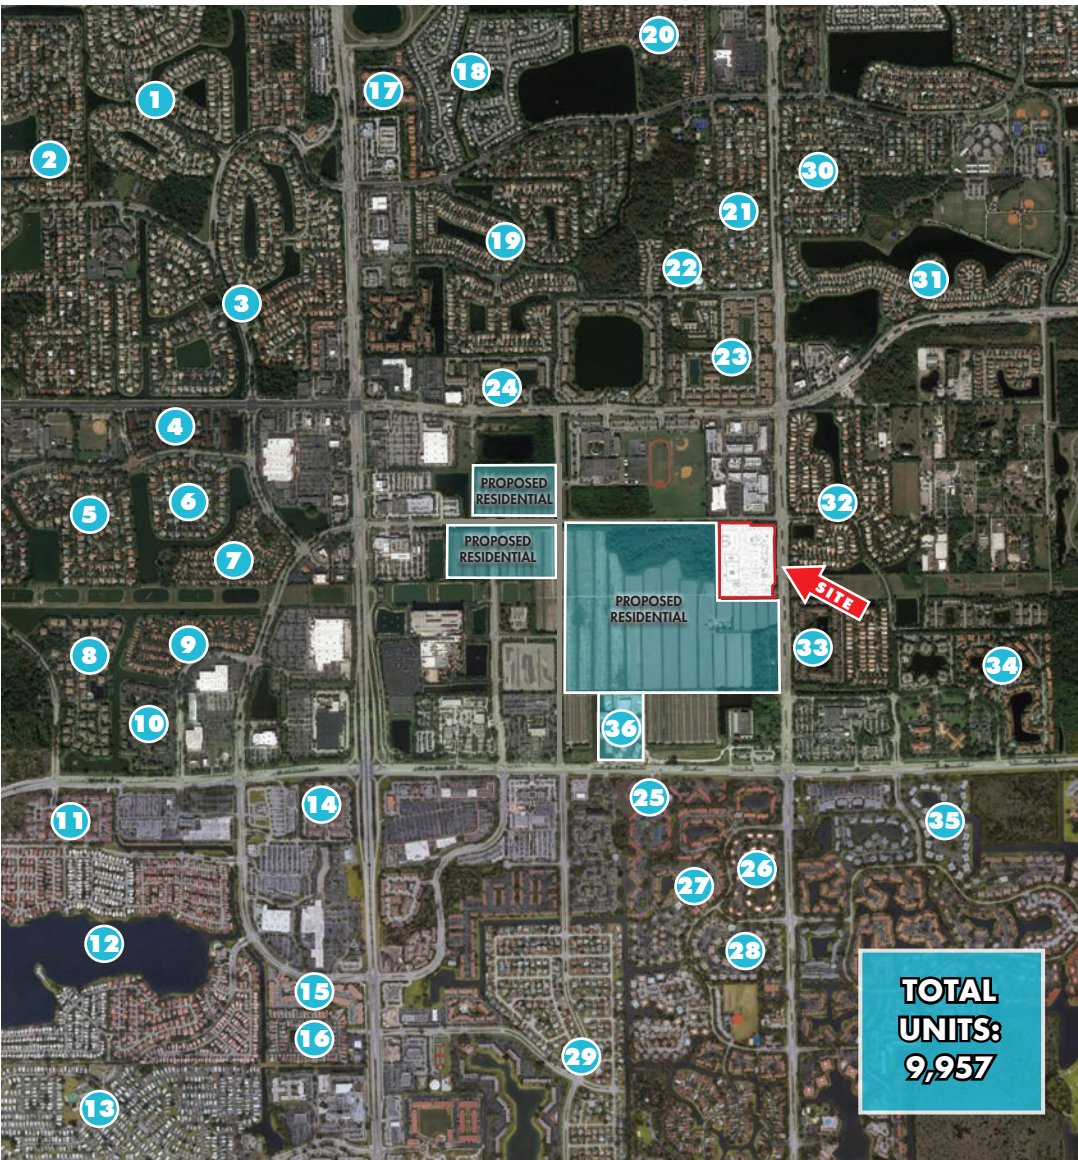

## HIGHLIGHTS

- Proposed specialty grocer anchored center with restaurant pads and multi-tenant outparcel buildings
- Located in the heart of Coconut Creek, off Lyons Road just north of Sample Road
- Over 1,500 residential units coming soon in immediate area
- Adjacent to upscale Promenade at Coconut Creek, an open air lifestyle center. Tenants include:
 

- Conveniently located 3 minutes from the Sawgrass Expressway, just over 1 mile north
- The development trades to the heavy affluent population of Coconut Creek, Parkland and Boca Raton with a combine trade area of over 700,000 full-time residents.

## DEMOGRAPHICS

## RESIDENTIAL (1 MILE)

#	Name:	Units:
1	Grand Reserve	240
2	Oakbrook (Hidden Hammocks)	650
3	Coral Creek	673
4	The Park at Turtle Run Apartments	257
5	Turtle Run Blvd. & NW 65th	109
6	Hidden Lake	65
7	Newport at Turtle Run	118
8	The Grove at Turtle Run	510
9	Harbor Island	105
10	Park Place at Turtle Run	350
11	Cypress Pointe	280
12	Coral Bay	977
13	Coral Cay Plantation	819
14	Poinciana Placa	222
15	Toscana Apartments	240
16	Cape Sable	85
17	Coconut Palm Club	301
18	Somerset At Laurens Turn	230