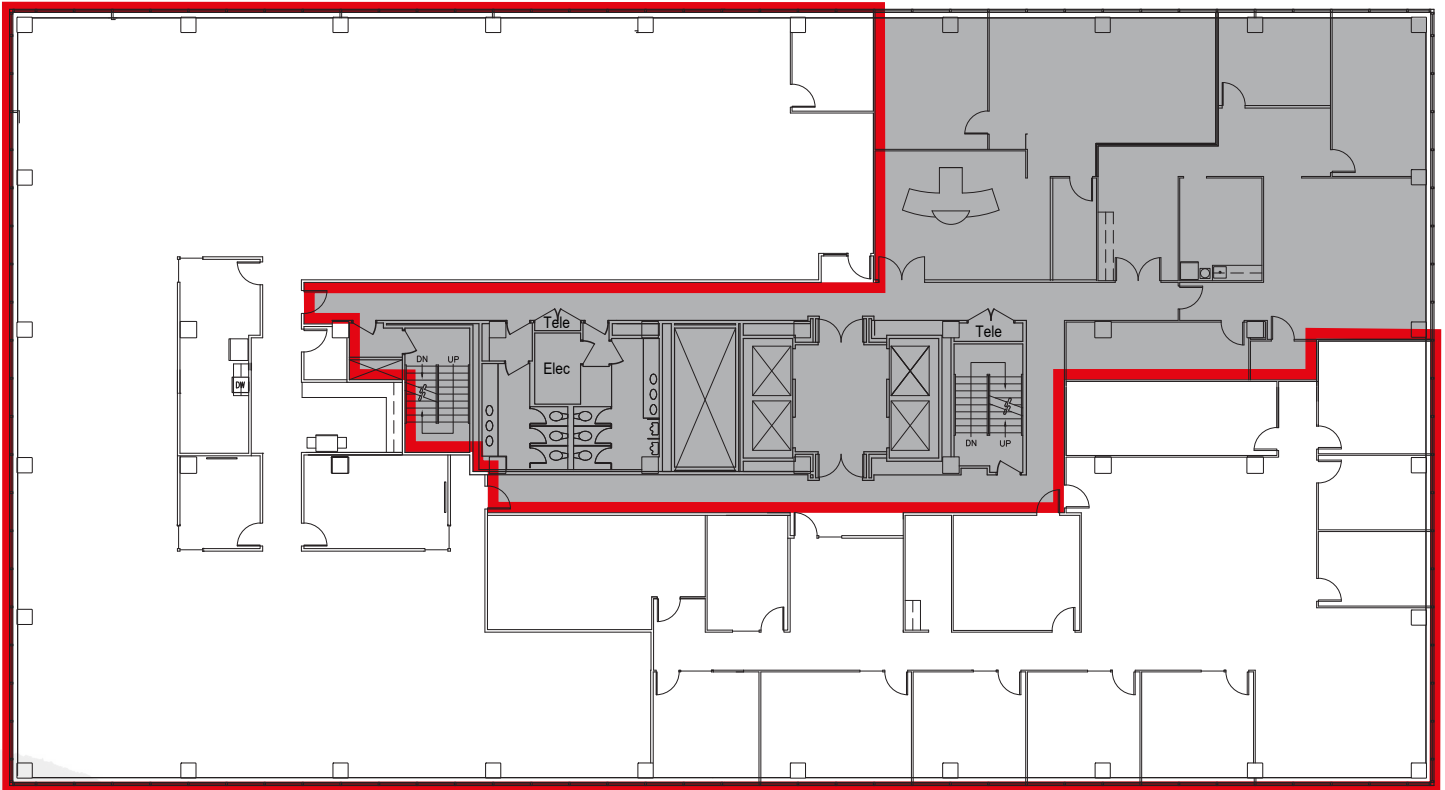

SeaTac Office Center

SOUTH TOWER - SUITE 900-950

15,569 RSF

CONTACT

Cleita Harvey
+1 206 607 1794
cleita.harvey@am.jll.com

Jim Allison
+1 206 607 1787
jim.allison@am.jll.com

Jones Lang LaSalle Brokerage, Inc.
jll.com/seattle