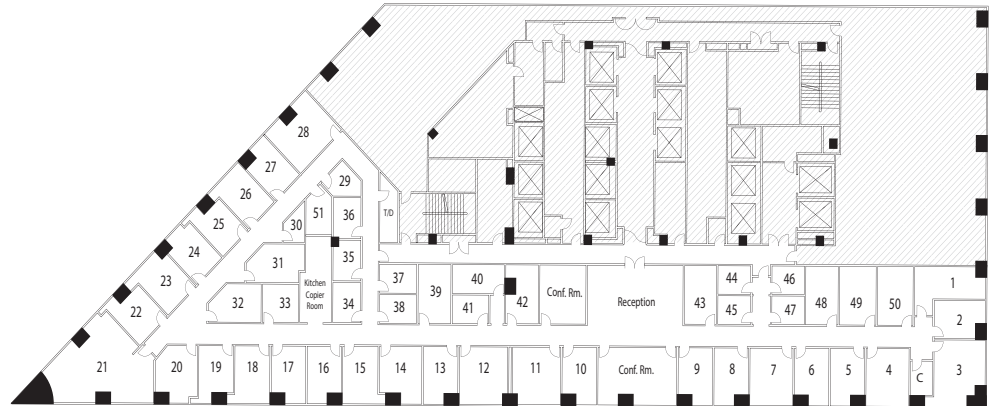

NEARBY AMENITIES

Downtown Los Angeles, California is well-known for its historic architecture, walkable amenities, and central location to critical transportation routes.

Nearby Amenities:

- Angele's Flight
- Broadway Theater District
- Disney Concert Hall
- Grand Central Market
- LA Live – Staples Center, Grammy Museum, Convention Center
- Little Tokyo
- Los Angeles Central Library
- Los Angeles Civic Center
- Pershing Square
- Macy's Plaza (Recently Renovated)
- Museum of Contemporary Art (MOCA)
- The Broad
- Union Station
- University of Southern California

Nearby Transit:

- Freeways – 101, 110, 10, and 5 Freeways
- Rail – Metrolink/Amtrak (Union Station)
- Bus – LA Metro
- Other – Lime and Bird