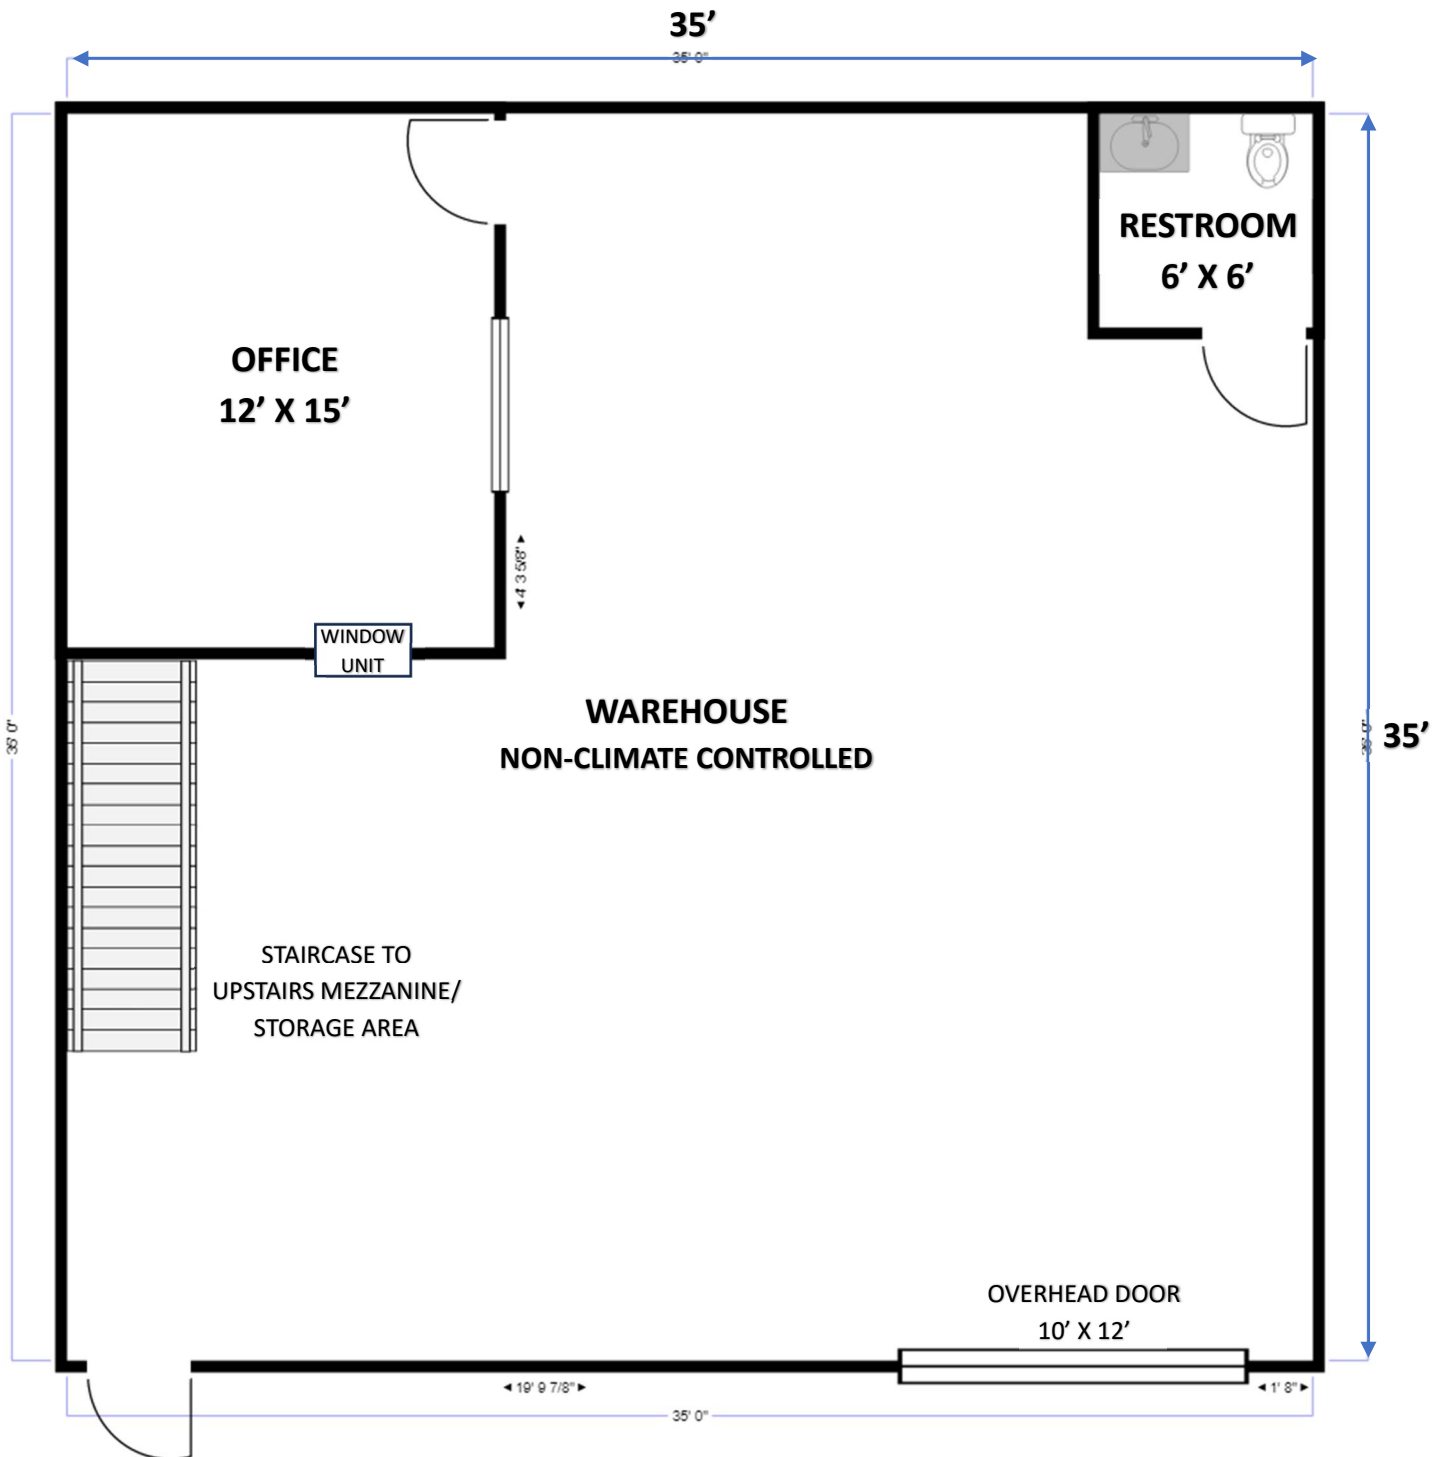

# KAREN PLAZA

2810 Louetta Rd., Warehouse Suite 14 Spring, Texas 77388  
(approximately 1,225 SF)

ALL MEASUREMENTS ARE APPROXIMATE