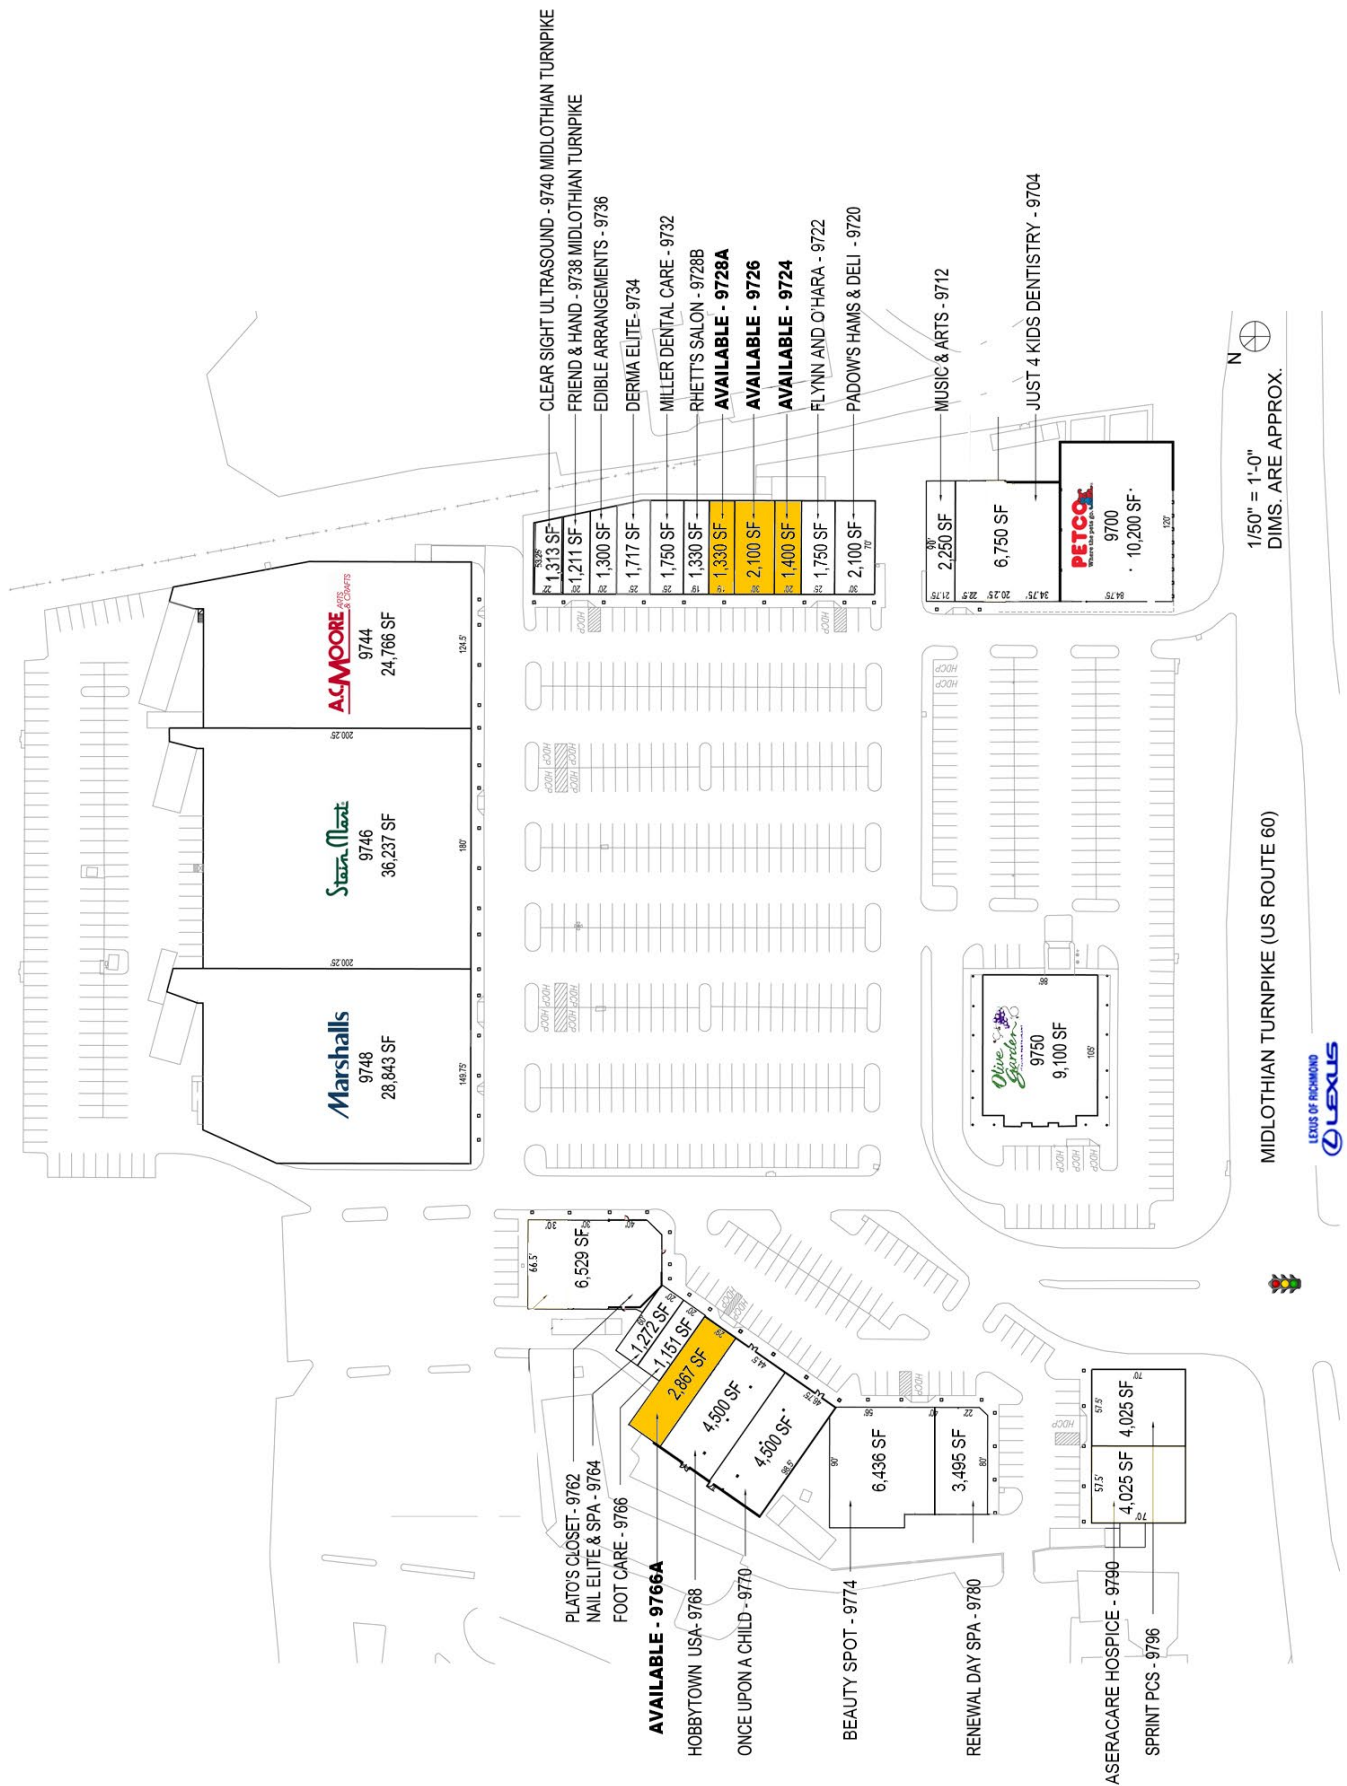

Stein Mart Festival

9700-9790 Midlothian Turnpike | Midlothian, VA 23235

- Space Available from 1,330 SF - 4,830 SF
- 182,759 sq ft shopping center anchored by Marshalls, Stein Mart, A.C. Moore Arts & Crafts, PETCO, and Olive Garden.
- Excellent location on Midlothian Turnpike, across the street from Lexus of Richmond, between Powhite Parkway and Huguenot Road.
- 1.7 miles east of Chesterfield Towne Center

Stein Mart Festival

9700-9790 Midlothian Turnpike | Midlothian, VA 23235

1/50" = 1'-0"
DIMS. ARE APPROX.

MIDLOTHIAN TURNPIKE (US ROUTE 60)