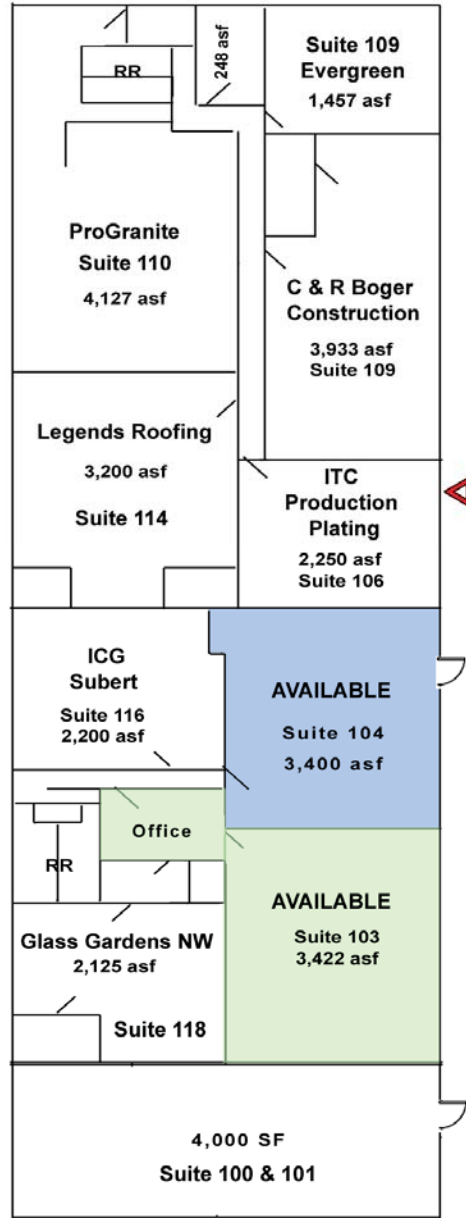

FOR LEASE

HERS Industrial Park

Mukilteo, Washington

HERS Industrial Park Building 5

Parking