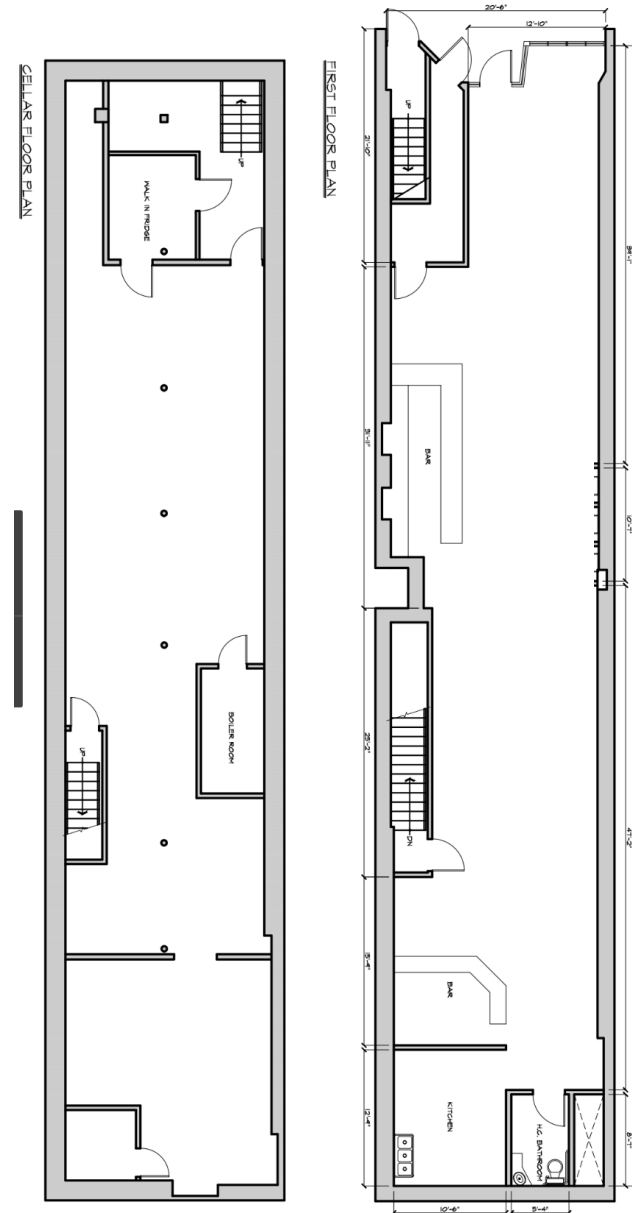

155 RIVINGTON STREET

BETWEEN SUFFOLK & CLINTON STREET | LOWER EAST SIDE

SIZE

Ground Floor   **2,200 SF**
+ Full Basement

FRONTAGE

22'

CEILING HEIGHT

12'

POSSESSION

Immediate

ASKING RENT

Upon Request

TRANSPORTATION

COMMENTS

- Beautiful hardwood floors
- Steps from the J,M,Z,F Train
- One of the most heavily foot-trafficked blocks in L.E.S
- Extra large window display
- Across from new luxury apartment building
- Walk-in Freezer

NEIGHBOR TENANTS

Verizon • Holiday Inn • Boost Mobile • Burger King
• Donny Brook • Ginger and Lemongrass • Clinton
Street Bakery • Pig and Khoa • Ivan Ramen • Blue
Bottle Coffee • Yopprai • Spreadhouse