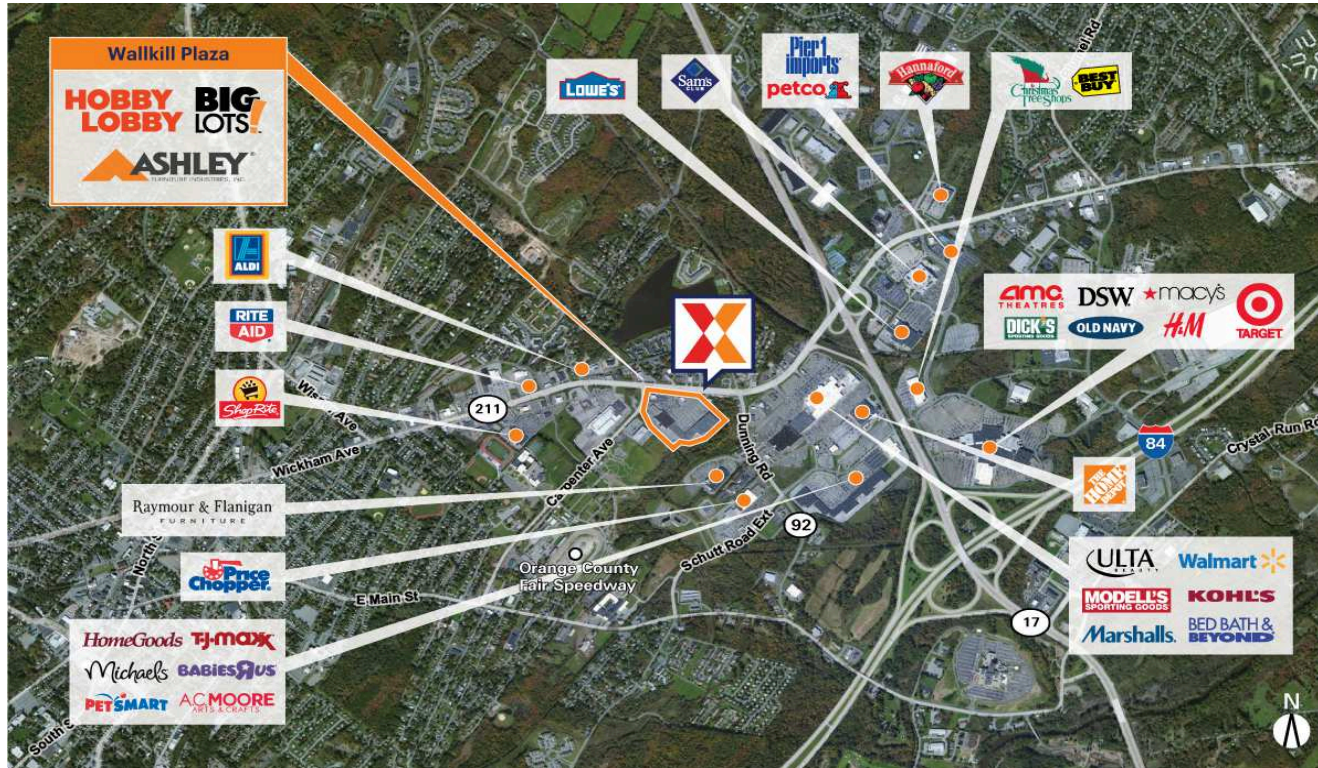

Walkill Plaza

Poughkeepsie-Newburgh-Middletown, NY

41.4557, -74.3874

400 Route 211 East & Carpenter Ave | Middletown, NY 10940

Center Size: 209,910 SF

Demographics	3 Mile	5 Mile	10 Mile
	47,213	65,069	127,442
	16,984	23,447	44,520
	\$77,212	\$82,128	\$92,281

Strong lineup of national retailers including Big Lots, Hobby Lobby, Ashley Furniture, WingStop (coming soon), Boston Market, and Texas Roadhouse

Retail shipping center located in Orange County, one of the fastest growing counties in the state, on Rte 211 in regional Middletown, NY with visibility from 31,000+ VPD and easy access to I-84

Center benefits from a booming healthcare industry in Middletown, with close proximity to two large medical facilities: Orange Regional Medical Center and Crystal Run Healthcare

Surrounded by a trade area that is home to 4 top rated colleges and universities with a combined enrollment of 16,000+ students

Close proximity to Galleria at Crystal Run, anchored by Macy's, JCPenney, Sears, Target & Dick's Sporting Goods

Walkill Plaza

Poughkeepsie-Newburgh-Middletown, NY

41.4557, -74.3874

400 Route 211 East & Carpenter Ave | Middletown, NY 10940