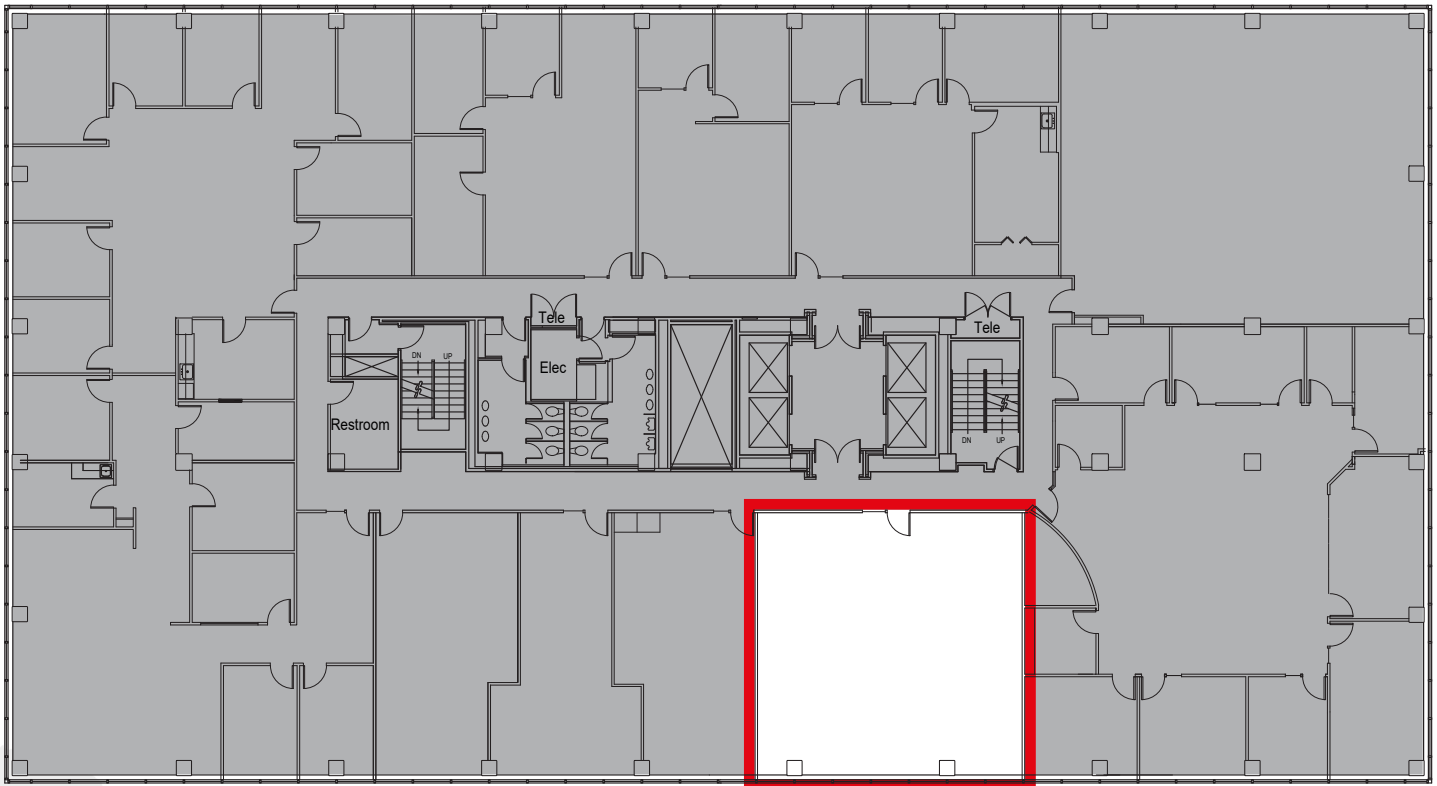

# SeaTac Office Center

## SOUTH TOWER - SUITE 404

1,498 RSF