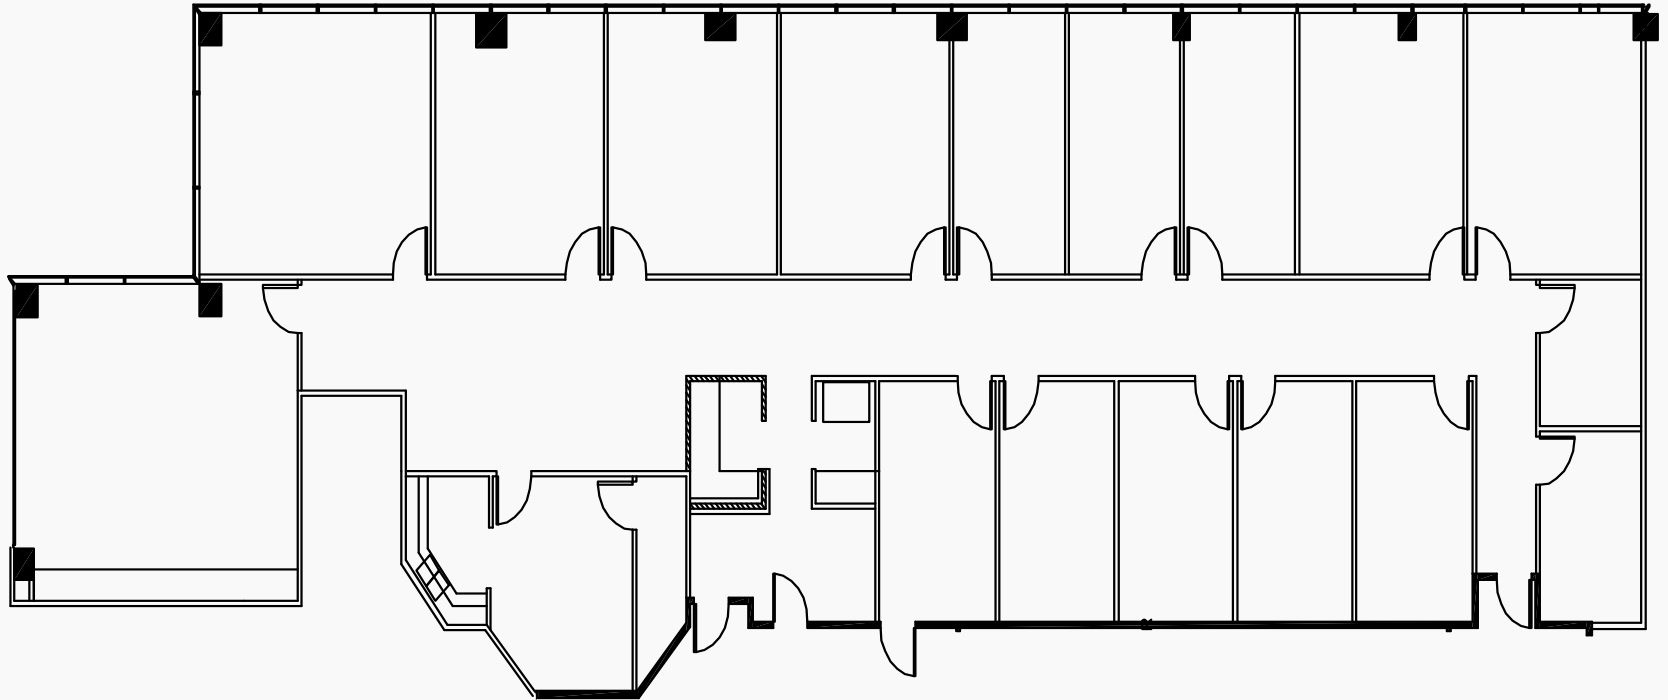

NOT AVAILABLE

FLOOR PLANS

9 2 7 5
SKY PARK CT

Hypothetical

Suite	450
Size	13,435 sf
Available	Now
Asking rate	\$2.65 FSG

Suite features reception, conference room, 8 private offices, wet bar and open area.

□ NOT AVAILABLE

FLOOR PLANS

9 3 2 5
SKY PARK CT

Suite 300
Size 5,811 sf
Available Now
Asking rate \$2.65 FSG

Suite features conference room,
14 private offices, kitchenette,
and storage room.

NOT AVAILABLE