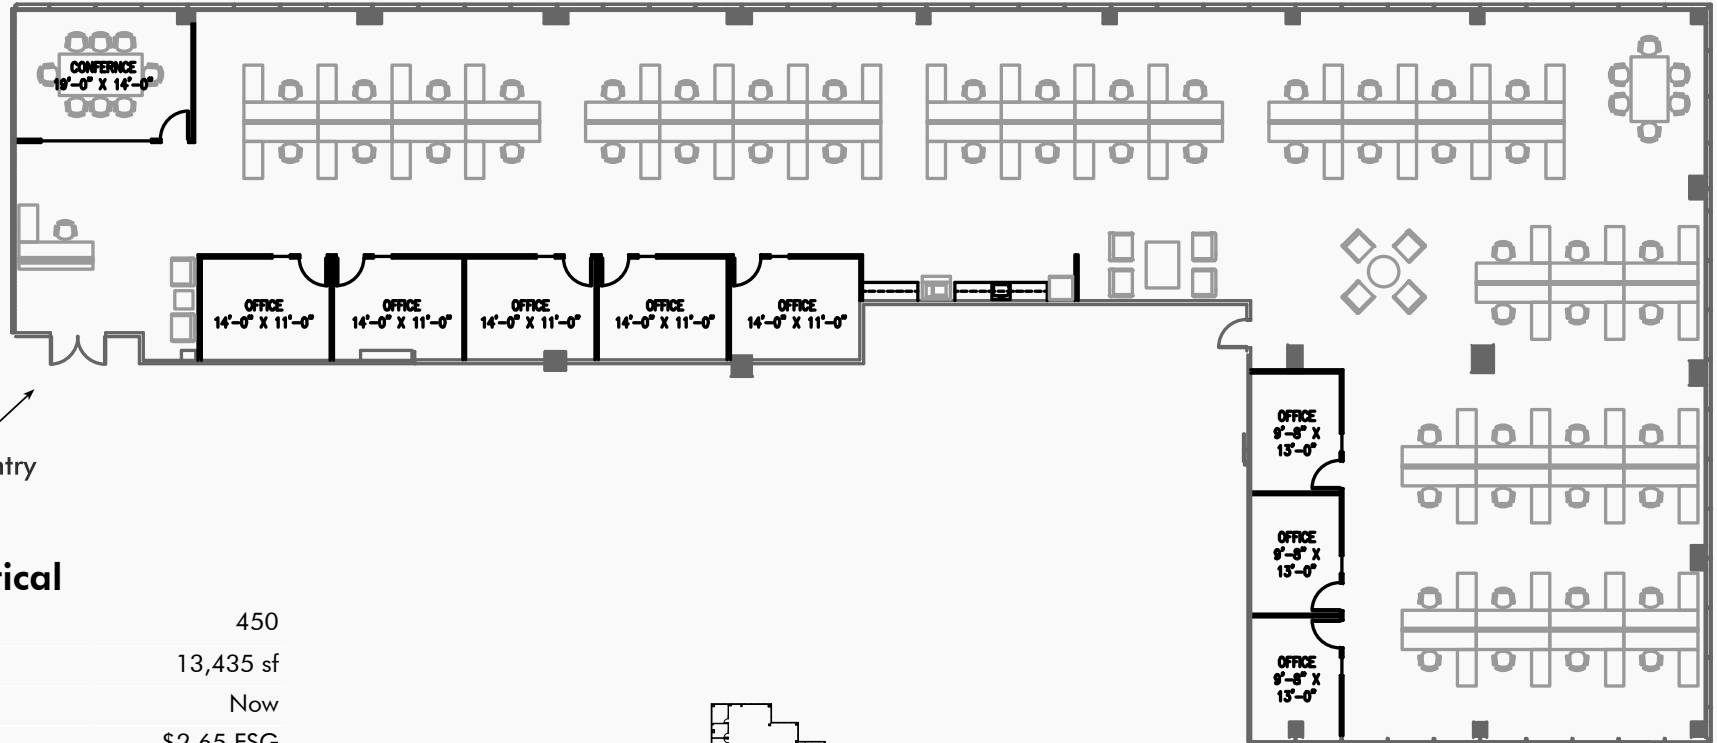

□ NOT AVAILABLE

FLOOR PLANS

9 2 7 5
SKY PARK CT

As-Built

Suite	450
Size	13,435 sf
Available	Now
Asking rate	\$2.65 FSG

Suite features reception, storage room, conference room, work room and open area and 4 private offices.

NOT AVAILABLE

FLOOR PLANS

9 2 7 5
SKY PARK CT

Hypothetical

Suite	450
Size	13,435 sf
Available	Now
Asking rate	\$2.65 FSG

Suite features reception, conference room, 8 private offices, wet bar and open area.