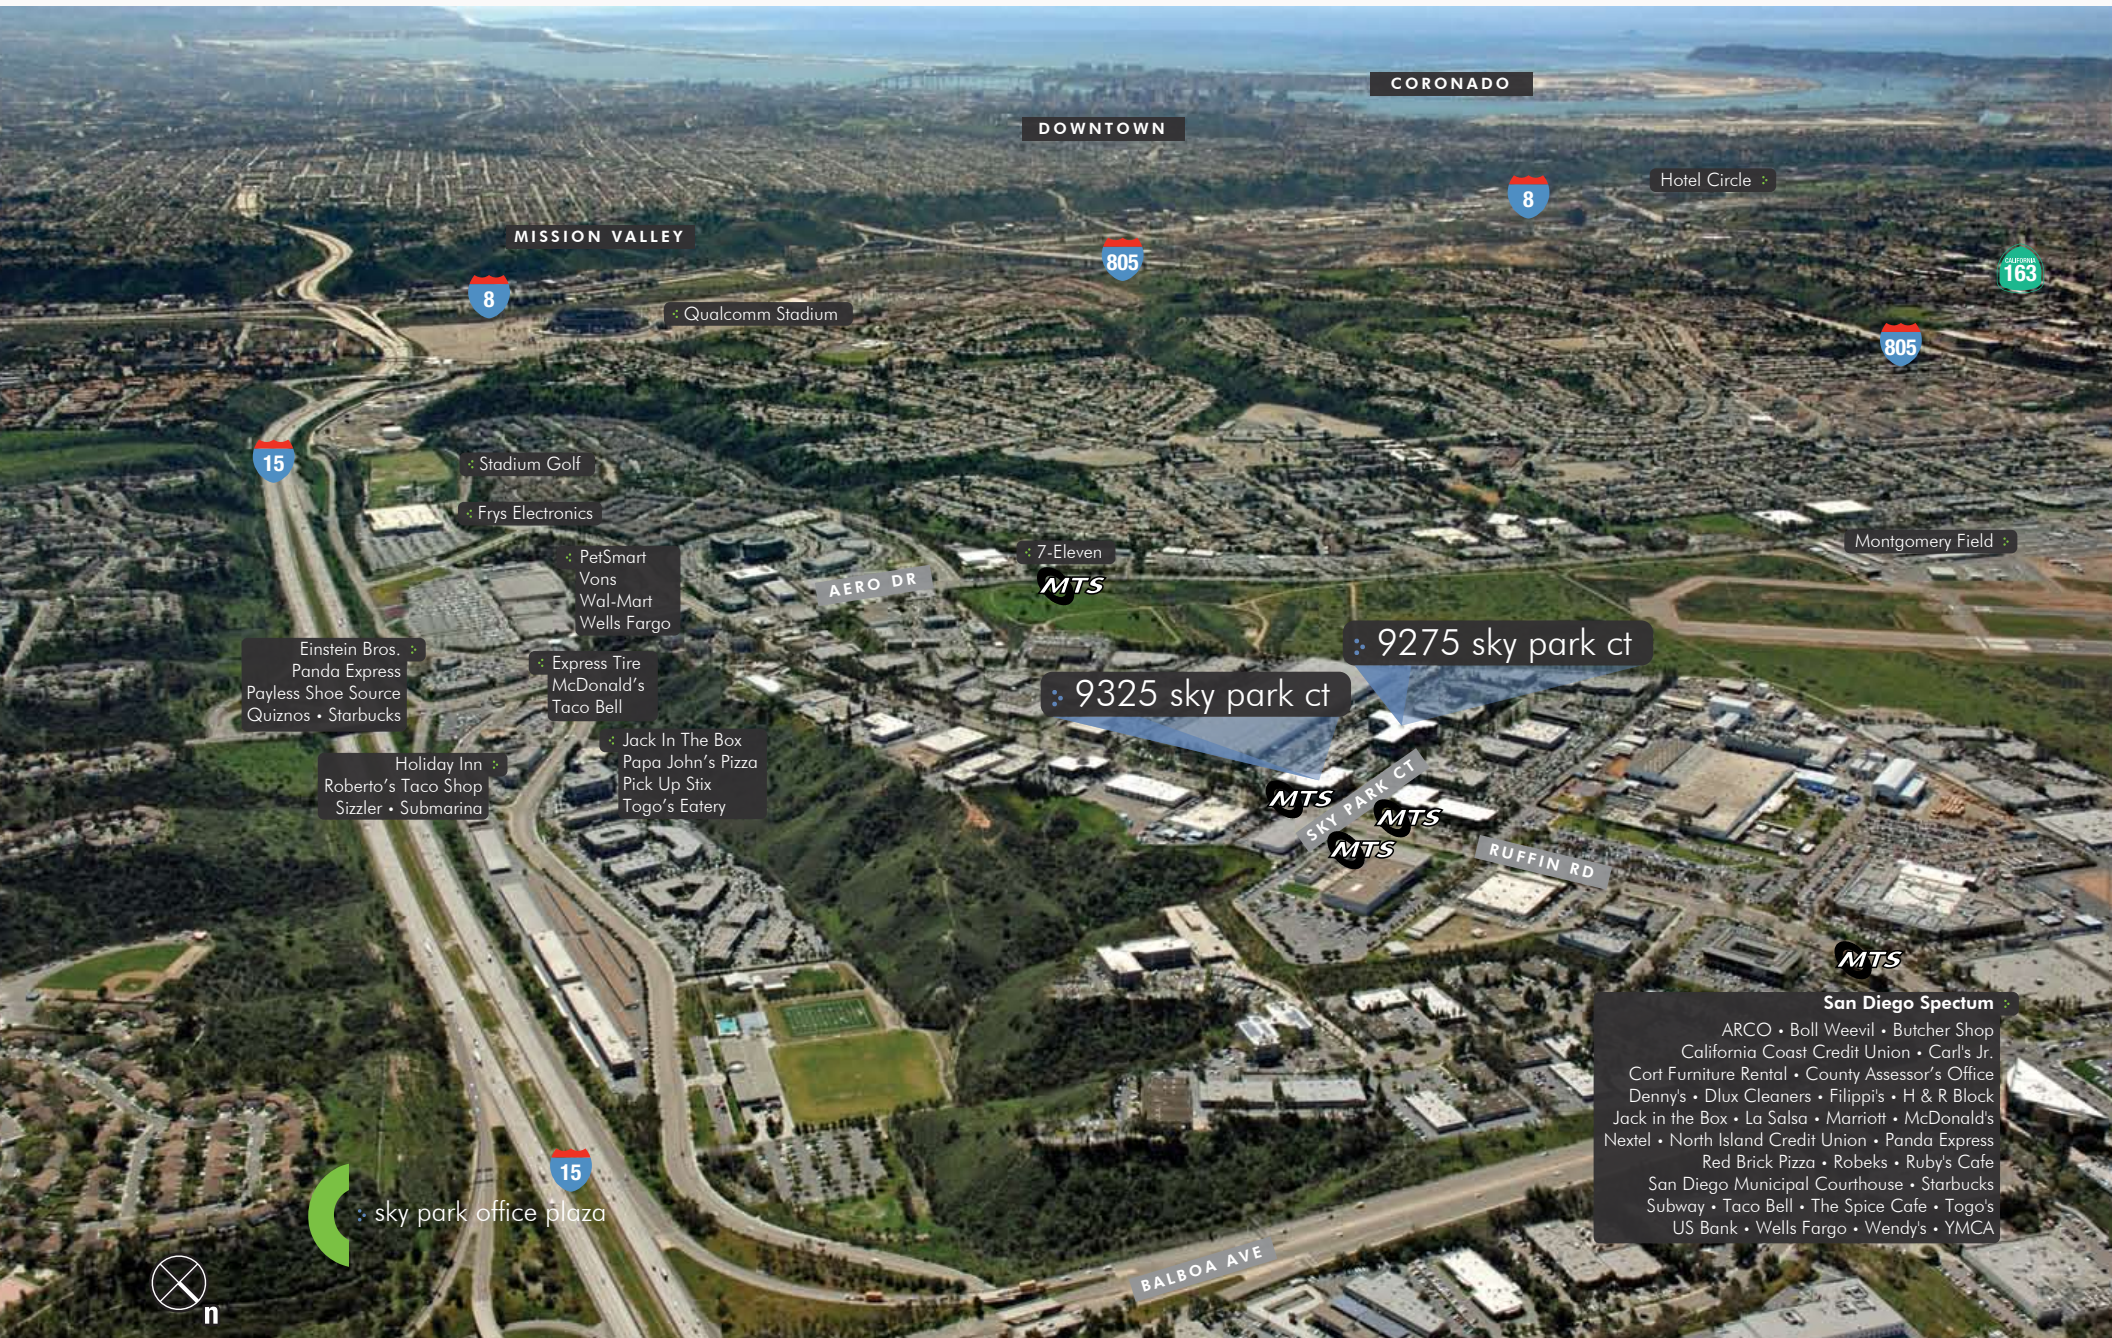

AMENITIES | MAP

MISSION VALLEY

DOWNTOWN

CORONADO

15

8

805

8

805

163

Einstein Bros.
Panda Express
Payless Shoe Source
Quiznos • Starbucks

Stadium Golf
Frys Electronics

PetSmart
Vons
Wal-Mart
Wells Fargo

Express Tire
McDonald's
Taco Bell

Holiday Inn
Roberto's Taco Shop
Sizzler • Submarina

Jack In The Box
Papa John's Pizza
Pick Up Stix
Togo's Eatery

AERO DR

7-Eleven

MTS

9275 sky park ct

9325 sky park ct

MTS

SKY PARK CT

MTS

MTS

RUFFIN RD

MTS

sky park office plaza

15

BALBOA AVE

1. **San Diego Spectrum**
2. ARCO • Ball Weevil • Butcher Shop
   - California Coast Credit Union • Carl's Jr.
   - Cort Furniture Rental • County Assessor's Office
   - Denny's • Dlux Cleaners • Filippi's • H & R Block
   - Jack in the Box • La Salsa • Marriott • McDonald's
   - Nextel • North Island Credit Union • Panda Express
   - Red Brick Pizza • Robeks • Ruby's Cafe
   - San Diego Municipal Courthouse • Starbucks
   - Subway • Taco Bell • The Spice Cafe • Togo's
   - US Bank • Wells Fargo • Wendy's • YMCA