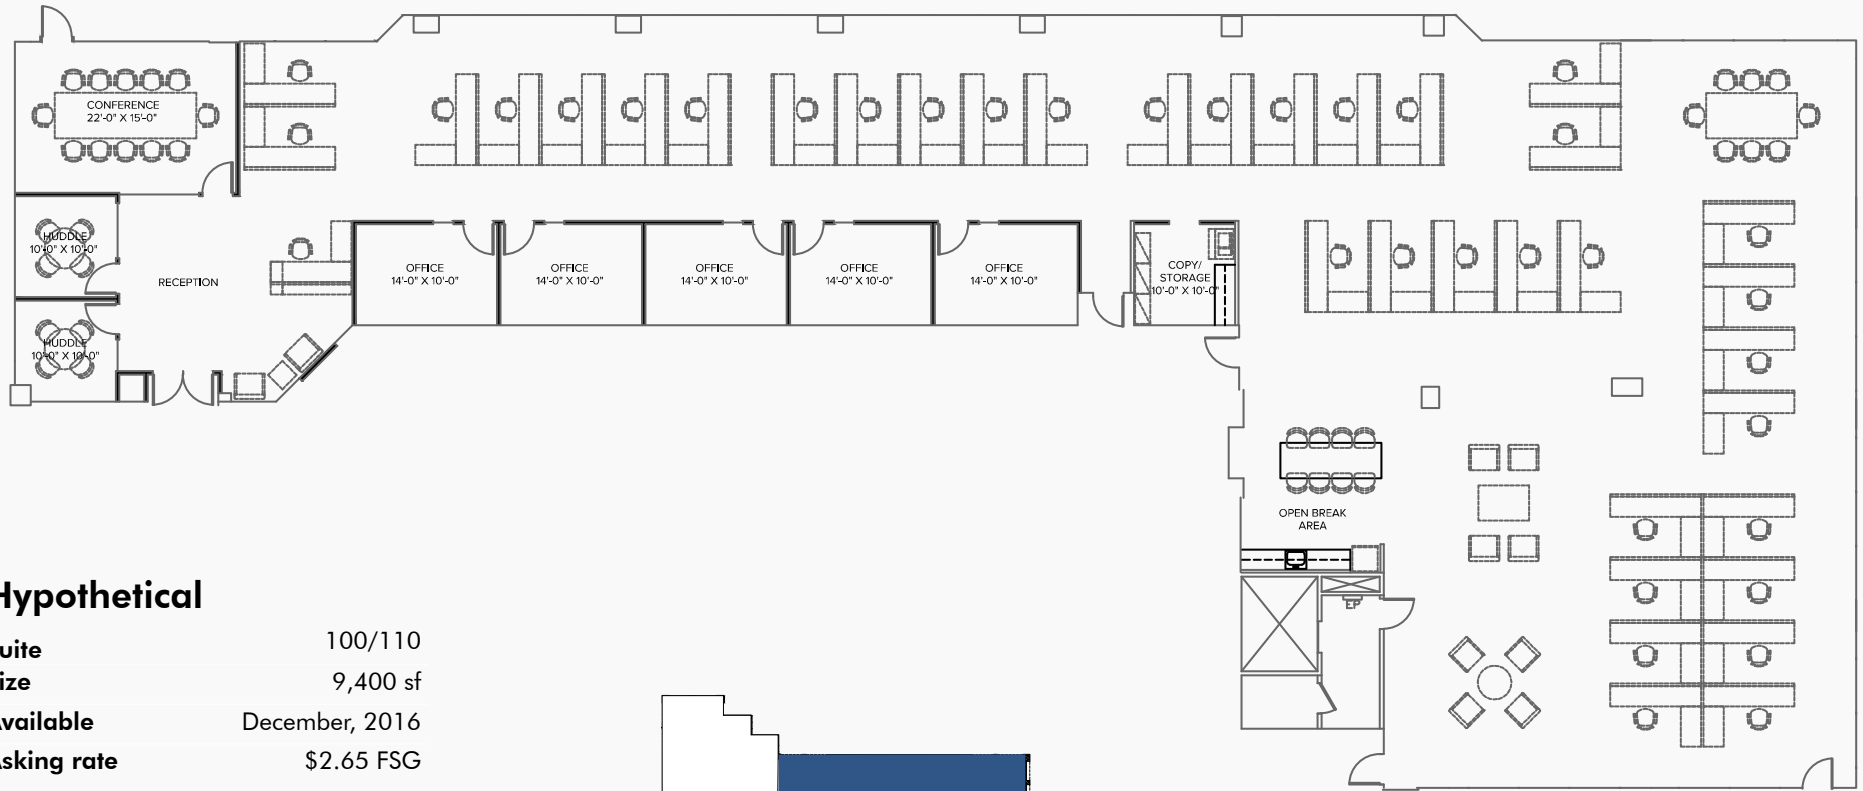

PROPERTY | LOCATOR MAP & PHOTOS

FLOOR PLANS

9 2 7 5 SKY PARK CT

Suite	160
Size	1,011 sf
Available	60 Days
Asking rate	\$2.65 FSG

Suite features private single-door entry into large open work area & 2 offices.

Suite Entry

□ NOT AVAILABLE

FLOOR PLANS

9 2 7 5 SKY PARK CT

As-Built

Suite	100/110
Size	9,400 sf
Available	December, 2016
Asking rate	\$2.65 FSG

Suite features reception, break room/kitchenette, storage room, copy room, 19 private offices, conference and 2 separate large open areas.

□ NOT AVAILABLE

FLOOR PLANS

9 2 7 5
SKY PARK CT

Hypothetical

Suite	100/110
Size	9,400 sf
Available	December, 2016
Asking rate	\$2.65 FSG

Suite features reception, storage, room/copy room, 5 private offices, conference room, 2 huddle rooms, open area and open break area.