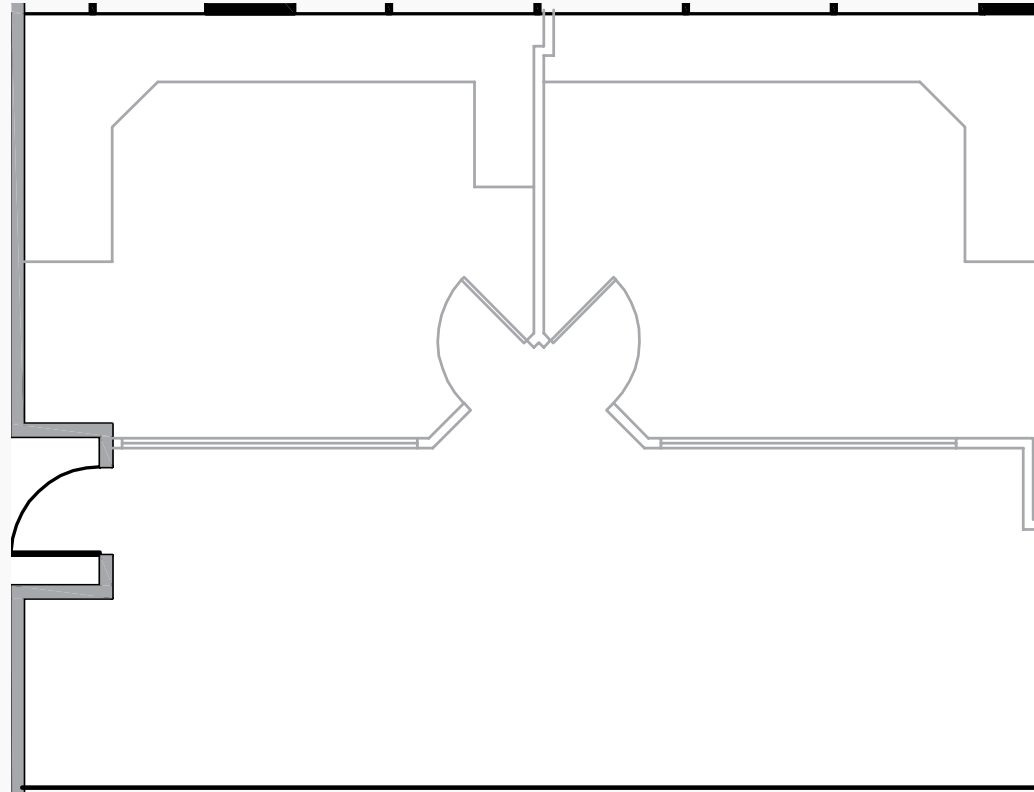

PROPERTY | LOCATOR MAP & PHOTOS

FLOOR PLANS

9 2 7 5 SKY PARK CT

Suite	160
Size	1,011 sf
Available	60 Days
Asking rate	\$2.65 FSG

Suite features private single-door entry into large open work area & 2 offices.

Suite Entry

□ NOT AVAILABLE

FLOOR PLANS

9 2 7 5 SKY PARK CT

As-Built

Suite	100/110
Size	9,400 sf
Available	December, 2016
Asking rate	\$2.65 FSG

Suite features reception, break room/kitchenette, storage room, copy room, 19 private offices, conference and 2 separate large open areas.