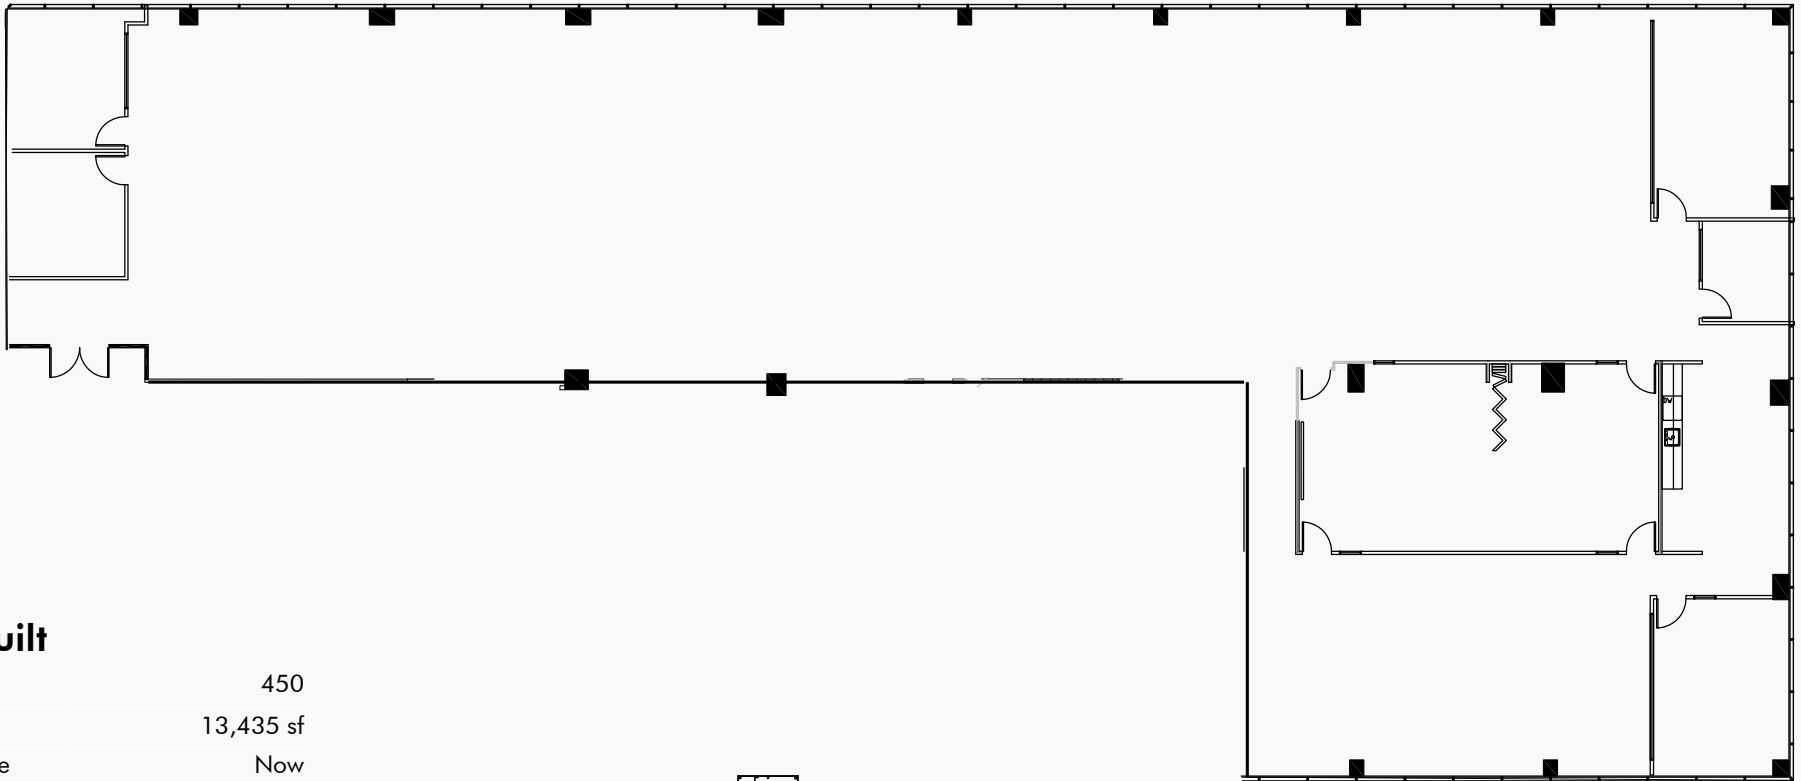

□ NOT AVAILABLE

FLOOR PLANS

9 2 7 5
SKY PARK CT

Hypothetical

Suite	100/110
Size	9,400 sf
Available	December, 2016
Asking rate	\$2.65 FSG

Suite features reception, storage, room/copy room, 5 private offices, conference room, 2 huddle rooms, open area and open break area.

□ NOT AVAILABLE

FLOOR PLANS

9 2 7 5
SKY PARK CT

As-Built

Suite	450
Size	13,435 sf
Available	Now
Asking rate	\$2.65 FSG

Suite features reception, storage room, conference room, work room and open area and 4 private offices.