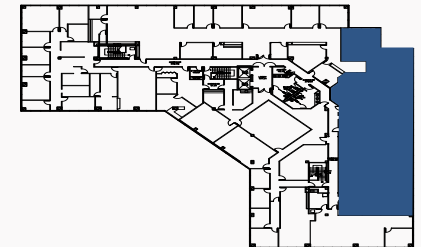

NOT AVAILABLE

FLOOR PLANS

9 2 7 5
SKY PARK CT

Hypothetical

Suite	450
Size	13,435 sf
Available	Now
Asking rate	\$2.65 FSG

Suite features reception, conference room, 8 private offices, wet bar and open area.

□ NOT AVAILABLE

FLOOR PLANS

9 3 2 5
SKY PARK CT

Suite 300
Size 5,811 sf
Available Now
Asking rate \$2.65 FSG

Suite features conference room,
14 private offices, kitchenette,
and storage room.

NOT AVAILABLE