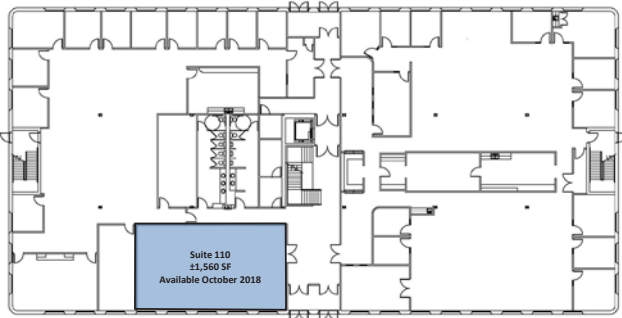

±1,560 - 1,860 SF AVAILABLE

OFFICE FOR LEASE