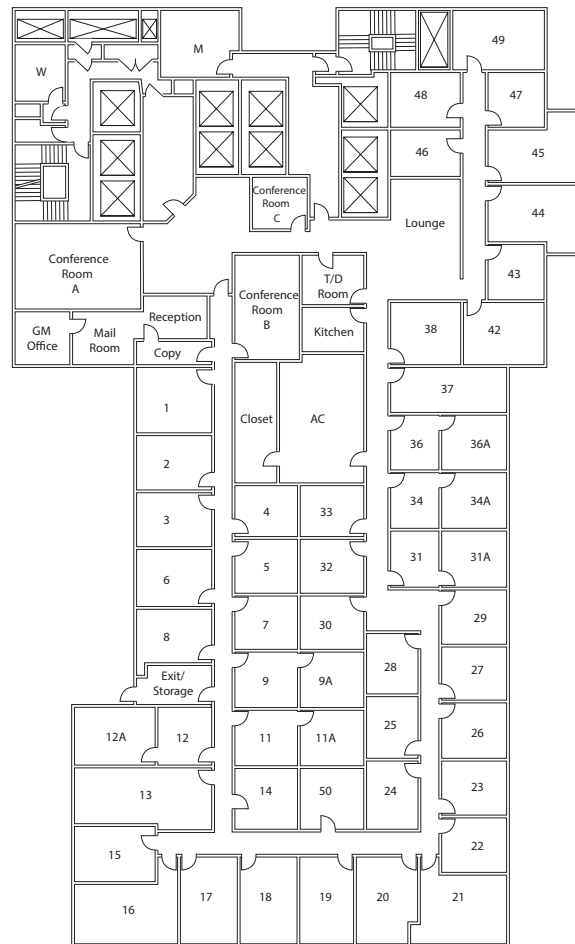

Midtown Manhattan

521 5th Avenue, 17th Floor, New York, NY 10175

PREMIER AMENITIES

Our private suites can be easily customized to fit your desired aesthetic and brand.

- Private Offices
- Team Rooms
- High Speed Internet
- Telephone Answering
- Mail Collection
- Equipped Kitchen
- Day Offices
- Meeting Rooms
- Daily Janitorial
- Furnished or Unfurnished

PREMIER DIFFERENCE

We've been perfecting the professional workspace for over 17 years.

- Highly-Professional Atmosphere
- On-Site Manager & Support Staff
- Scalable Solutions for Individuals and Teams
- On-Site Billing
- 90+ Locations Nationwide

NEARBY AMENITIES

521 5th Avenue is well-positioned in the heart of Midtown Manhattan. Clients enjoy immediate access to the best restaurants, hotels, and shopping as well as New York City subway lines and Metro North.

Nearby Amenities:

- Bryant Park
- Equinox Fitness, Blink Fitness
- Grand Central Station
- Museum of Modern Art (MOMA)
- New Amsterdam Theatre
- New York Public Library
- Playstation Theater
- Radio City Music Hall
- Rockefeller Center
- United Nations Headquarters

Nearby Transit:

- Road / Highways – Close to FDR and west side highways
- Port Authority bus stop
- Subway / Rail – Close to all major MTA subway lines: Grand Central station, Penn Station, LIRR
- Other – Citibike access in front of building