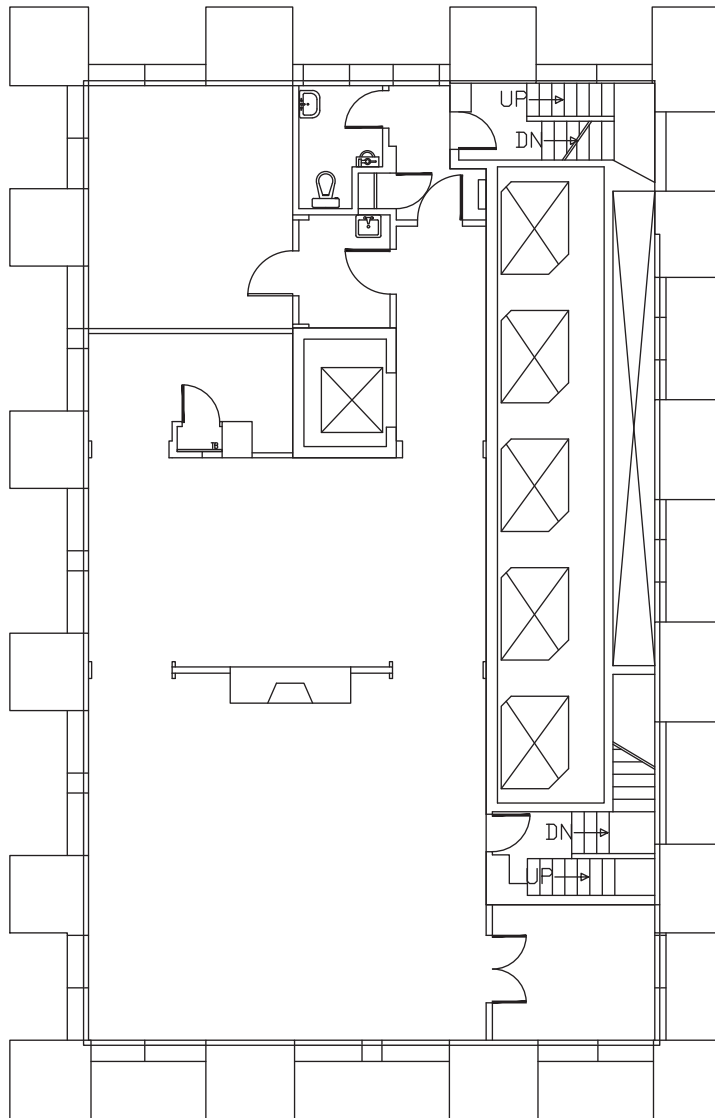

# Seattle Tower

## FLOOR 25

2,137 RSF