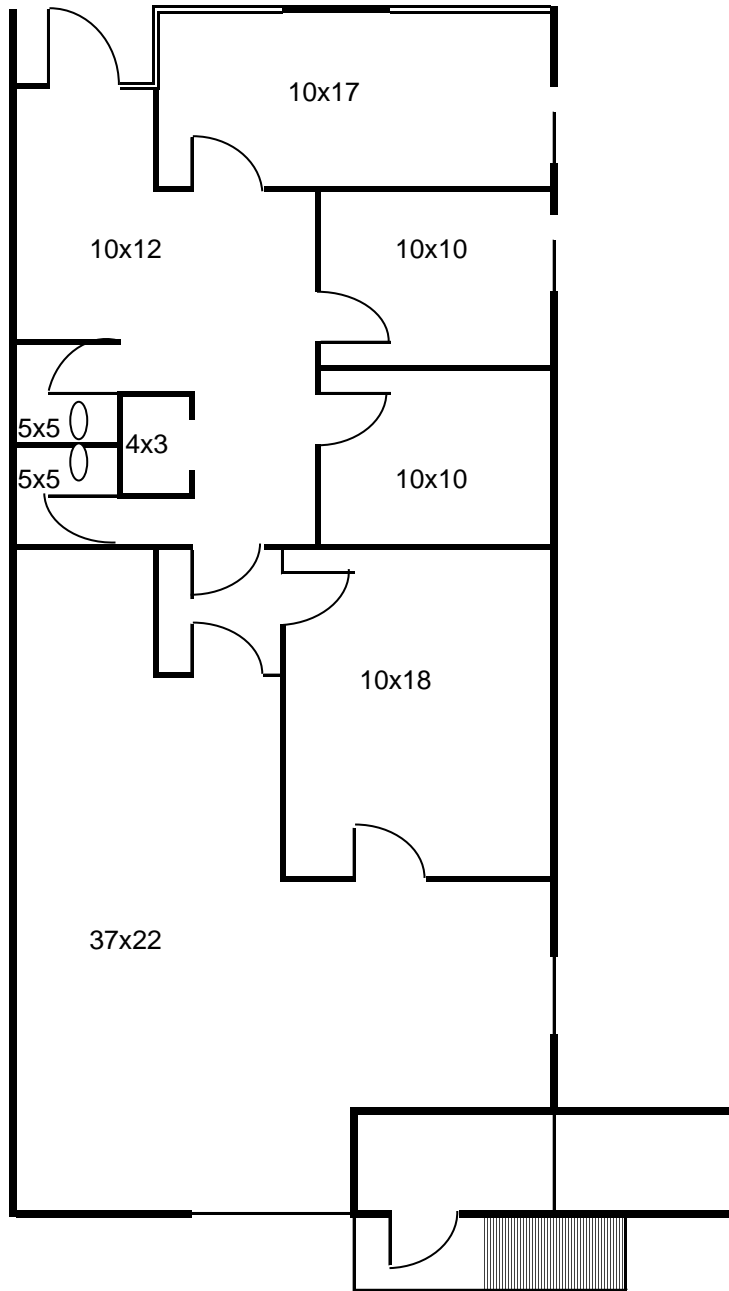

# BELTLINE BUSINESS CENTER

<b>2225 E.Beltline Suite 315</b>
Office: 750 rsf.
<u>Warehouse: 789 rsf.</u>
Total: 1,539 rsf
1 O.H. Dock Door 15'-0" Clear Height

\*ALL ROOM SIZES ARE APPROXIMATE