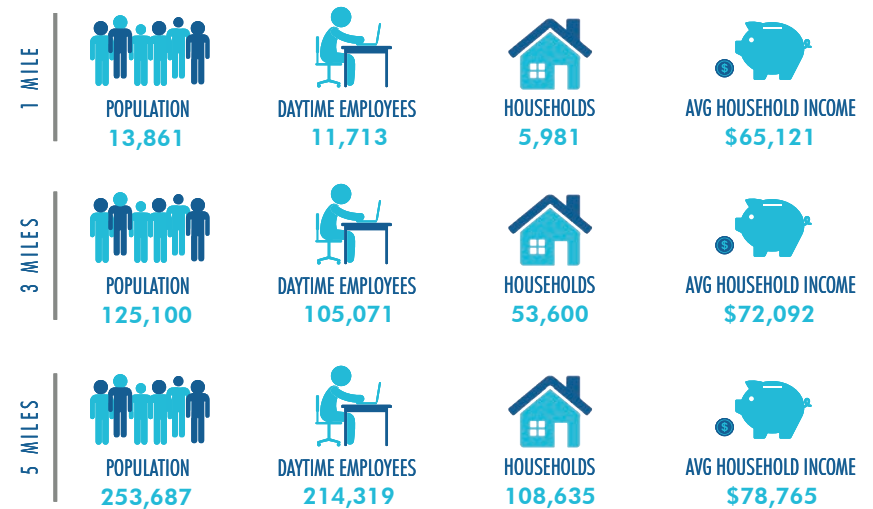

DEMOGRAPHICS

GREAT TENANT MIX

FULL SERVICE RESTAURANTS

| | | |
|---------|------------|-------------------------|
| Henry's | D'Angelo's | Southeast Asian Kitchen |
|---------|------------|-------------------------|