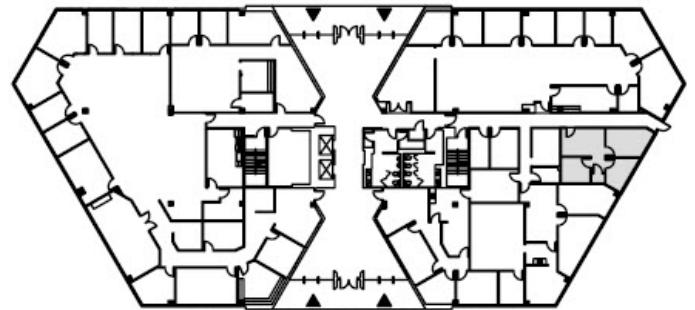

## SUITE 190 - 636 RSF

ROOM DIMENSIONS ARE APPROXIMATE

ALAN FELDSHUE  
+1 727 442 7296  
CLEARWATER, FL  
alan.feldshue@colliers.com

MELANIE JACKSON  
+1 727 442 7188  
CLEARWATER, FL  
melanie.jackson@colliers.com