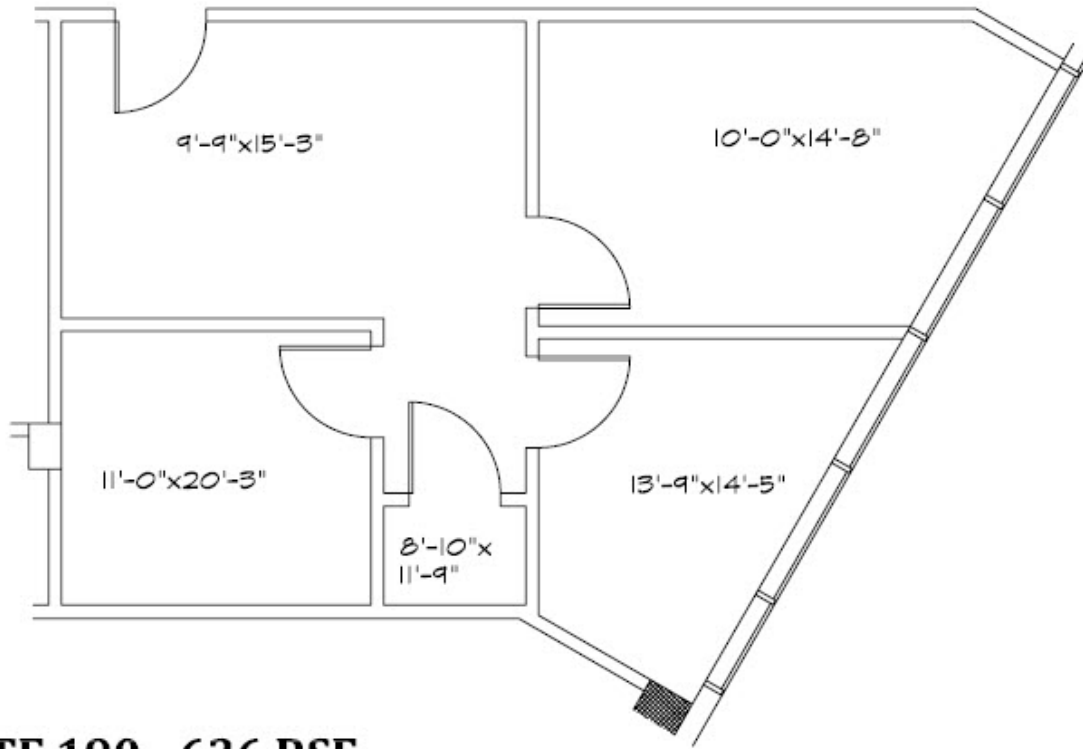

## SUITE 190 - 636 RSF

ROOM DIMENSIONS ARE APPROXIMATE

ALAN FELDSHUE  
+1 727 442 7296  
CLEARWATER, FL  
alan.feldshue@colliers.com

MELANIE JACKSON  
+1 727 442 7188  
CLEARWATER, FL  
melanie.jackson@colliers.com