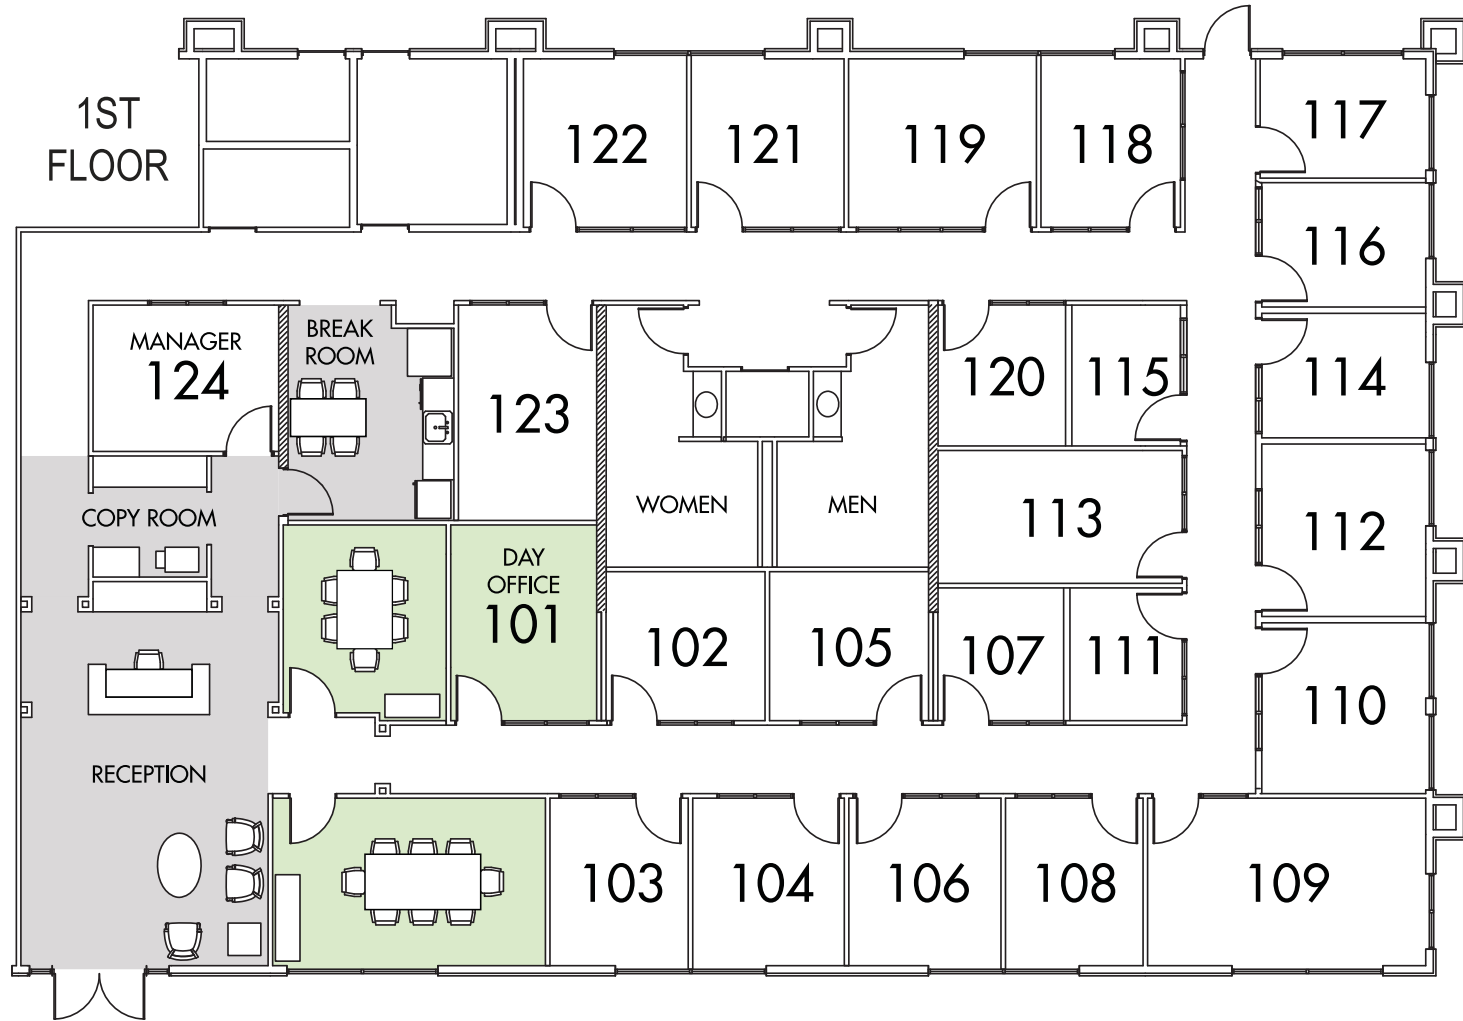

# FUSION WORKPLACES

 74-710 Highway 111, Suite 102, Palm Desert, CA 92260

 (760) 203-3100

 PalmDesert@FusionWorkplaces.com

 PalmDesertOfficeSuites.com