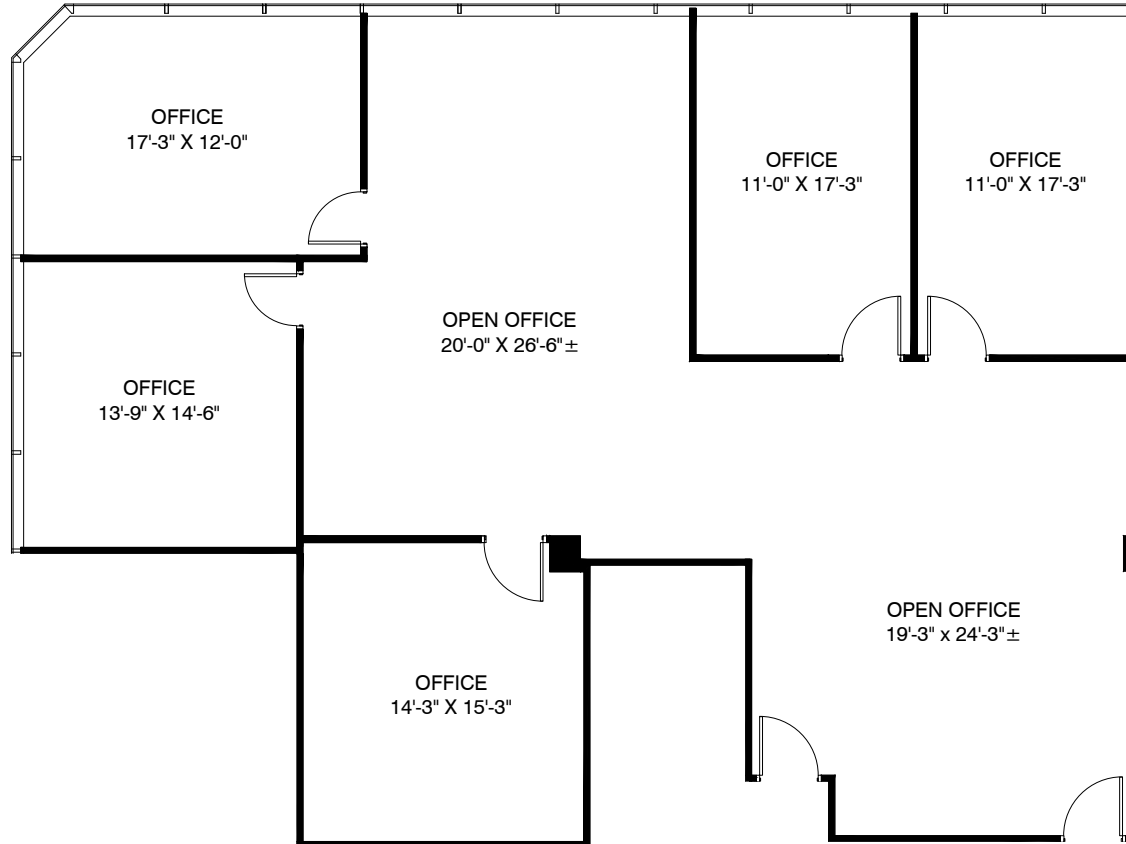

KEYPLAN - 5TH FLOOR

LEASING CONTACT:
KOLBY DICKERSON
kdickerson@txreproperties.com
214-534-1599
COLE MOREANO
cmoreano@txreproperties.com
214-995-1797

ARLINGTON TOWER

1600 E. PIONEER PARKWAY
ARLINGTON, TX 76011

SUITE #501

2,374 RSF